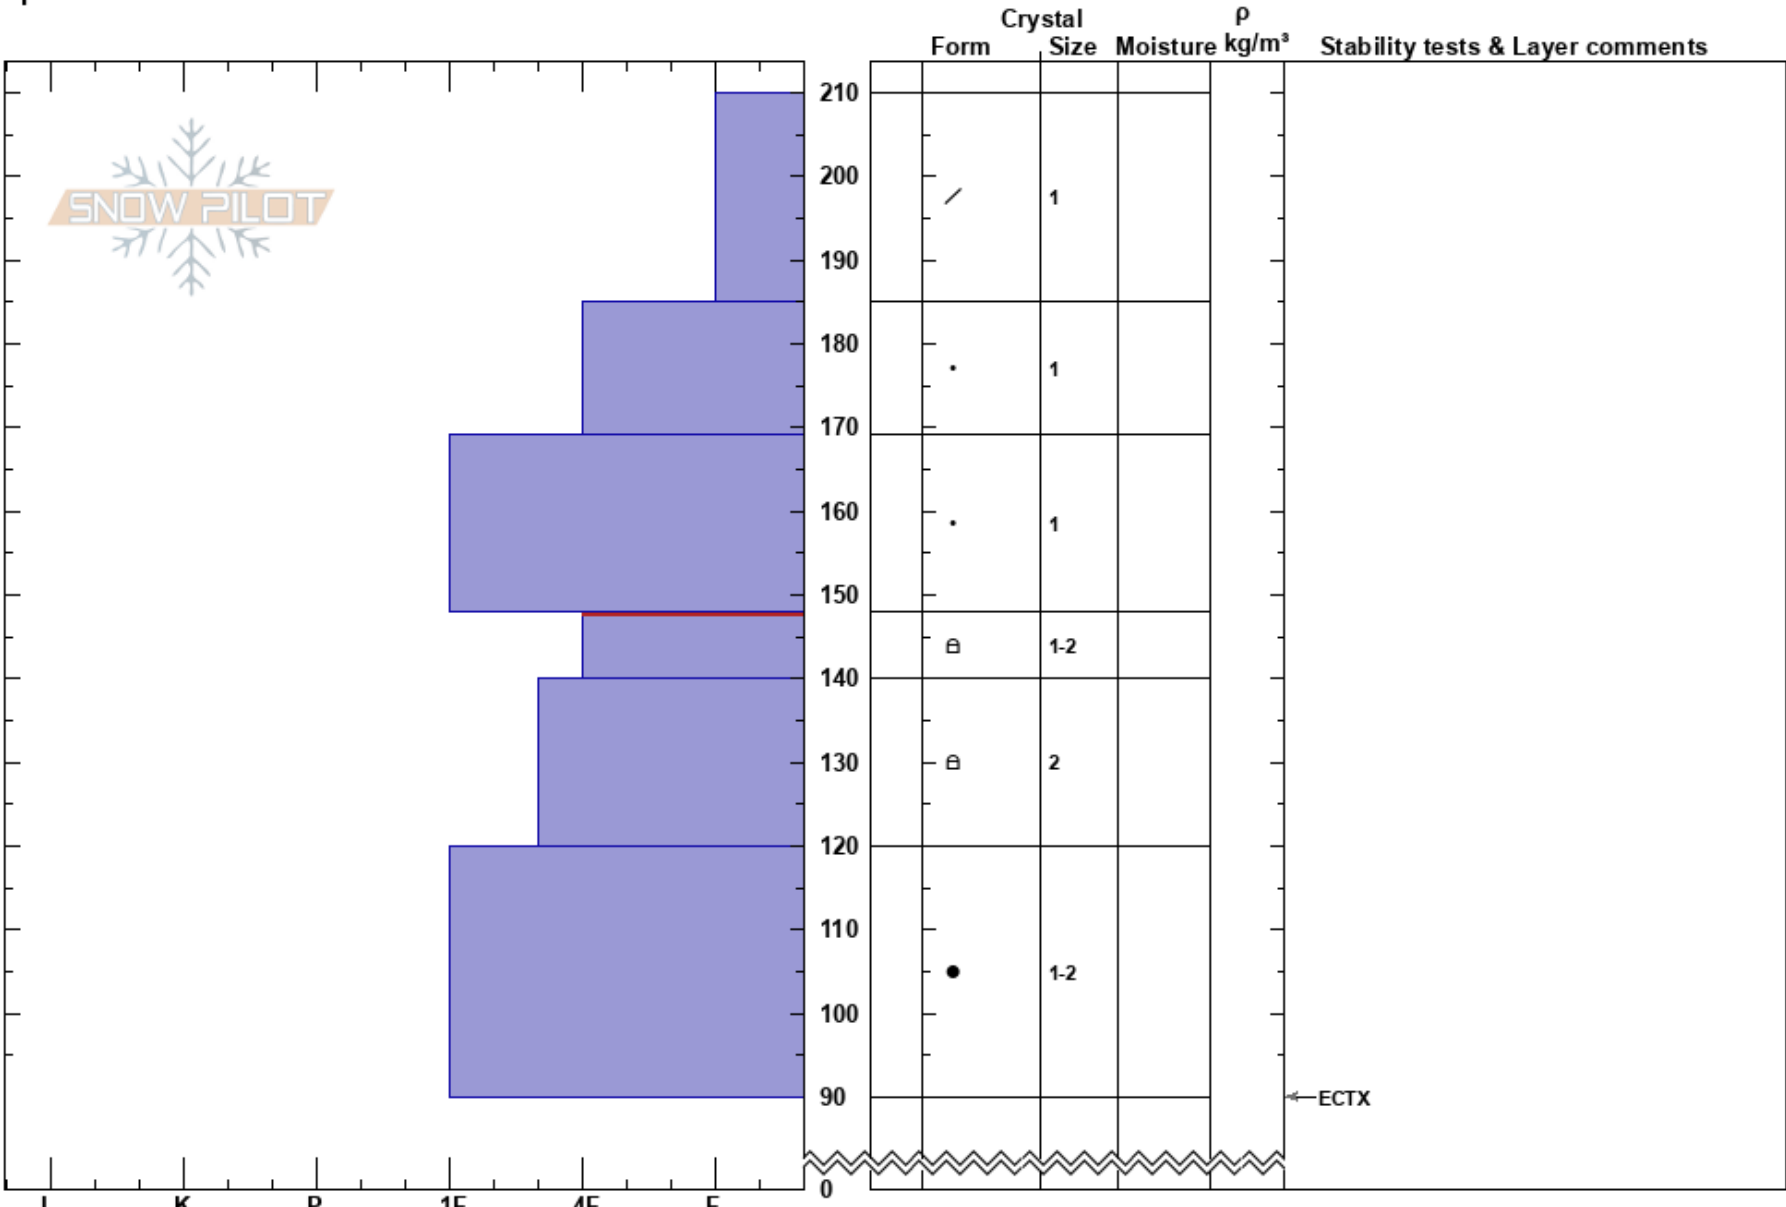

Saddle Chutes  
 Wasatch Range  
 UT  
 Elevation: 10395 ft  
 Aspect: NE  
 Specifics:

Bo Torrey  
 03/11/2022 - 3:00pm  
 Co-ord: 40.83531N, -111.00750W  
 Slope Angle:  
 Wind Loading: no

Stability:  
 Air Temperature:  
 Sky Cover: FEW  
 Precipitation: NO  
 Wind: SW Light Breeze

HS:210  
 Layer Notes:  
 148-140cm: Problematic layer

← ECTX

Notes: