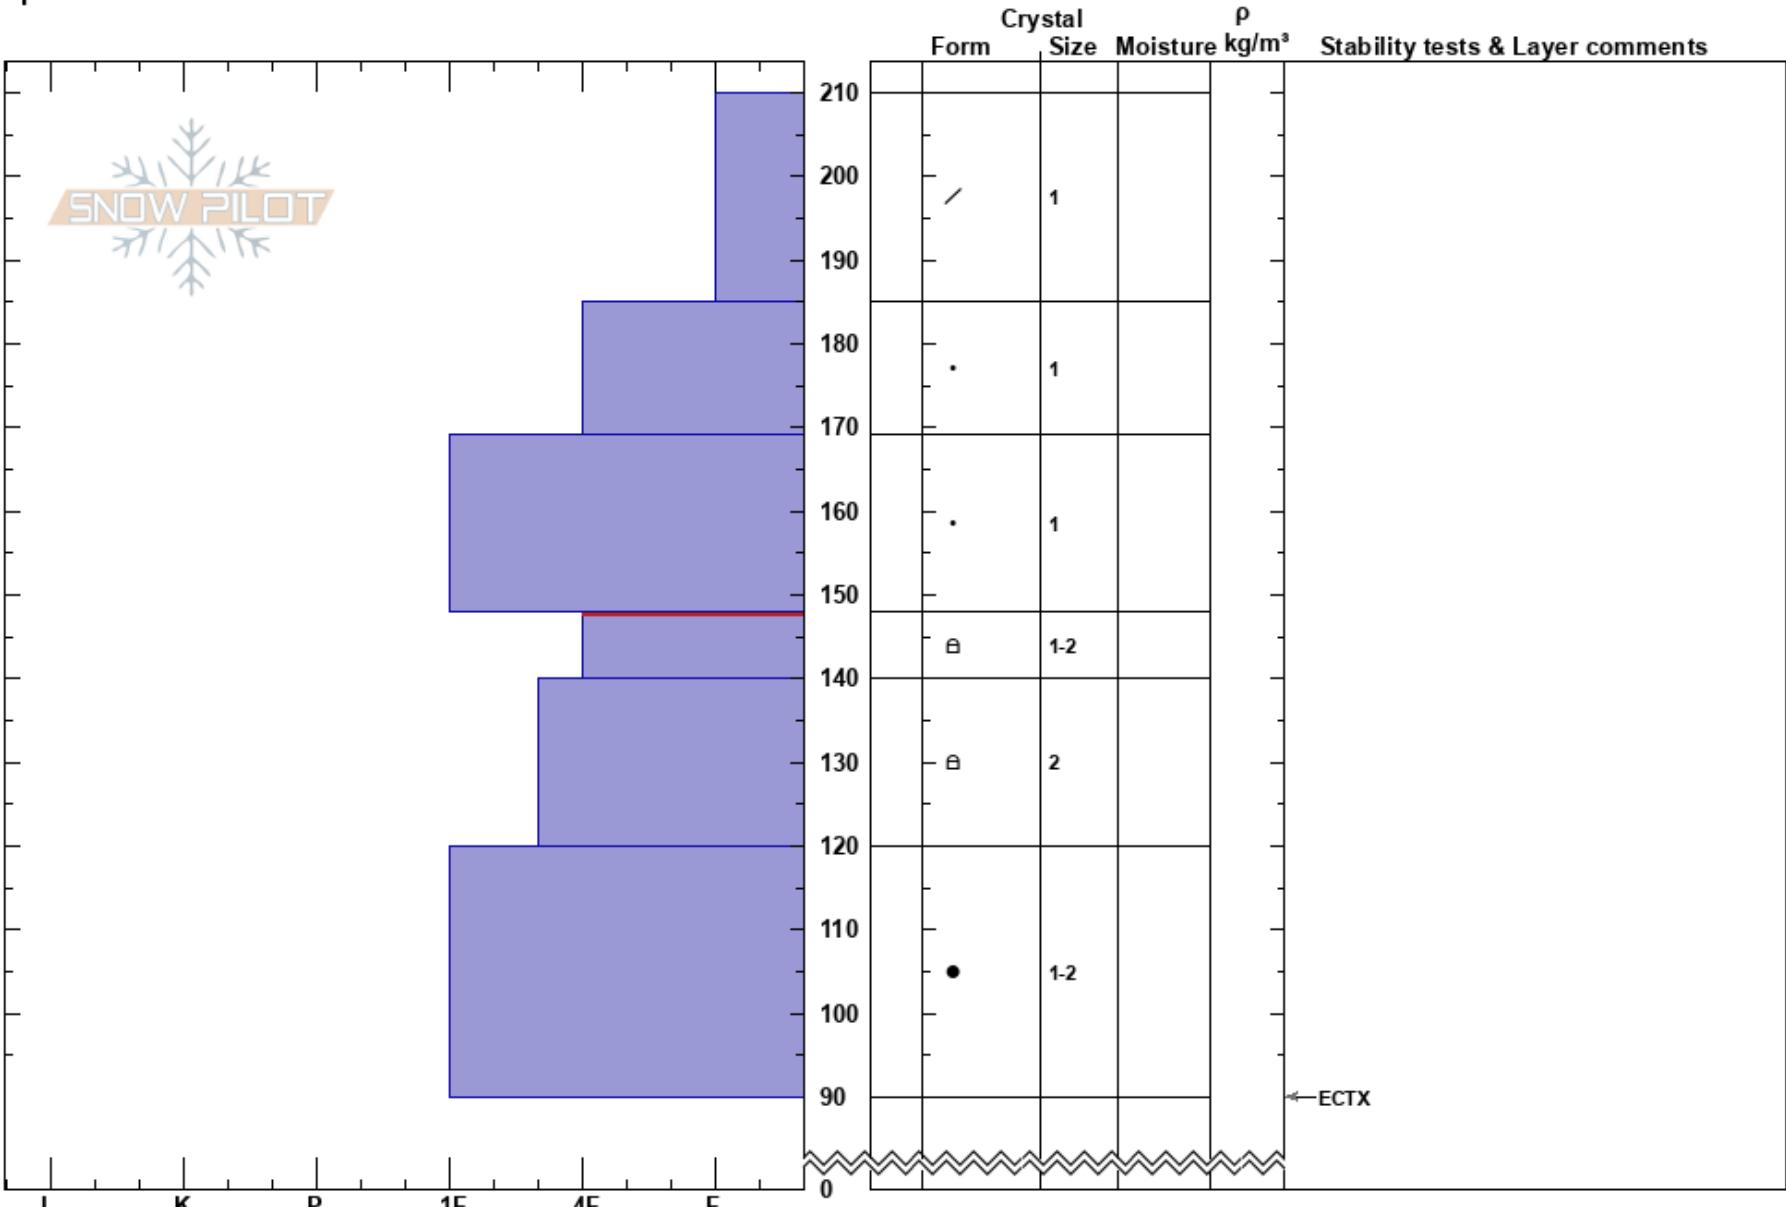

Saddle Chutes  
 Wasatch Range  
 UT  
 Elevation: 10395 ft  
 Aspect: NE  
 Specifics:

Bo Torrey  
 03/11/2022 - 3:00pm  
 Co-ord: 40.83531N, -111.00750W  
 Slope Angle:  
 Wind Loading: no

Stability:  
 Air Temperature:  
 Sky Cover: FEW  
 Precipitation: NO  
 Wind: SW Light Breeze

HS:210  
 Layer Notes:  
 148-140cm: Problematic layer

Notes: