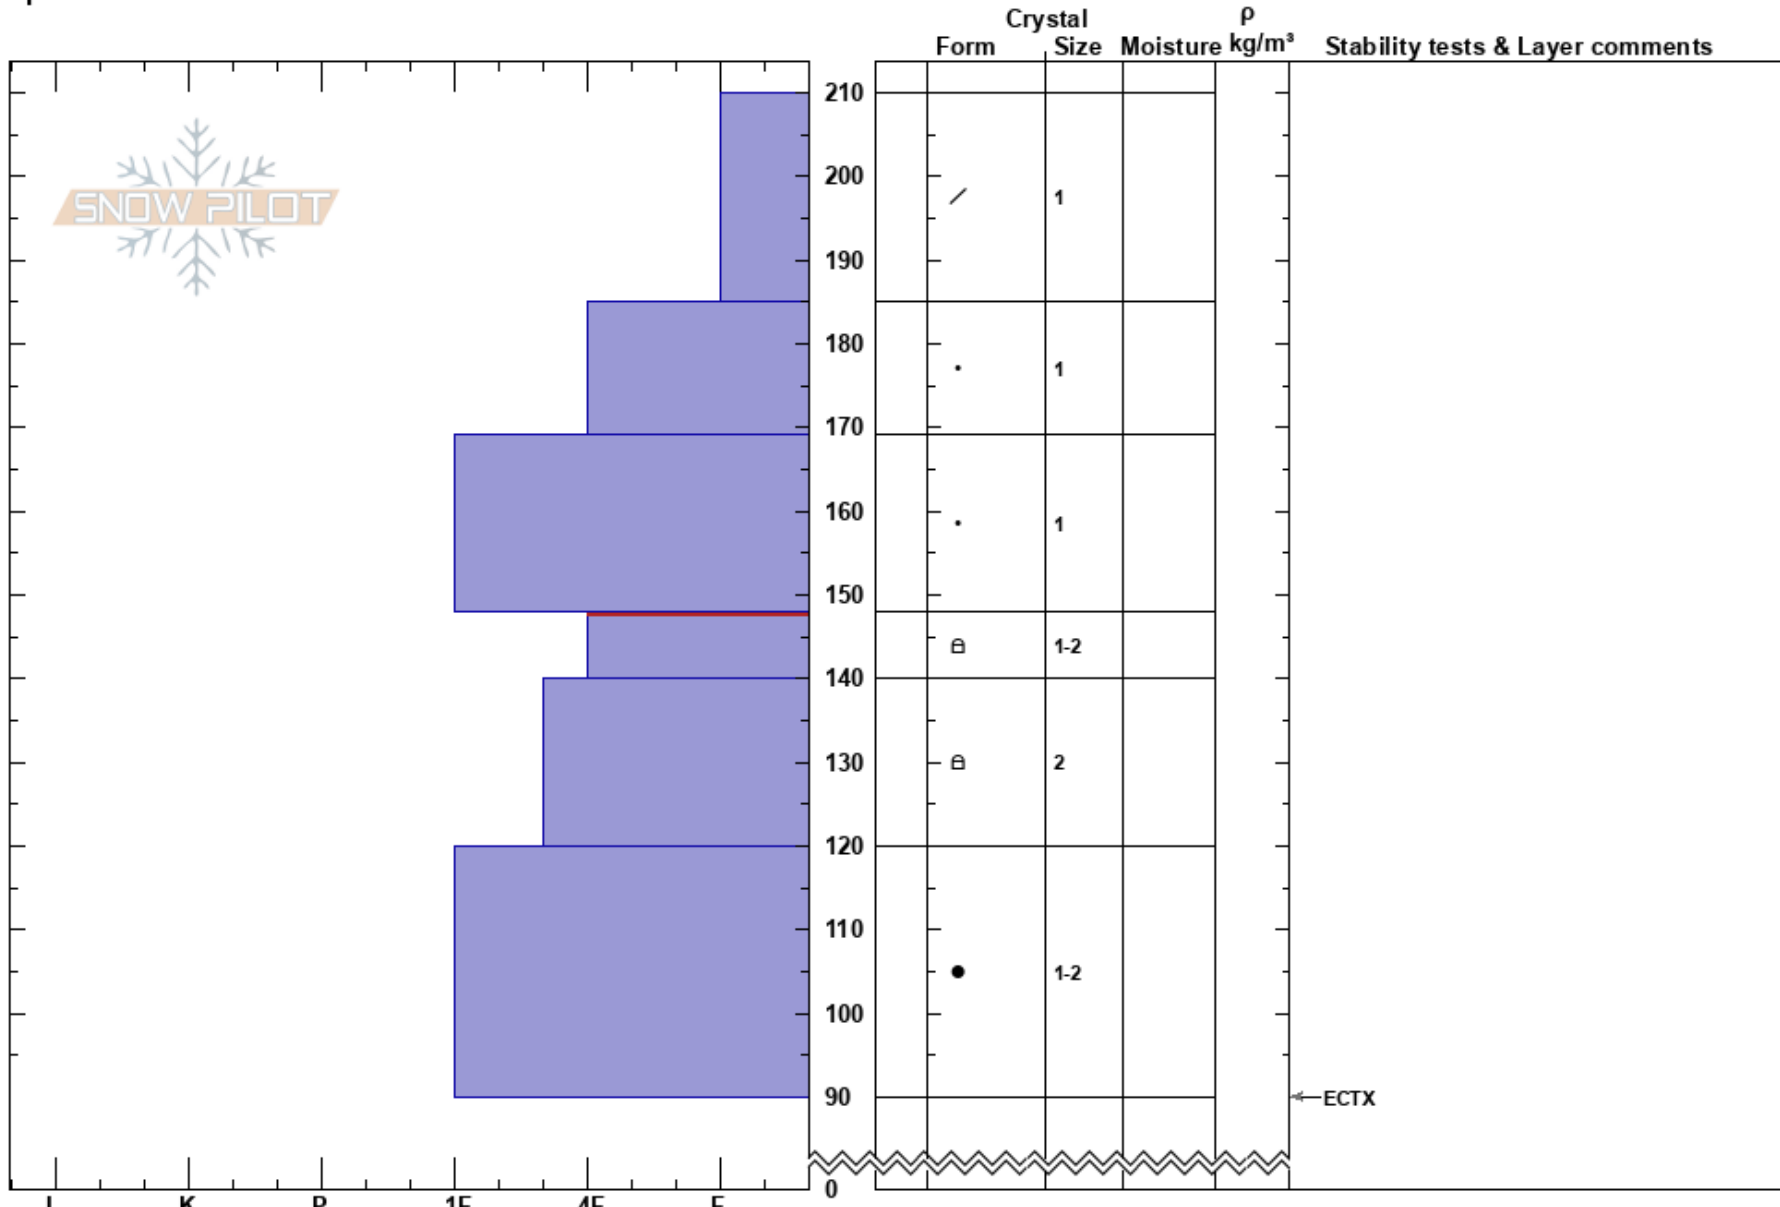

Saddle Chutes
 Wasatch Range
 UT
 Elevation: 10395 ft
 Aspect: NE
 Specifics:

Bo Torrey
 03/11/2022 - 3:00pm
 Co-ord: 40.83531N, -111.00750W
 Slope Angle:
 Wind Loading: no

Stability:
 Air Temperature:
 Sky Cover: FEW
 Precipitation: NO
 Wind: SW Light Breeze

HS:210
 Layer Notes:
 148-140cm: Problematic layer

← ECTX

Notes: