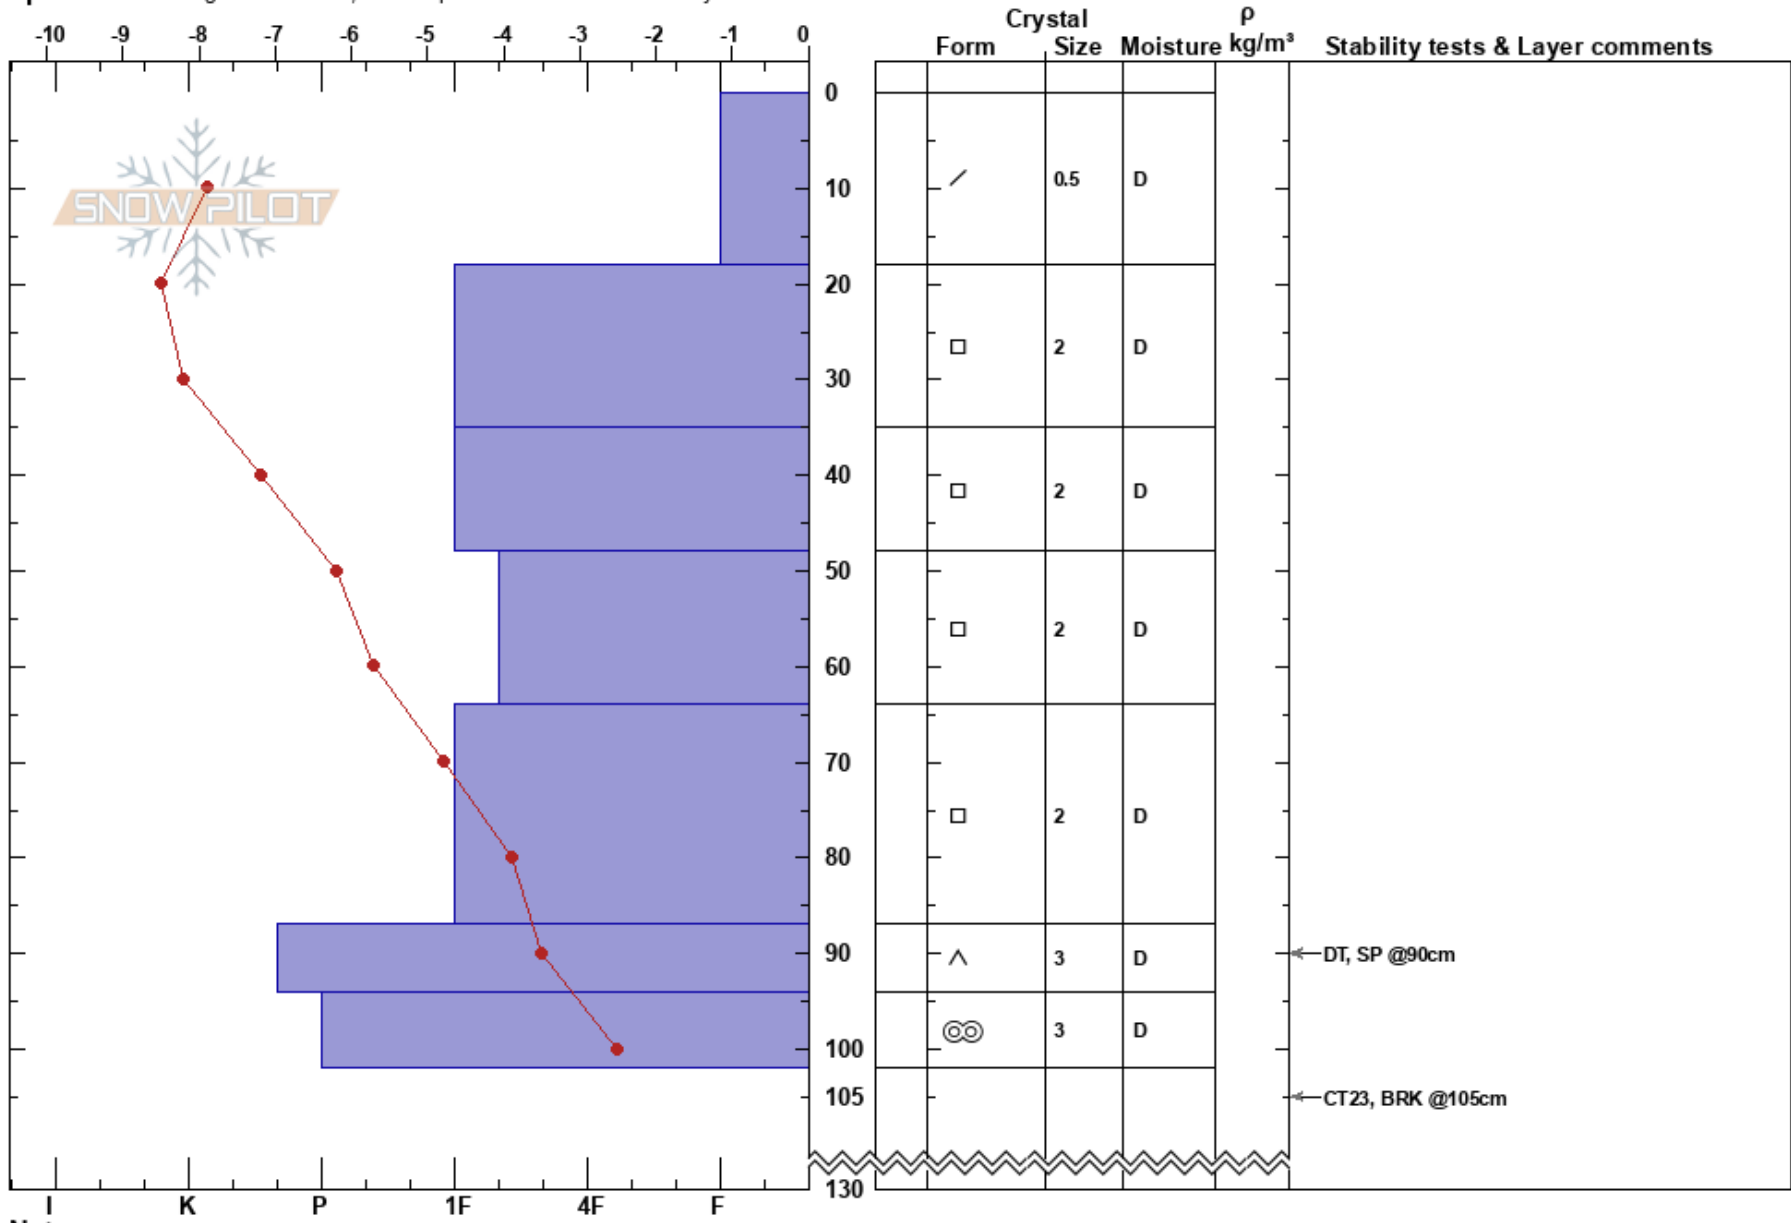

Wolla Basin LL  
 Banff, Yoho and Kootenay  
 AB

Gary Butler  
 12/03/2021 - 12:38  
 Co-ord: 51.46765N, -116.14824W  
 Slope Angle: 7°  
 Aspect: 360°  
 Wind Loading: yes

Stability: **HS: 130**  
 Air Temperature: -4.5°C PF: 25 87-94cm: Problematic layer  
 Sky Cover: SCT  
 Precipitation: NO  
 Wind: N Light Breeze

Specifics: Pit dug in a Ski Area; Pit is representative of backcountry

Notes: CTH BRK at 105, DTH 23 Down 90 SP