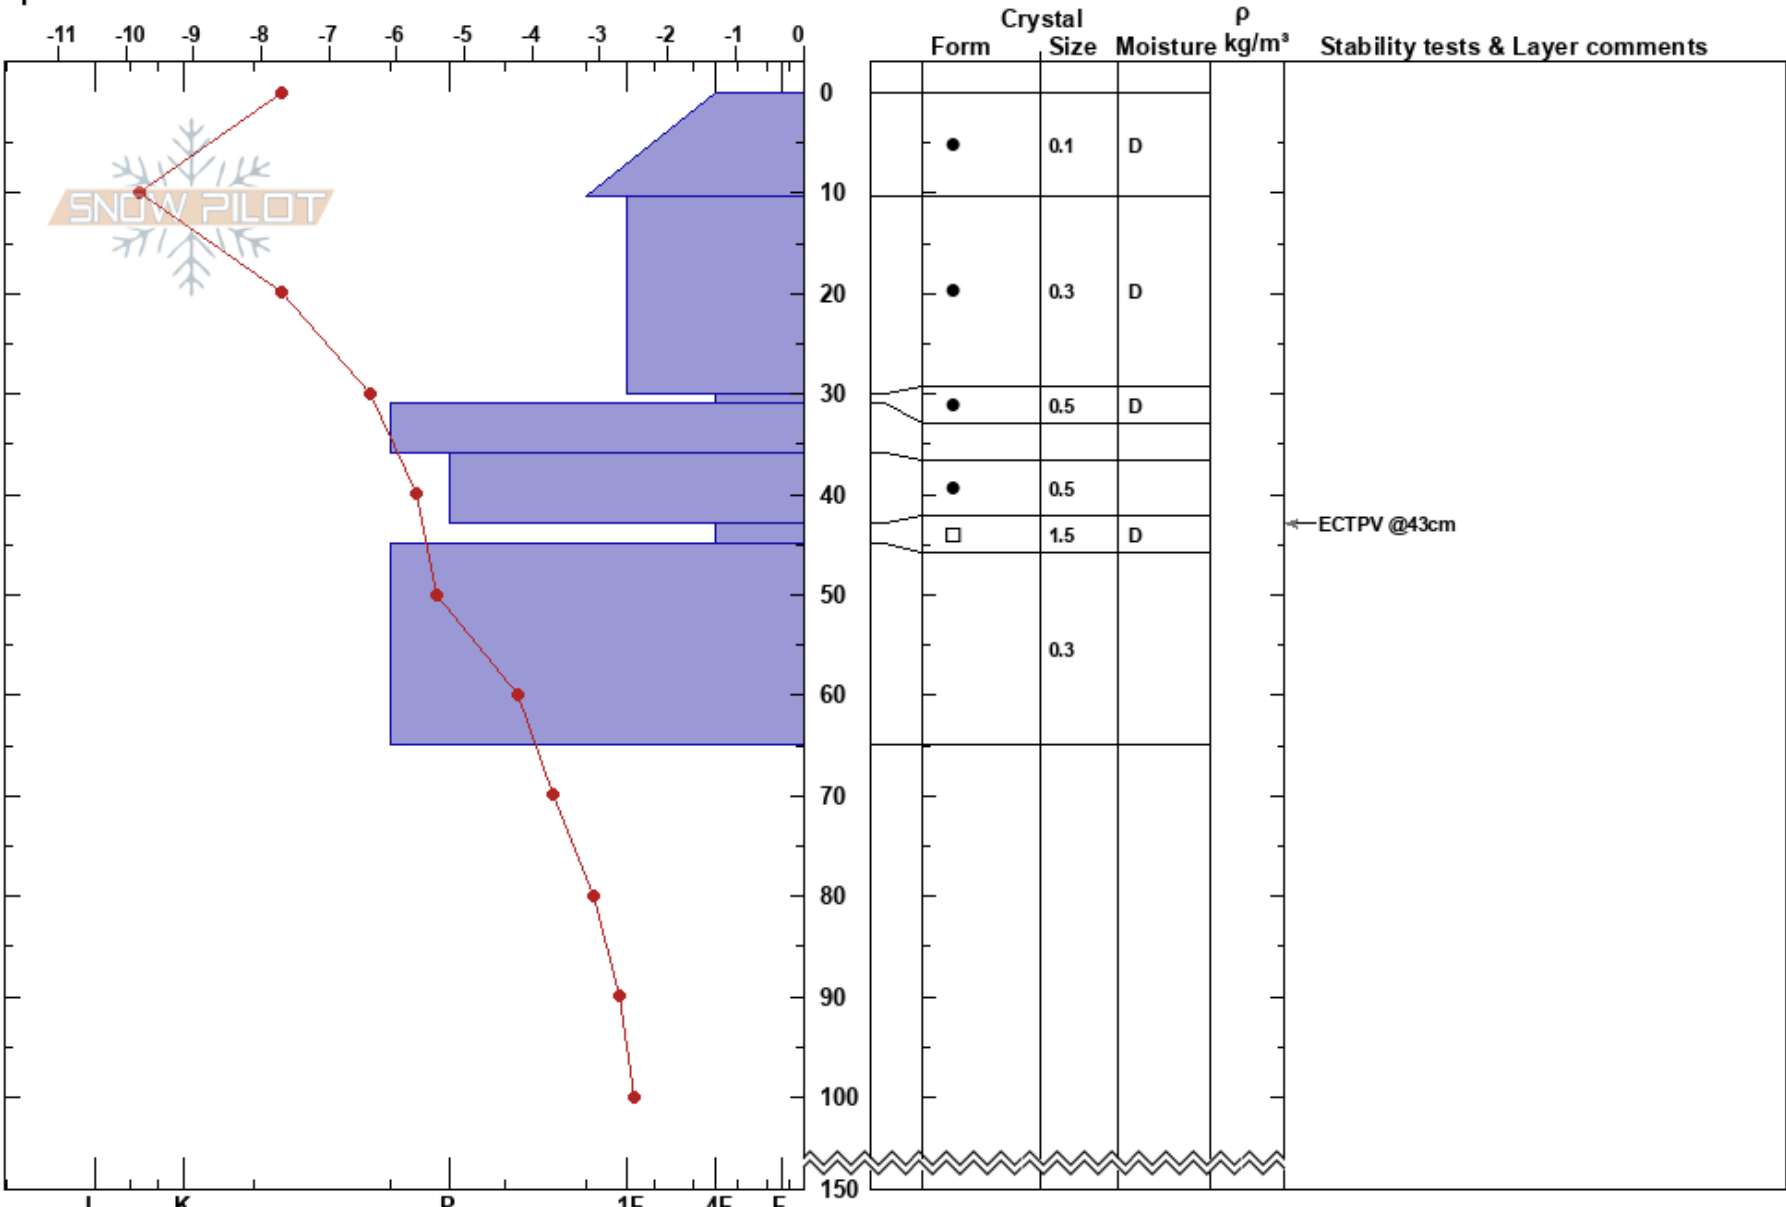

Test Lillskarven
 Funäsfjällen
 Sweden
Elevation: 1150 m
Aspect: E
Specifics: Practice Pit

Ola Amell
 11/12/2017 - 13:55
Co-ord: 62.57808N, 12.37267W
Slope Angle: 32°
Wind Loading: yes

Stability: Fair **HS:** 150 **Layer Notes:**
Air Temperature: -7.6°C **PF:** 30 43-45cm: Problematic layer
Sky Cover: FEW
Precipitation: NO
Wind: E Moderate