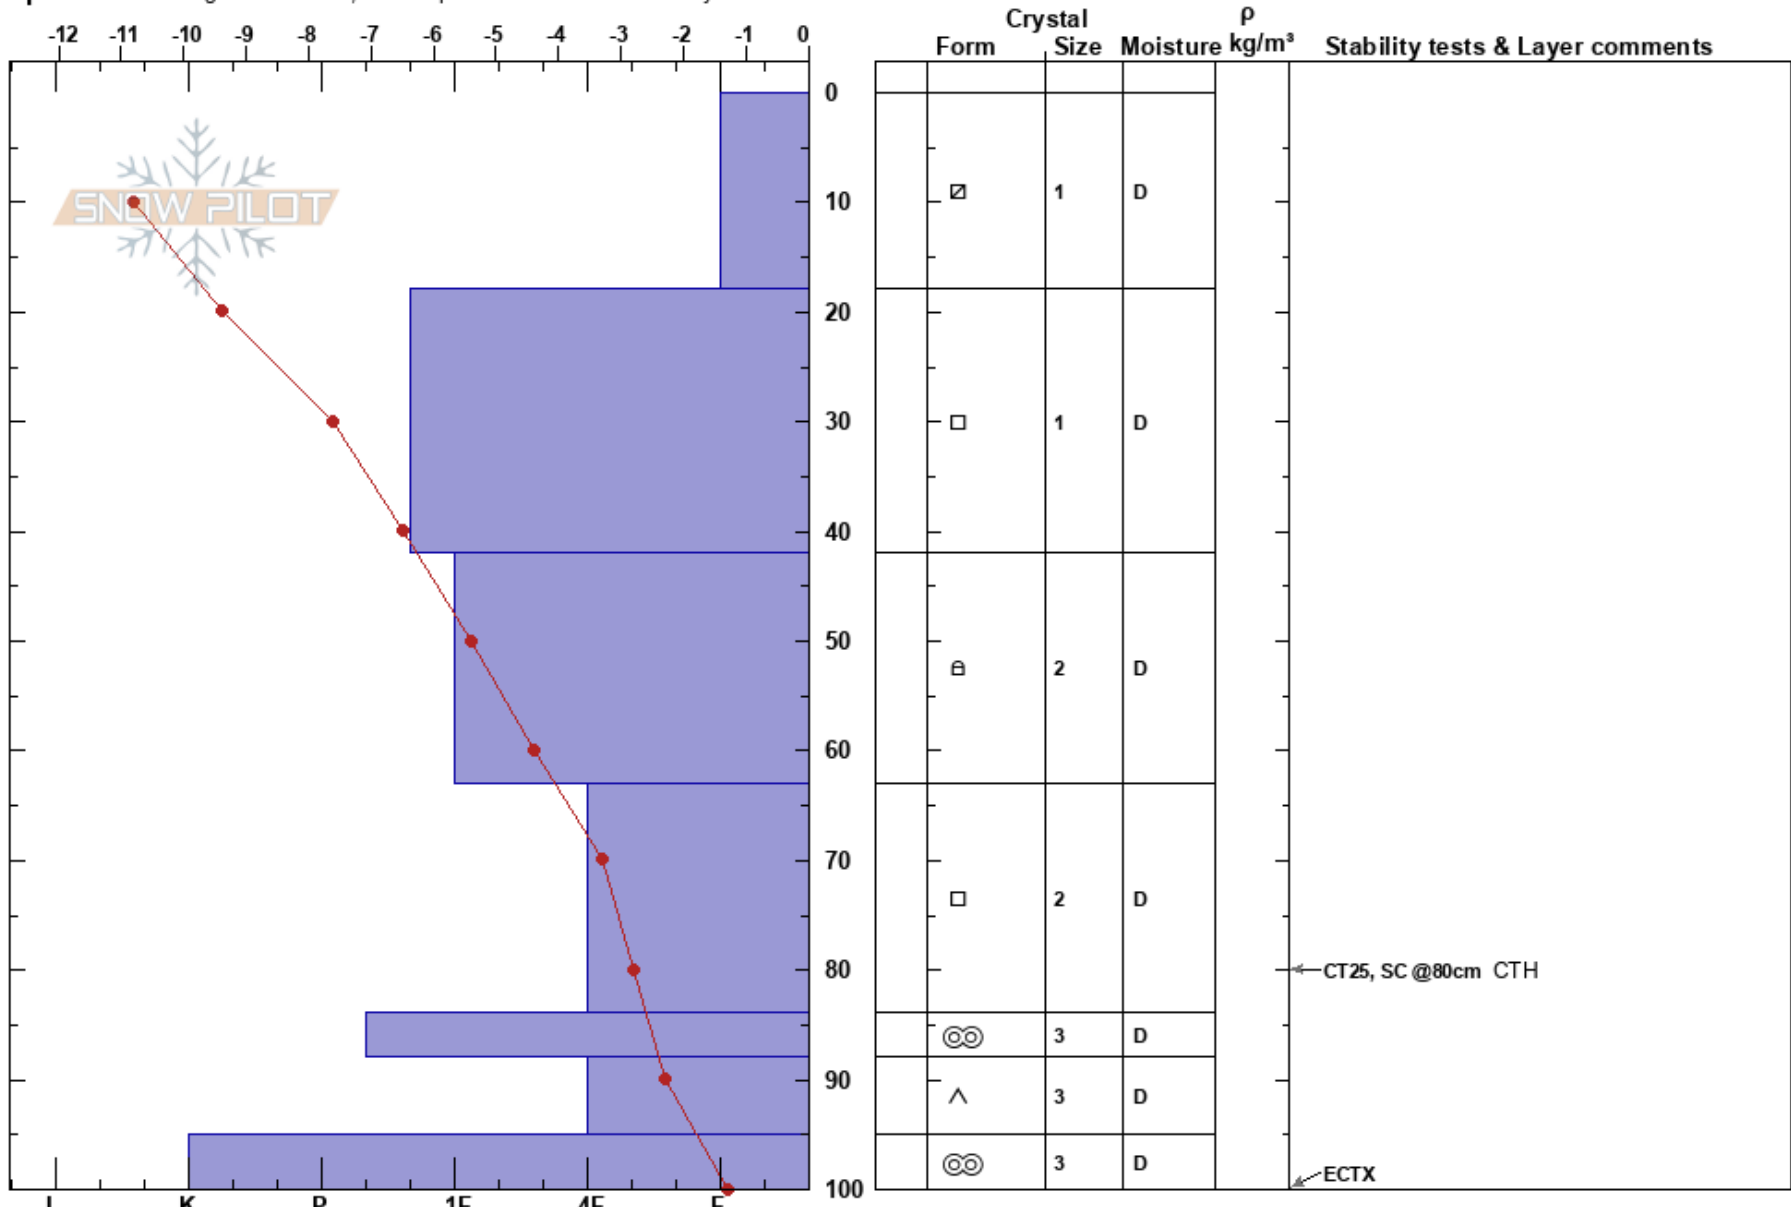

Divide Campground LL Gary Butler
 Banff, Yoho and Kootenay 13/03/2021 - 09:42
 AB

Co-ord: 51.41863N, -116.20335W

Elevation: 1692 m

Slope Angle: 5°

Aspect: 360°

Wind Loading: yes

Specifics: Pit dug in a Ski Area; Pit is representative of backcountry

Stability: HS:100 Layer Notes:
 Air Temperature: -0.6°C PF: 20 88-95cm: Problematic layer
 Sky Cover: FEW
 Precipitation: NO
 Wind: W Light Breeze

Notes: