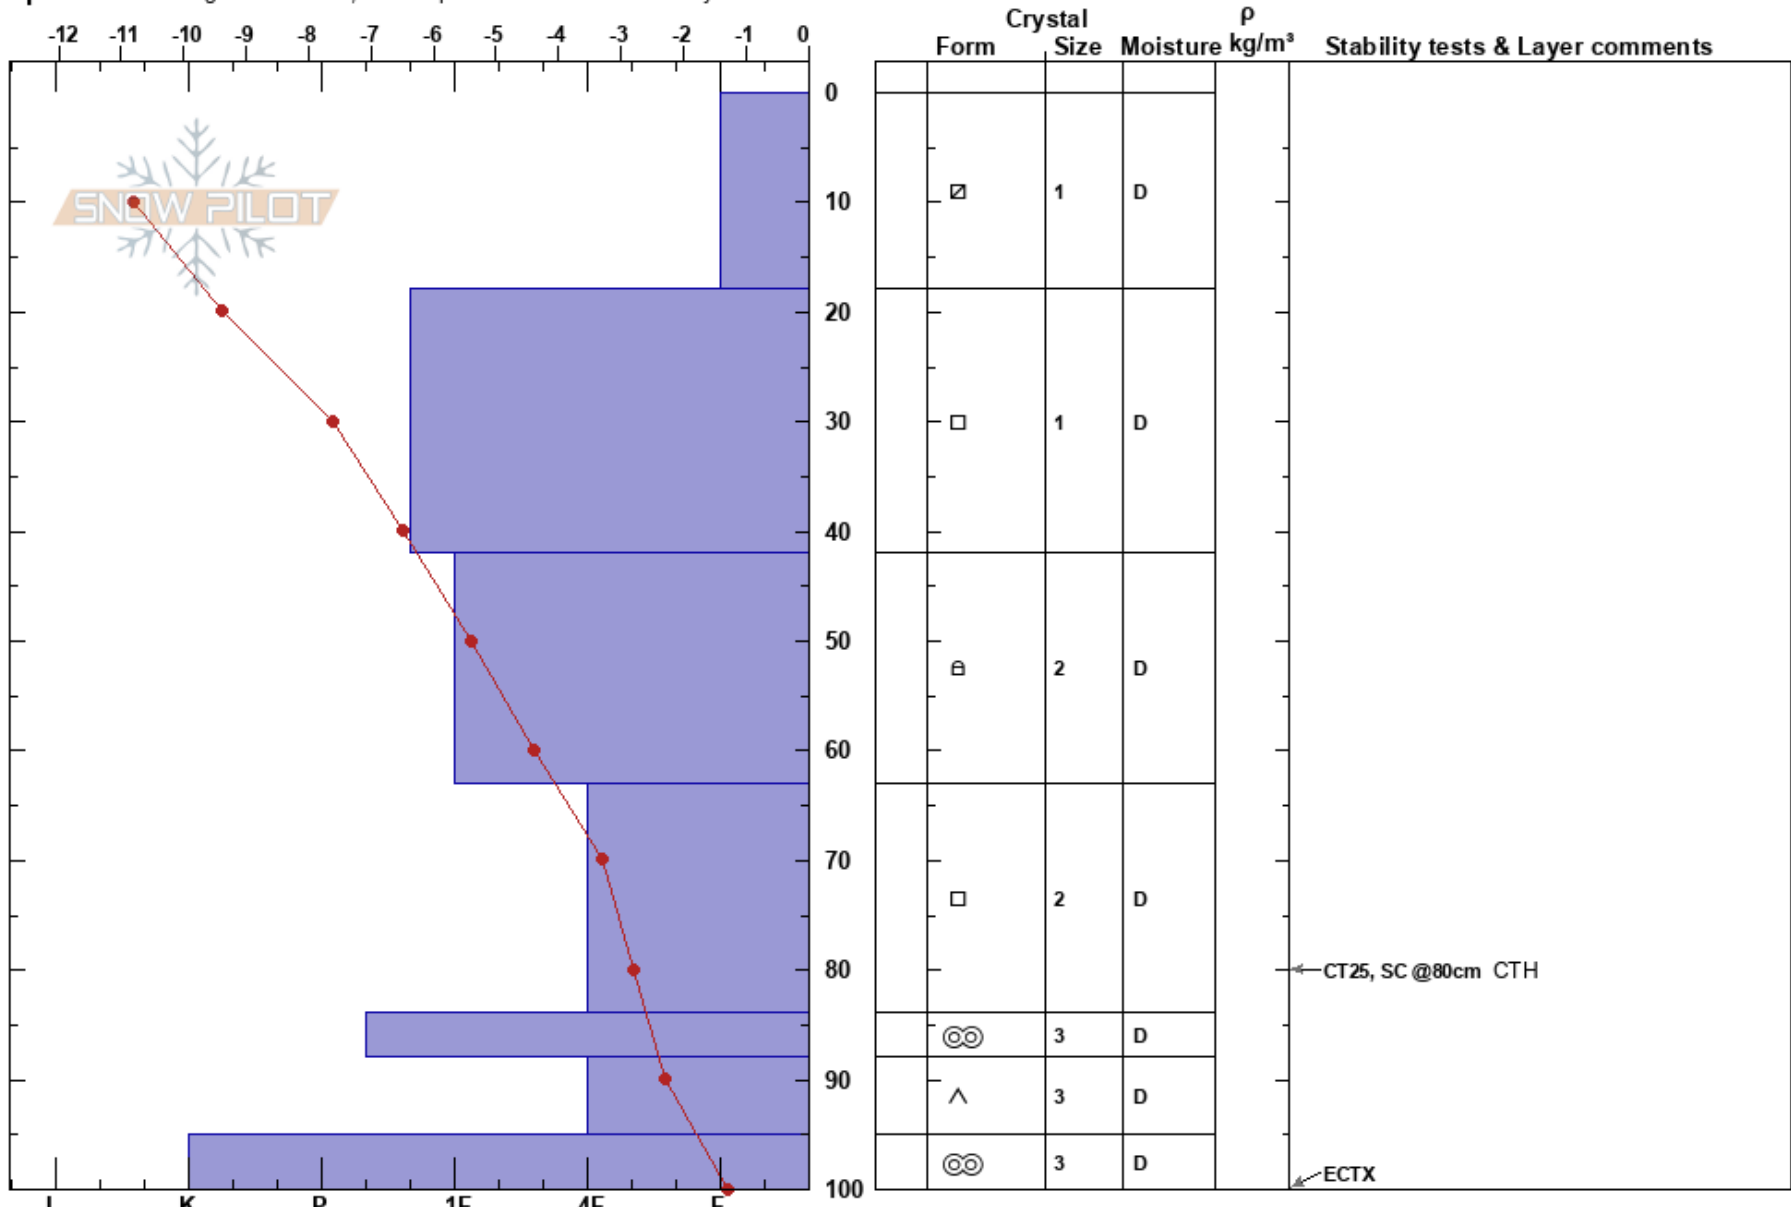

Divide Campground LL Gary Butler
 Banff, Yoho and Kootenay 13/03/2021 - 09:42
 AB

Co-ord: 51.41863N, -116.20335W

Elevation: 1692 m

Slope Angle: 5°

Aspect: 360°

Wind Loading: yes

Specifics: Pit dug in a Ski Area; Pit is representative of backcountry

Stability: HS:100 Layer Notes:
 Air Temperature: -0.6°C PF: 20 88-95cm: Problematic layer
 Sky Cover: FEW
 Precipitation: NO
 Wind: W Light Breeze

Notes:

I K P 1F 4F F