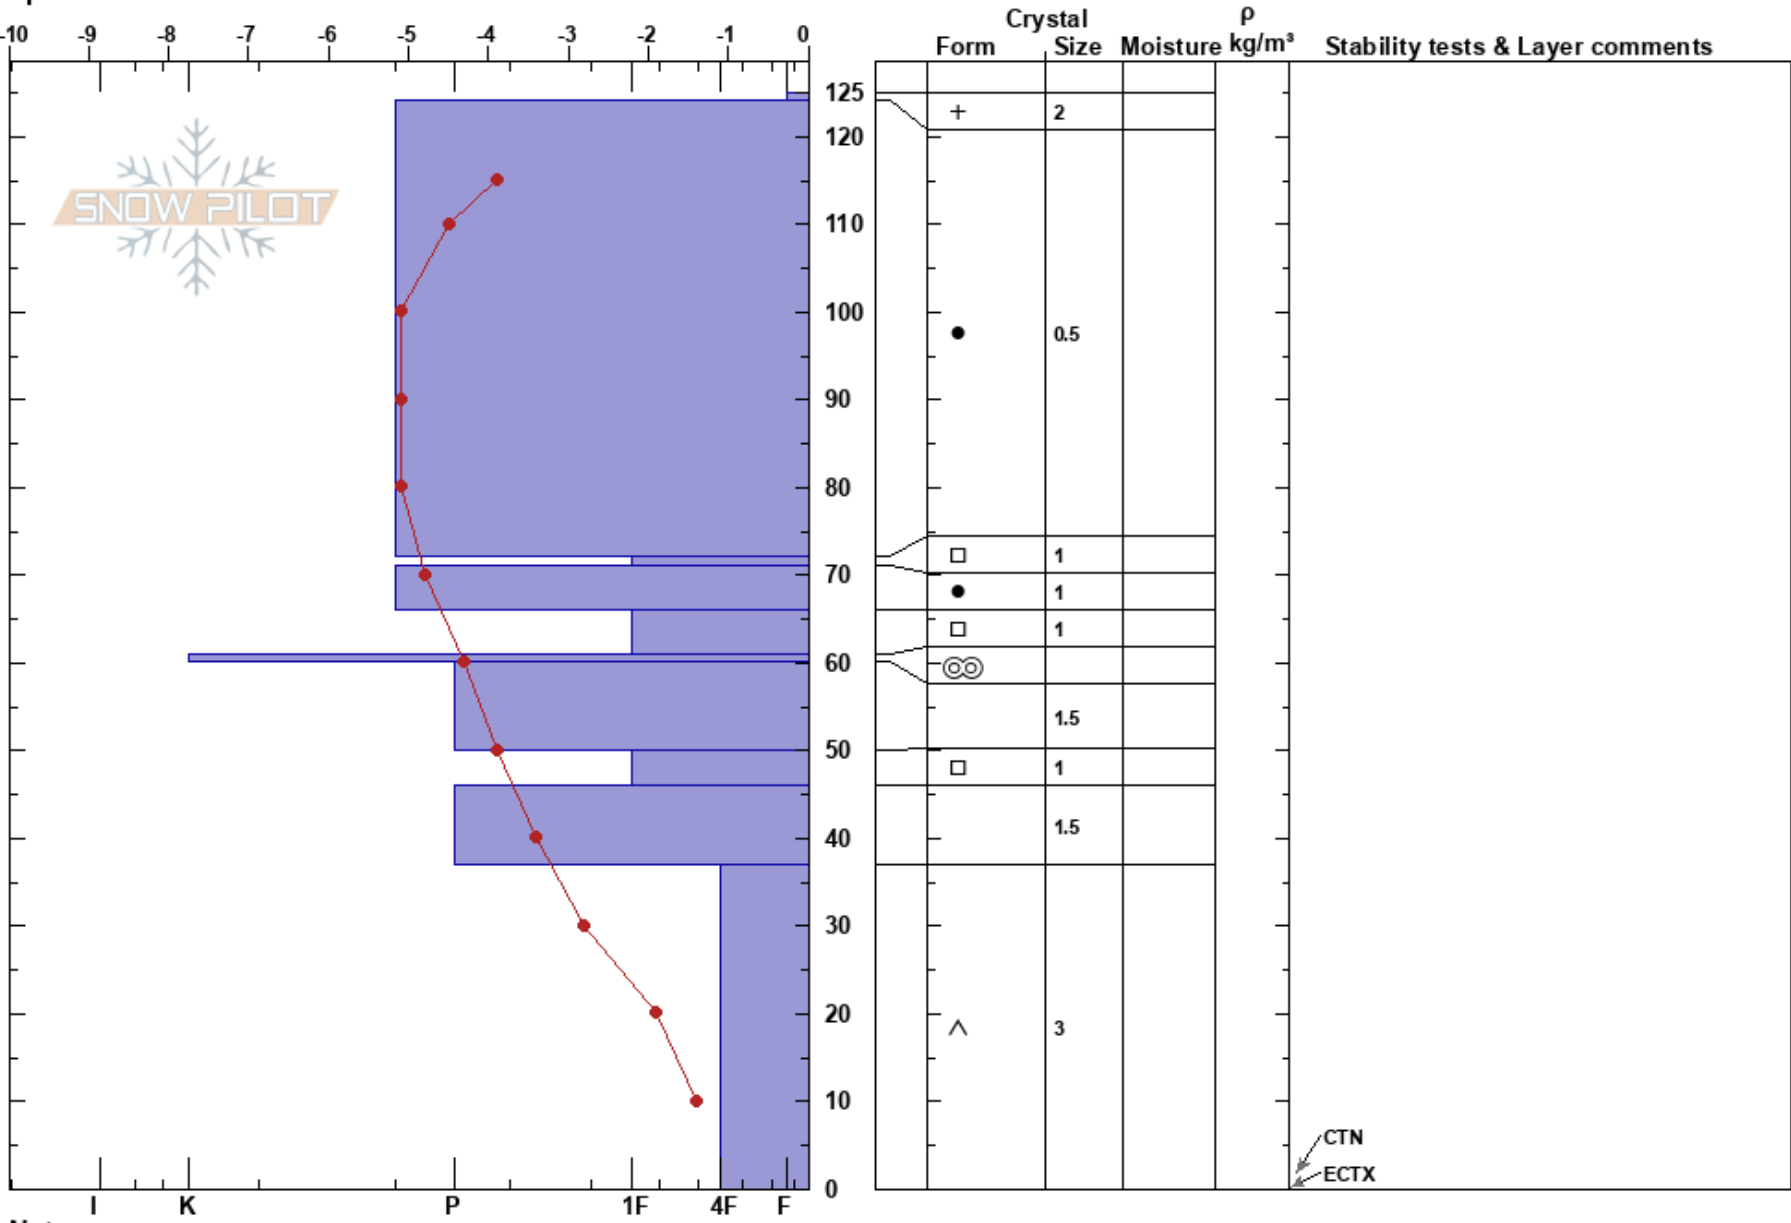

Nuolja NE
 Abisko
 Sweden
Elevation: 873 m
Aspect: NE
Specifics:

Mikaela Mirsch
 11/03/2022 - 13:40
Co-ord: 34W 406463E 7585093N
Slope Angle: 18°
Wind Loading: previous

Stability: **HS:** 125 **Layer Notes:**
Air Temperature: 0.7°C **PF:** 5
Sky Cover: OVC
Precipitation: S-1
Wind: W Light Breeze

Notes: Just outside ski area. just below small ridge feature