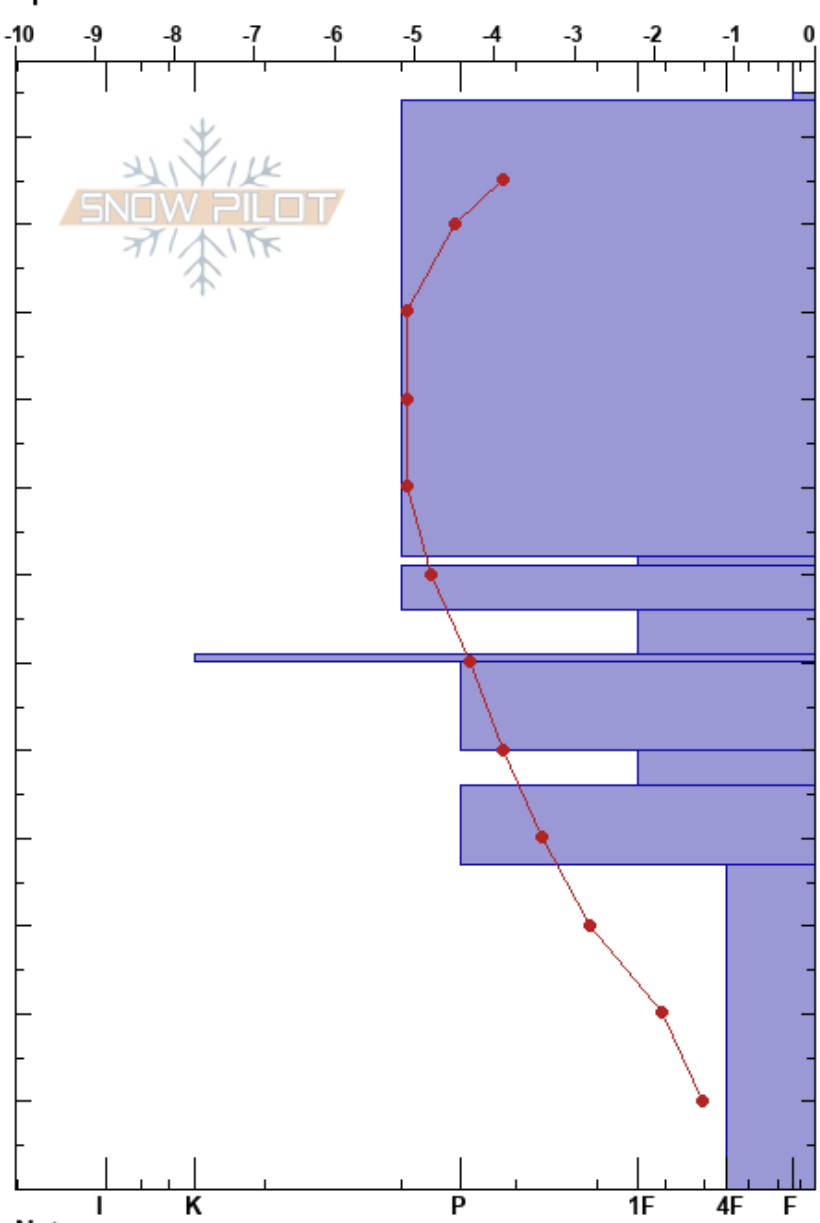

Nuolja NE
 Abisko
 Sweden
 Elevation: 873 m
 Aspect: NE
 Specifics:

Mikaela Mirsch
 11/03/2022 - 13:40
 Co-ord: 34W 406463E 7585093N
 Slope Angle: 18°
 Wind Loading: previous

Stability: HS: 125
 Air Temperature: 0.7°C PF: 5
 Sky Cover: OVC
 Precipitation: S-1
 Wind: W Light Breeze

Height (m)	Crystal		Moisture (kg/m³)	Stability tests & Layer comments
	Form	Size		
125				
120	+	2		
110				
100	•	0.5		
90				
80				
75	□	1		
70	•	1		
65	□	1		
60	⊙			
55		1.5		
50	□	1		
45		1.5		
40				
30				
20	^	3		
10				
0				

CTN
 ECTX

Notes: Just outside ski area. just below small ridge feature