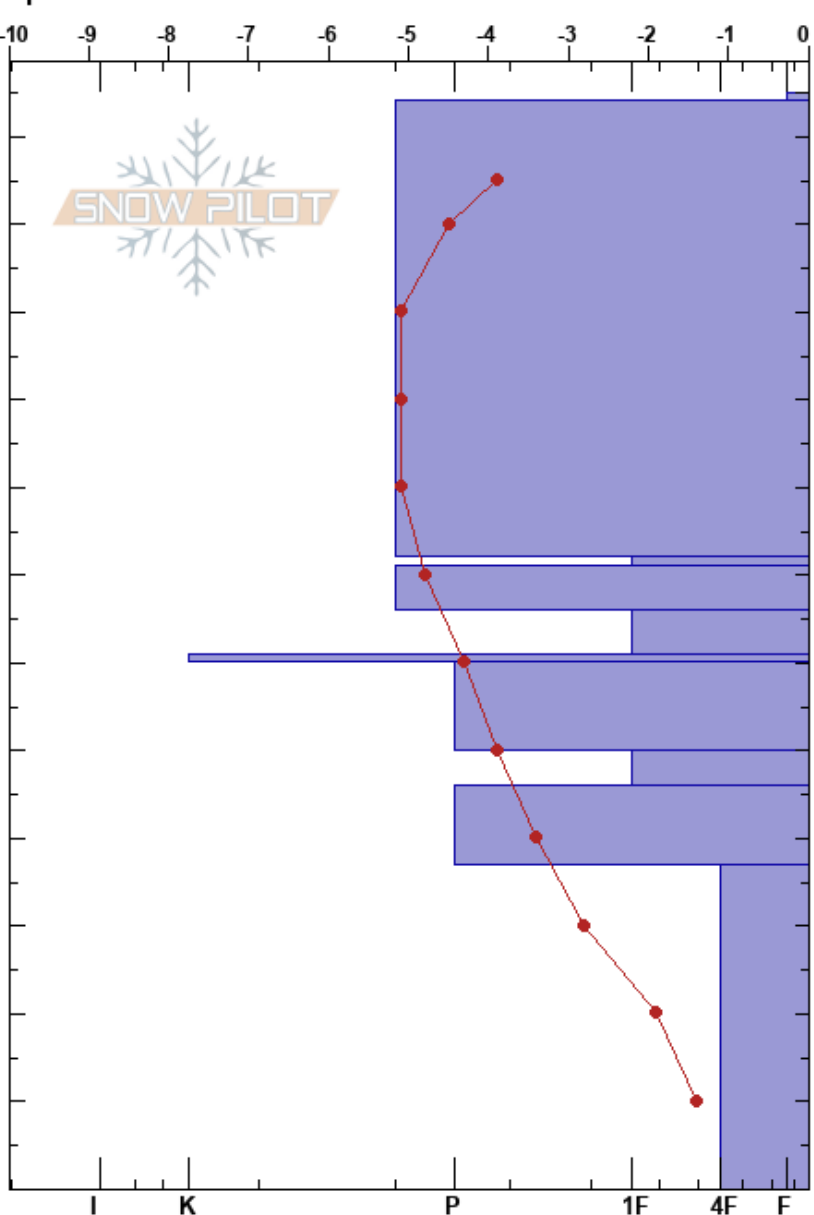

Nuolja NE
 Abisko
 Sweden
 Elevation: 873 m
 Aspect: NE
 Specifics:

Mikaela Mirsch
 11/03/2022 - 13:40
 Co-ord: 34W 406463E 7585093N
 Slope Angle: 18°
 Wind Loading: previous

Stability: HS: 125 Layer Notes:
 Air Temperature: 0.7°C PF: 5
 Sky Cover: OVC
 Precipitation: S-1
 Wind: W Light Breeze

Height (m)	Crystal		Moisture (kg/m³)	Stability tests & Layer comments
	Form	Size		
125				
120	+	2		
110				
100	•	0.5		
90				
80				
75	□	1		
70	•	1		
65	□	1		
60	⊙			
55		1.5		
50	□	1		
45		1.5		
40				
30				
20	^	3		
10				
0				

Notes: Just outside ski area. just below small ridge feature

CTN
 ECTX