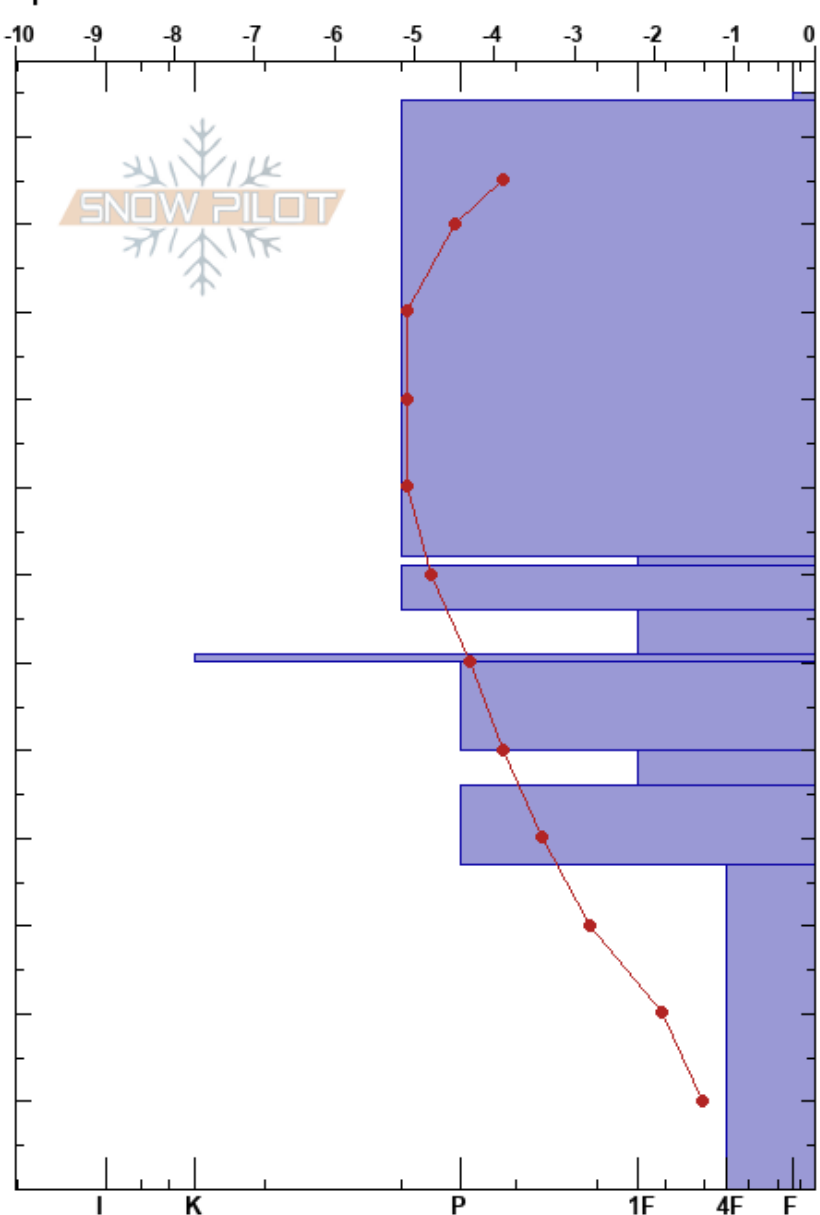

Nuolja NE
 Abisko
 Sweden
 Elevation: 873 m
 Aspect: NE
 Specifics:

Mikaela Mirsch
 11/03/2022 - 13:40
 Co-ord: 34W 406463E 7585093N
 Slope Angle: 18°
 Wind Loading: previous

Stability: HS: 125
 Air Temperature: 0.7°C PF: 5
 Sky Cover: OVC
 Precipitation: S-1
 Wind: W Light Breeze

Height (m)	Crystal		Moisture	ρ kg/m ³	Stability tests & Layer comments
	Form	Size			
125					
120	+	2			
110					
100	•	0.5			
90					
80					
75	□	1			
70	•	1			
65	□	1			
60	⊙				
55		1.5			
50	□	1			
45		1.5			
40					
35					
30					
25	^	3			
20					
15					
10					
0					

CTN
 ECTX

Notes: Just outside ski area. just below small ridge feature