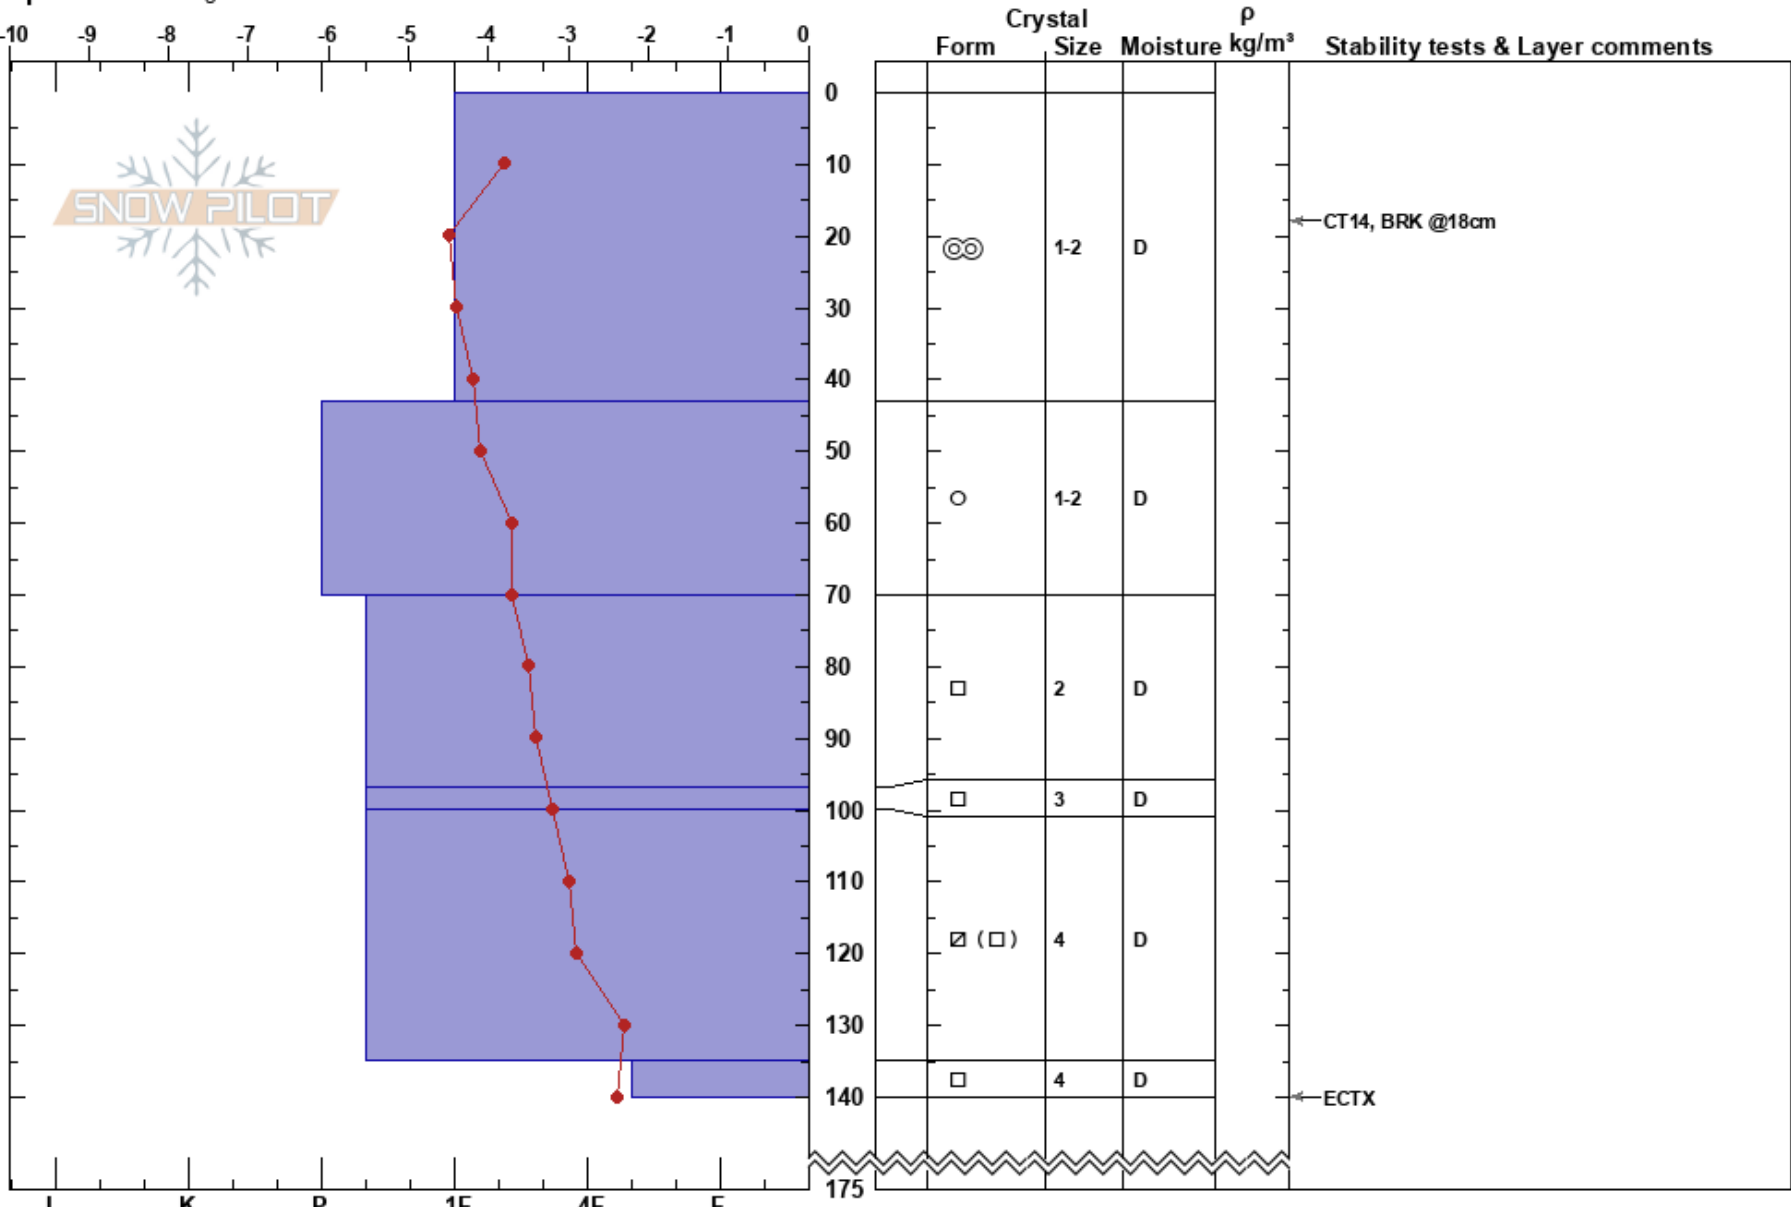

Cane Meadow SSV
Banff, Yoho and Kootenay
AB

Gary Butler
03/04/2021 - 12:10
Co-ord: 50.99415N, -115.52537W
Elevation: 2105 m
Slope Angle: 18°
Aspect: 270°
Wind Loading: yes

Stability: HS:175
Air Temperature: -1.4°C PF: 25 97-100cm: Problematic layer
Sky Cover: FEW
Precipitation: NO
Wind: NW Light Breeze

Specifics: Pit dug in a Ski Area

Notes: