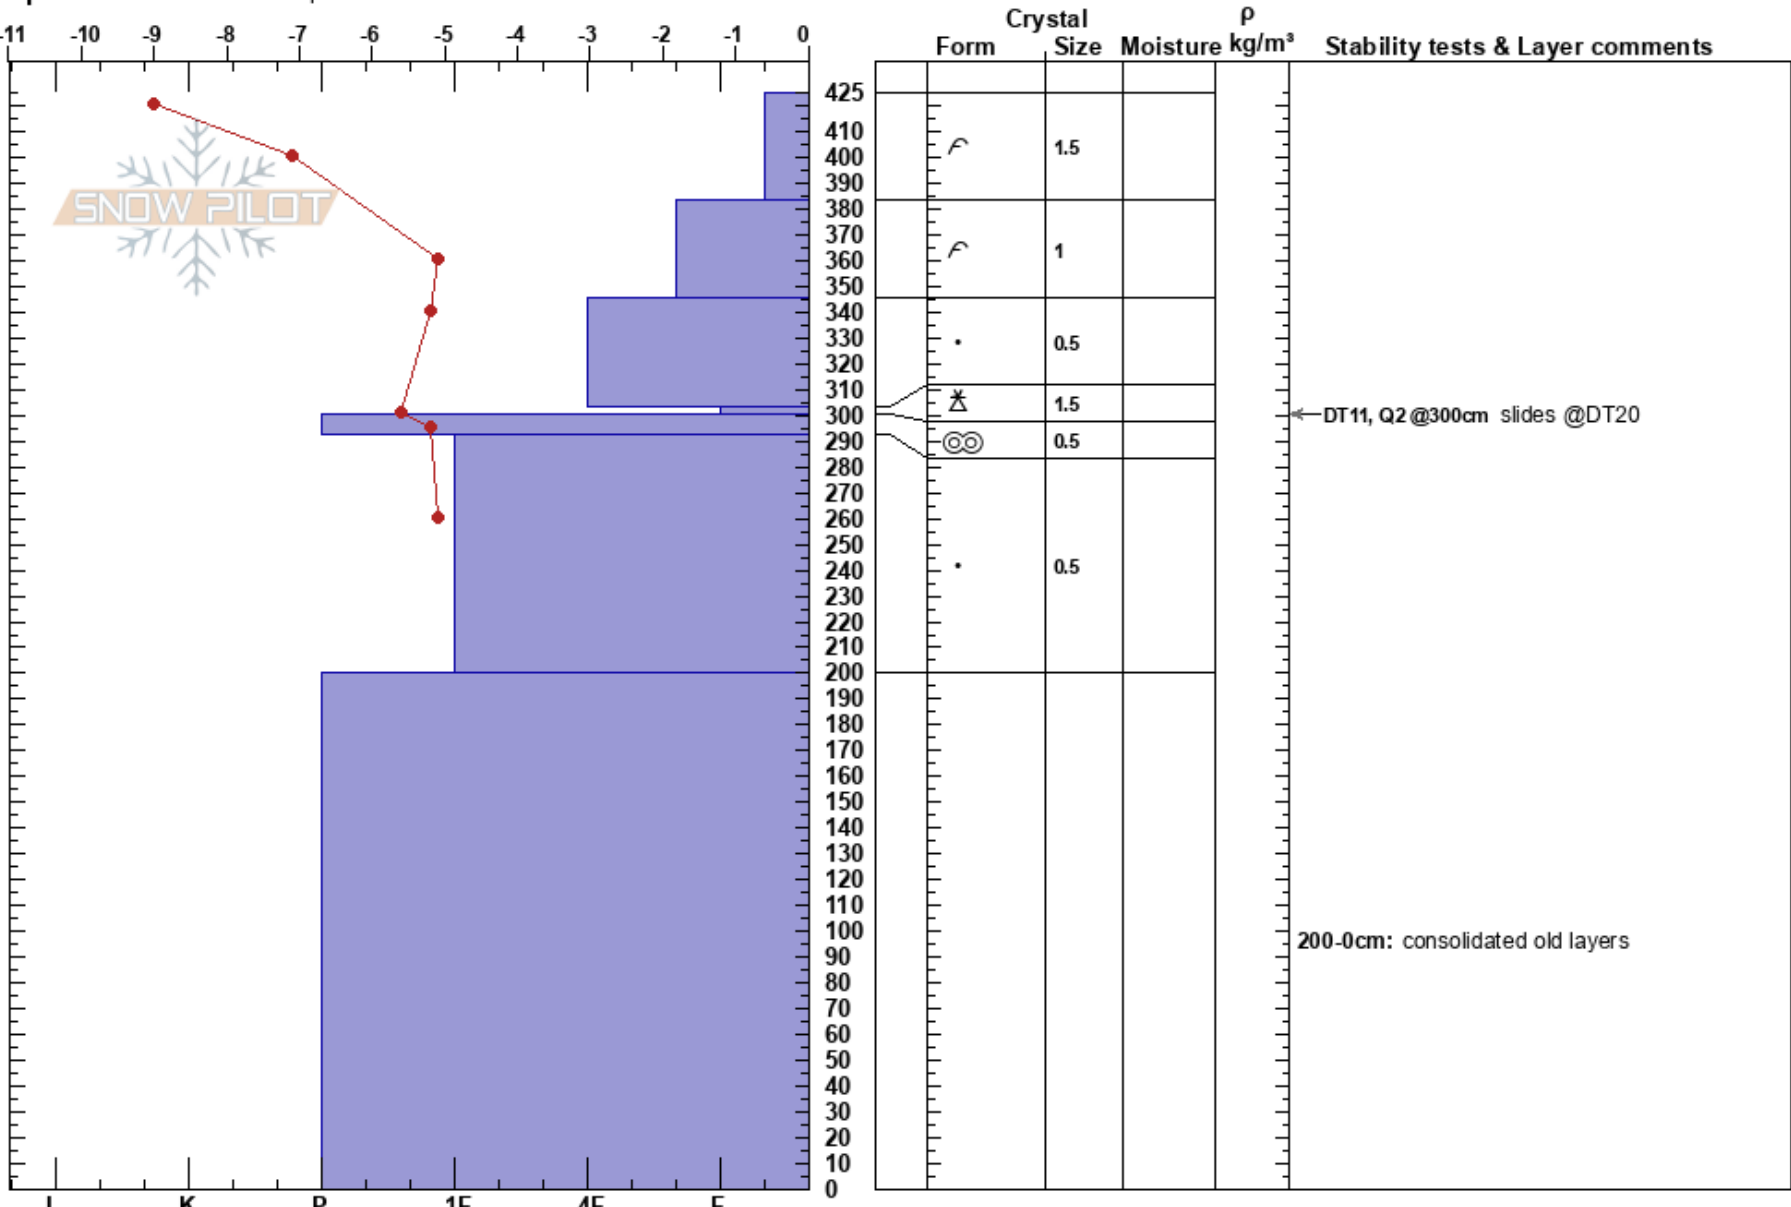

Todorka North Base  
 Pirin  
 Bulgaria  
 Elevation: 2531 m  
 Aspect: NE

Momchil Panayotov  
 11/03/2022 - 11:00  
 Co-ord: 41.75401N, 23.43511E  
 Slope Angle: 35°  
 Wind Loading:

Stability: Good  
 Air Temperature: -10.2°C  
 Sky Cover: CLR  
 Precipitation: NO  
 Wind: Calm

HS: 425  
 PF: 50  
 PS: 30  
 Layer Notes:  
 303-300cm: Problematic layer  
 200-0cm: consolidated old layers

Specifics: Ski tracks on slope

**Notes:** Very cold night (-20C); Dry powder snow from previous days on top of older powder snow from the 2-week storm cycle; Small dry loose avalanches from very steep locations; Older bigger dry loose avalanches on the North face (from the top), but now under the fresh snow; The top part of the slope with less snow due to the NE winds and steepness;