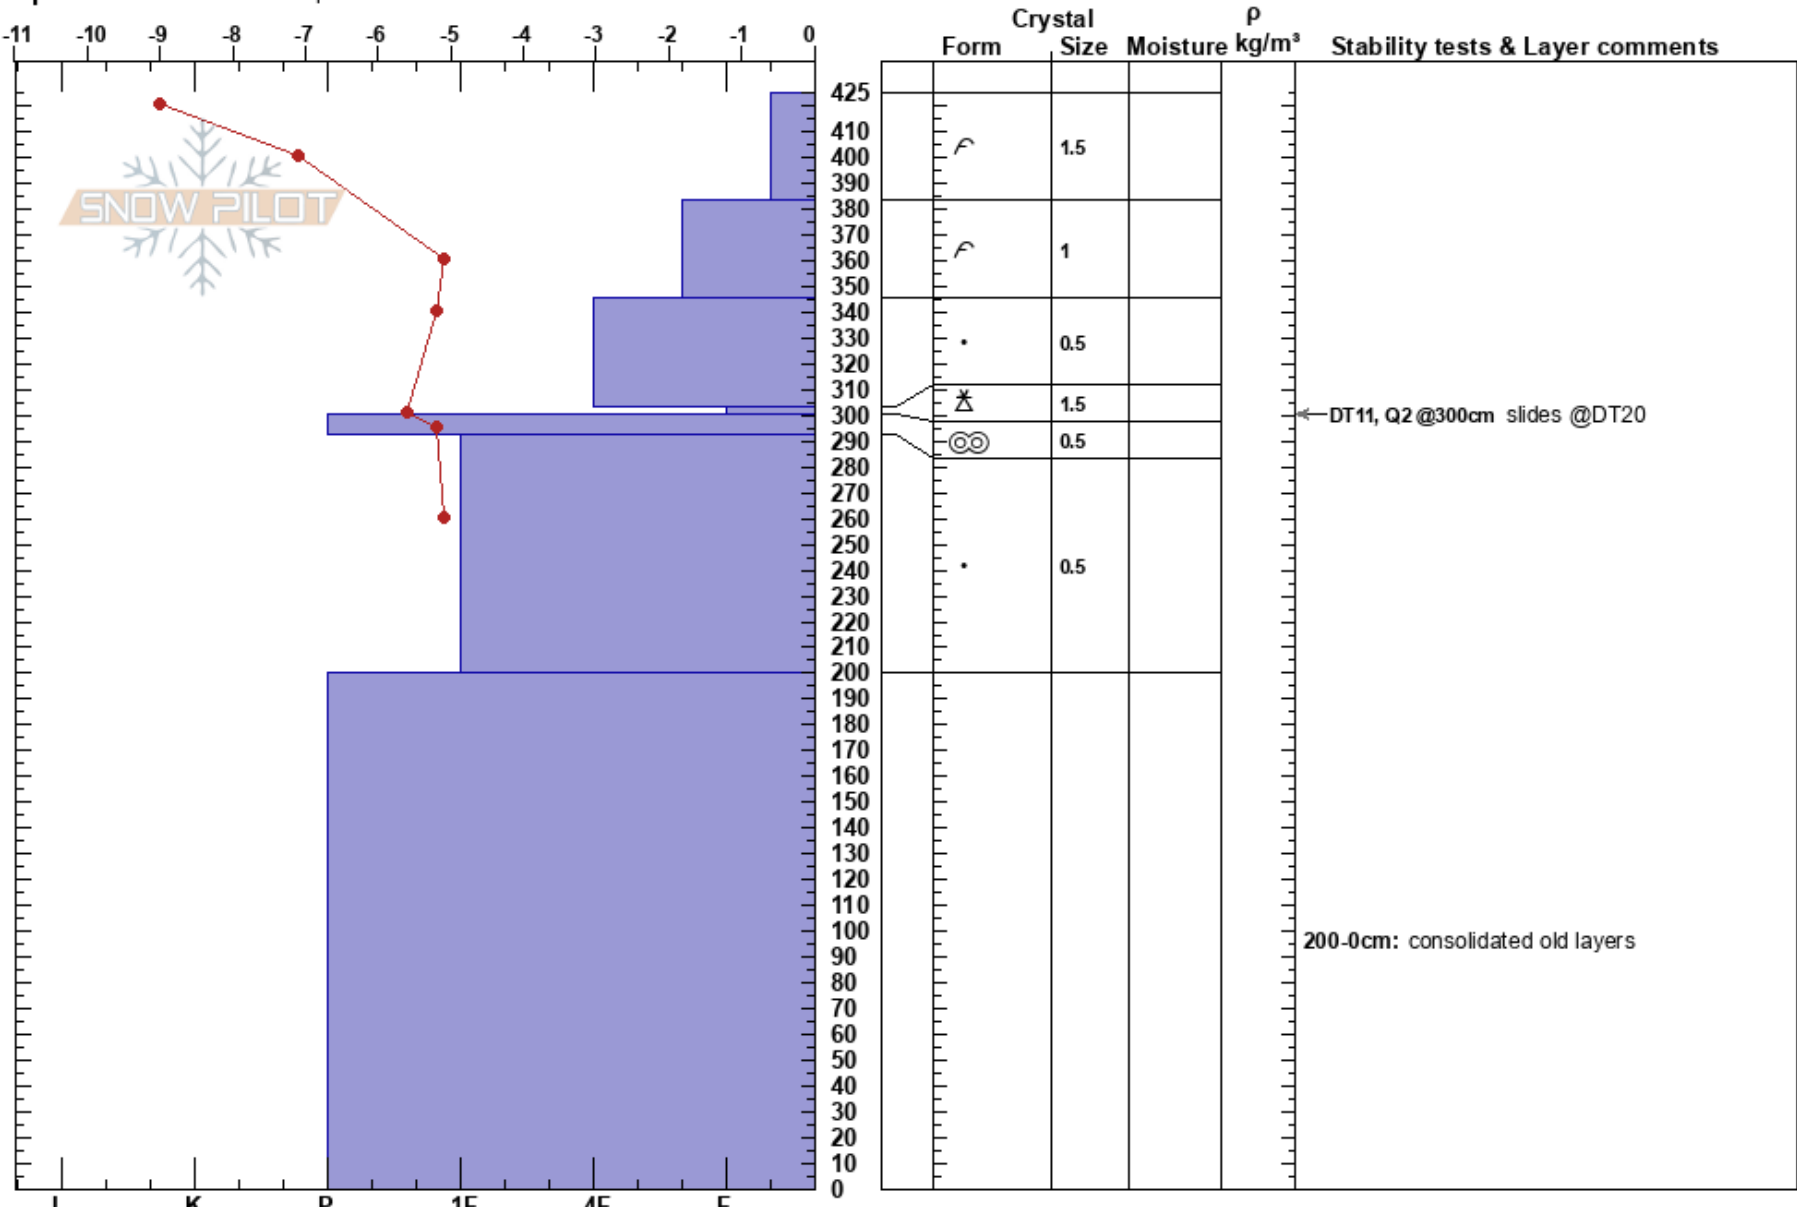

Todorka North Base
 Pirin
 Bulgaria
 Elevation: 2531 m
 Aspect: NE
 Specifics: Ski tracks on slope

Momchil Panayotov
 11/03/2022 - 11:00
 Co-ord: 41.75401N, 23.43511E
 Slope Angle: 35°
 Wind Loading:

Stability: Good
 Air Temperature: -10.2°C
 Sky Cover: CLR
 Precipitation: NO
 Wind: Calm

HS: 425
 PF: 50
 PS: 30
 Layer Notes:
 303-300cm: Problematic layer
 200-0cm: consolidated old layers

Notes: Very cold night (-20C); Dry powder snow from previous days on top of older powder snow from the 2-week storm cycle; Small dry loose avalanches from very steep locations; Older bigger dry loose avalanches on the North face (from the top), but now under the fresh snow; The top part of the slope with less snow due to the NE winds and steepness;