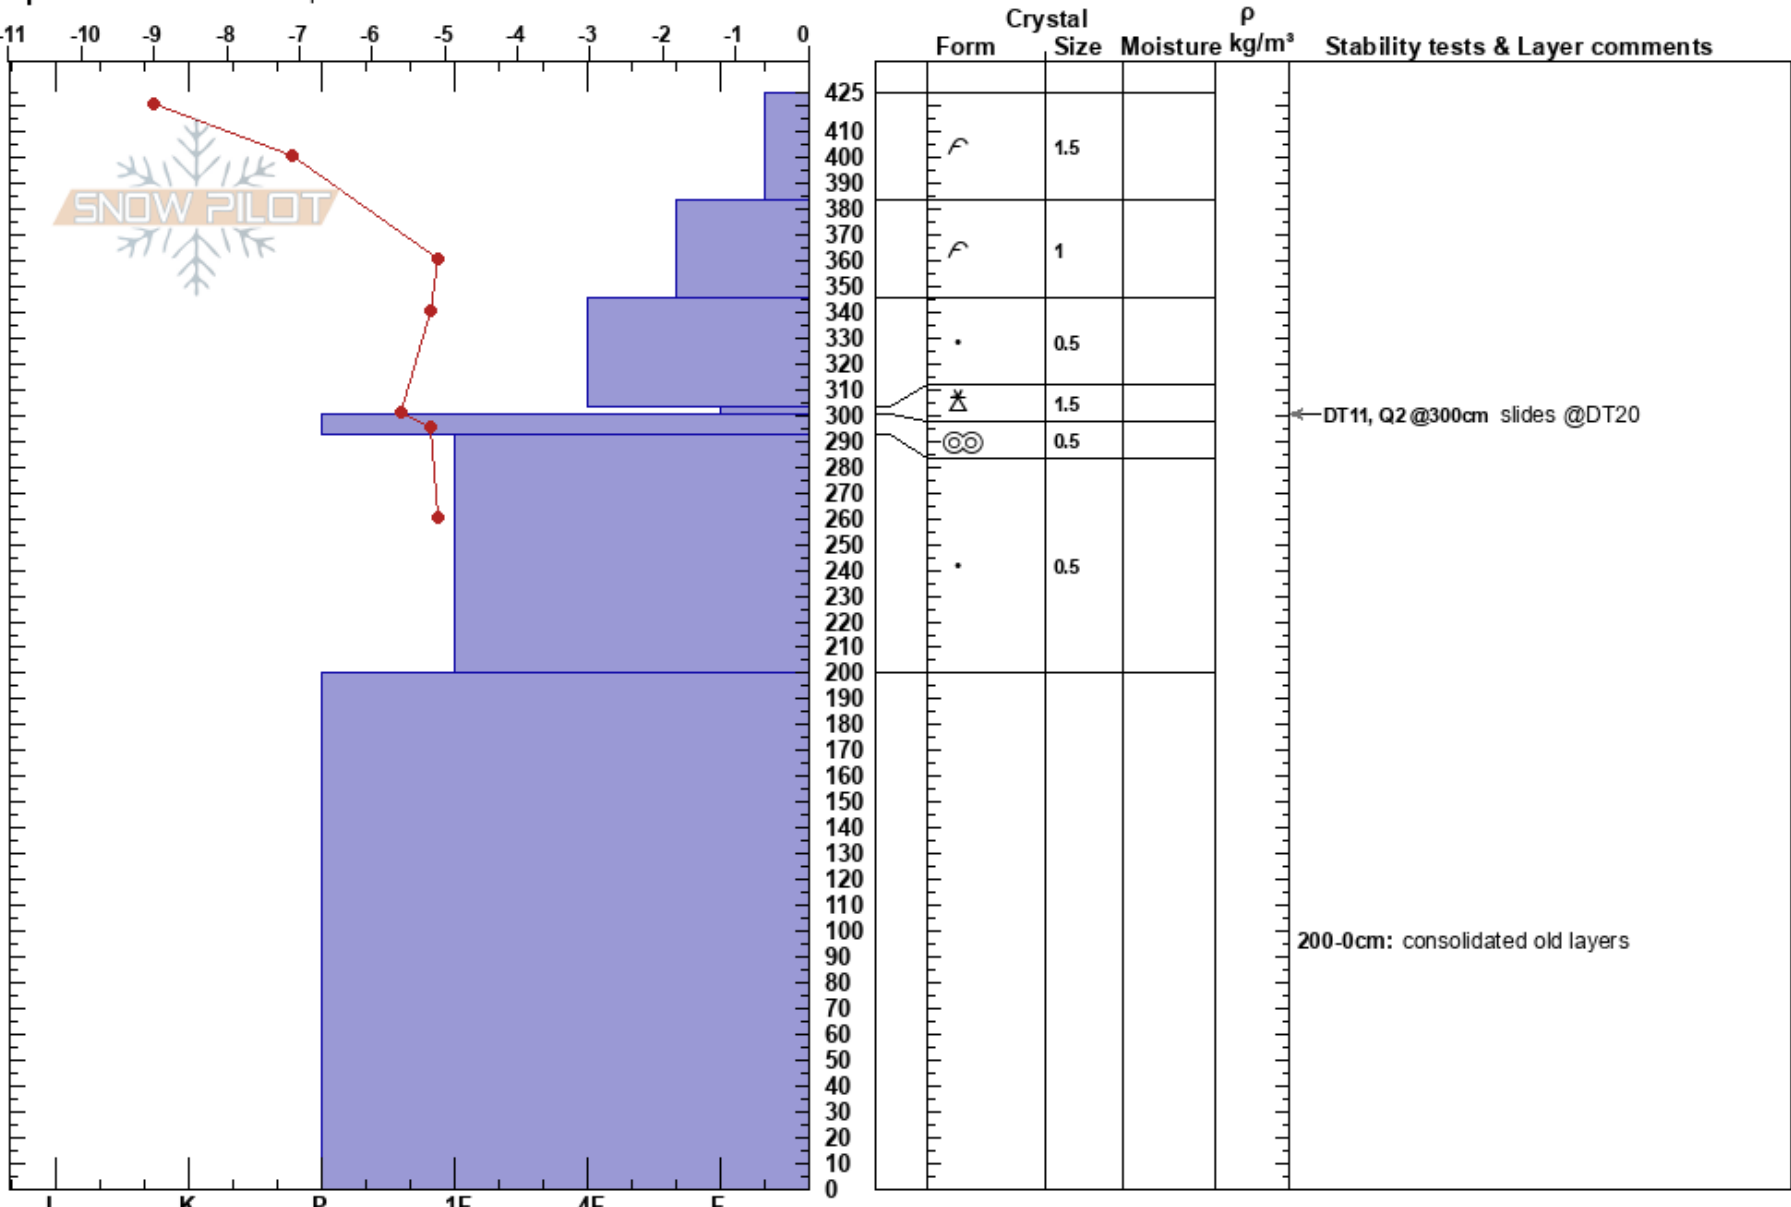

Todorka North Base
 Pirin
 Bulgaria
 Elevation: 2531 m
 Aspect: NE

Momchil Panayotov
 11/03/2022 - 11:00
 Co-ord: 41.75401N, 23.43511E
 Slope Angle: 35°
 Wind Loading:

Stability: Good
 Air Temperature: -10.2°C
 Sky Cover: CLR
 Precipitation: NO
 Wind: Calm

HS: 425
 PF: 50
 PS: 30
 Layer Notes:
 303-300cm: Problematic layer
 200-0cm: consolidated old layers

Specifics: Ski tracks on slope

Notes: Very cold night (-20C); Dry powder snow from previous days on top of older powder snow from the 2-week storm cycle; Small dry loose avalanches from very steep locations; Older bigger dry loose avalanches on the North face (from the top), but now under the fresh snow; The top part of the slope with less snow due to the NE winds and steepness;