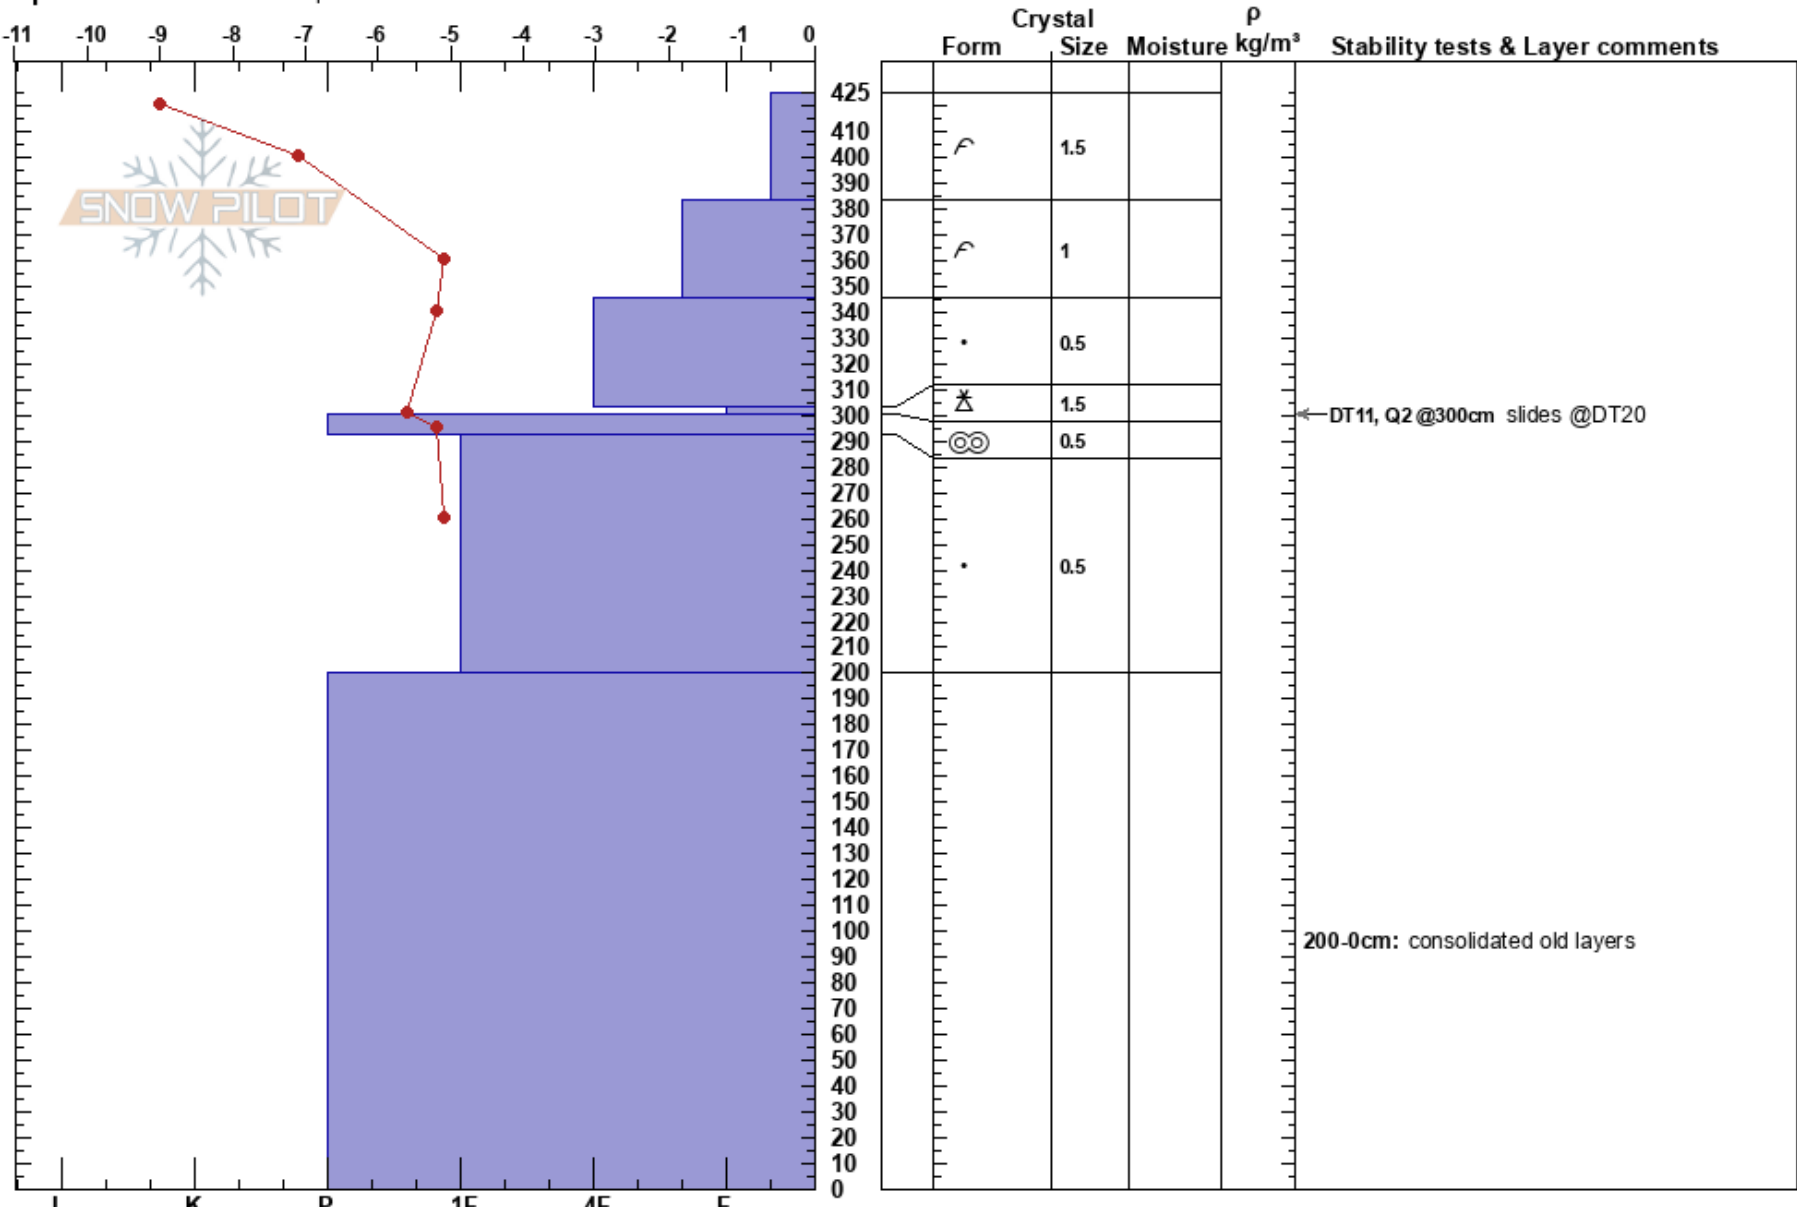

Todorka North Base
 Pirin
 Bulgaria
 Elevation: 2531 m
 Aspect: NE
 Specifics: Ski tracks on slope

Momchil Panayotov
 11/03/2022 - 11:00
 Co-ord: 41.75401N, 23.43511E
 Slope Angle: 35°
 Wind Loading:

Stability: Good
 Air Temperature: -10.2°C
 Sky Cover: CLR
 Precipitation: NO
 Wind: Calm

HS: 425
 PF: 50
 PS: 30
 303-300cm: Problematic layer
 200-0cm: consolidated old layers

200-0cm: consolidated old layers

Notes: Very cold night (-20C); Dry powder snow from previous days on top of older powder snow from the 2-week storm cycle; Small dry loose avalanches from very steep locations; Older bigger dry loose avalanches on the North face (from the top), but now under the fresh snow; The top part of the slope with less snow due to the NE winds and steepness;