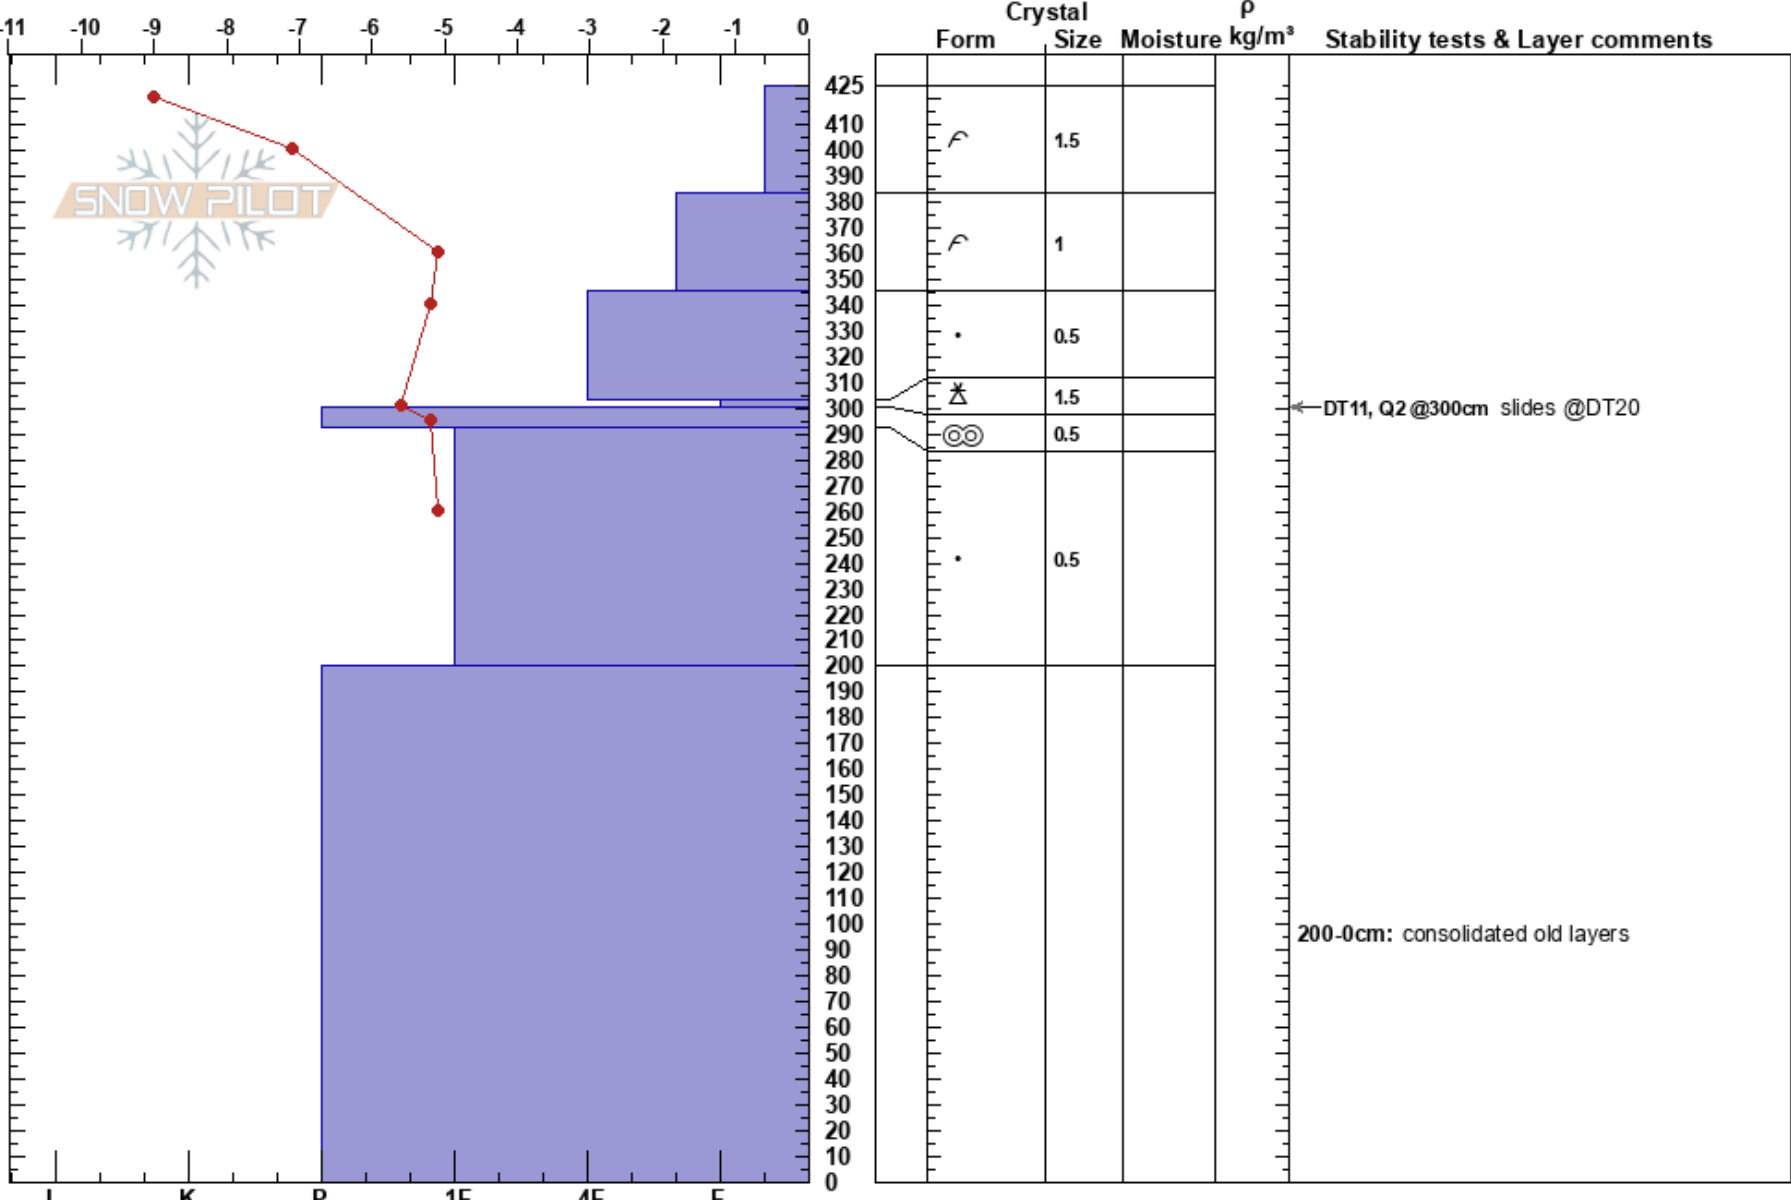

Todorka North Base  
 Pirin  
 Bulgaria  
 Elevation: 2531 m  
 Aspect: NE

Momchil Panayotov  
 11/03/2022 - 11:00  
 Co-ord: 41.75401N, 23.43511E  
 Slope Angle: 35°  
 Wind Loading:

Stability: Good  
 Air Temperature: -10.2°C  
 Sky Cover: CLR  
 Precipitation: NO  
 Wind: Calm

HS: 425  
 PF: 50  
 PS: 30  
 Layer Notes:  
 303-300cm: Problematic layer  
 200-0cm: consolidated old layers

Specifics: Ski tracks on slope

**Notes:** Very cold night (-20C); Dry powder snow from previous days on top of older powder snow from the 2-week storm cycle; Small dry loose avalanches from very steep locations; Older bigger dry loose avalanches on the North face (from the top), but now under the fresh snow; The top part of the slope with less snow due to the NE winds and steepness;