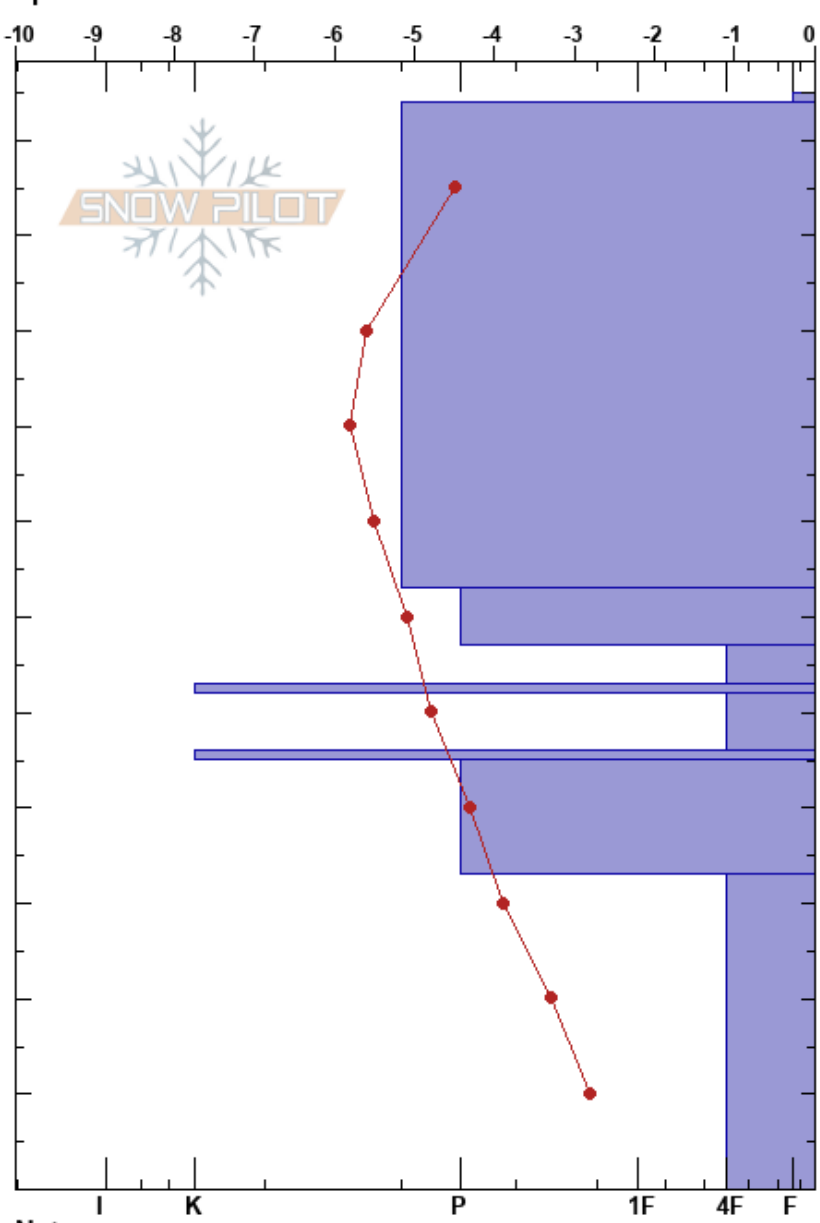

Njulla East Face  
 Abisko  
 Sweden  
 Elevation: 866 m  
 Aspect: W  
 Specifics:

Ville Strandman  
 11/03/2022 - 13:40  
 Co-ord: 34W 406296E 7585597N  
 Slope Angle: 21°  
 Wind Loading: previous

Stability: HS:115  
 Air Temperature: -0.2°C PF: 4  
 Sky Cover: OVC  
 Precipitation: S-1  
 Wind: W Light Breeze

Height (m)	Crystal		Moisture	$\rho$ kg/m <sup>3</sup>	Stability tests & Layer comments
	Form	Size			
115					
110	+	2			
85	□	1.5			
65	□				
55	⊗				
50	□				
45	⊗				
40	□				
15	^				

Notes: Pit outside ski area.