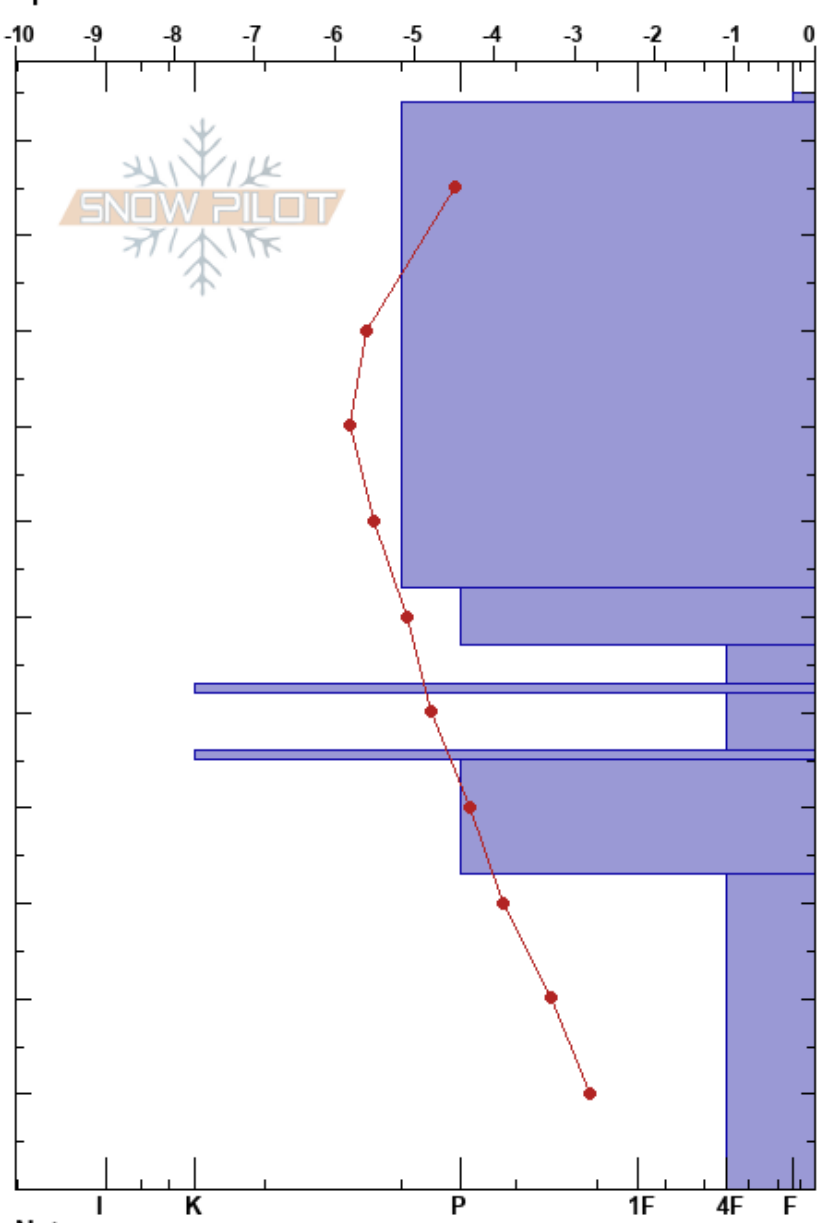

Njulla East Face  
 Abisko  
 Sweden  
 Elevation: 866 m  
 Aspect: W  
 Specifics:

Ville Strandman  
 11/03/2022 - 13:40  
 Co-ord: 34W 406296E 7585597N  
 Slope Angle: 21°  
 Wind Loading: previous

Stability: HS:115  
 Air Temperature: -0.2°C PF: 4  
 Sky Cover: OVC  
 Precipitation: S-1  
 Wind: W Light Breeze

Height (m)	Crystal		Moisture	$\rho$ kg/m <sup>3</sup>	Stability tests & Layer comments
	Form	Size			
115					
110	+	2			
85	□	1.5			
60	□				
55	⊙				
50	□				
45	⊙				
40	□				
15	^				

Notes: Pit outside ski area.