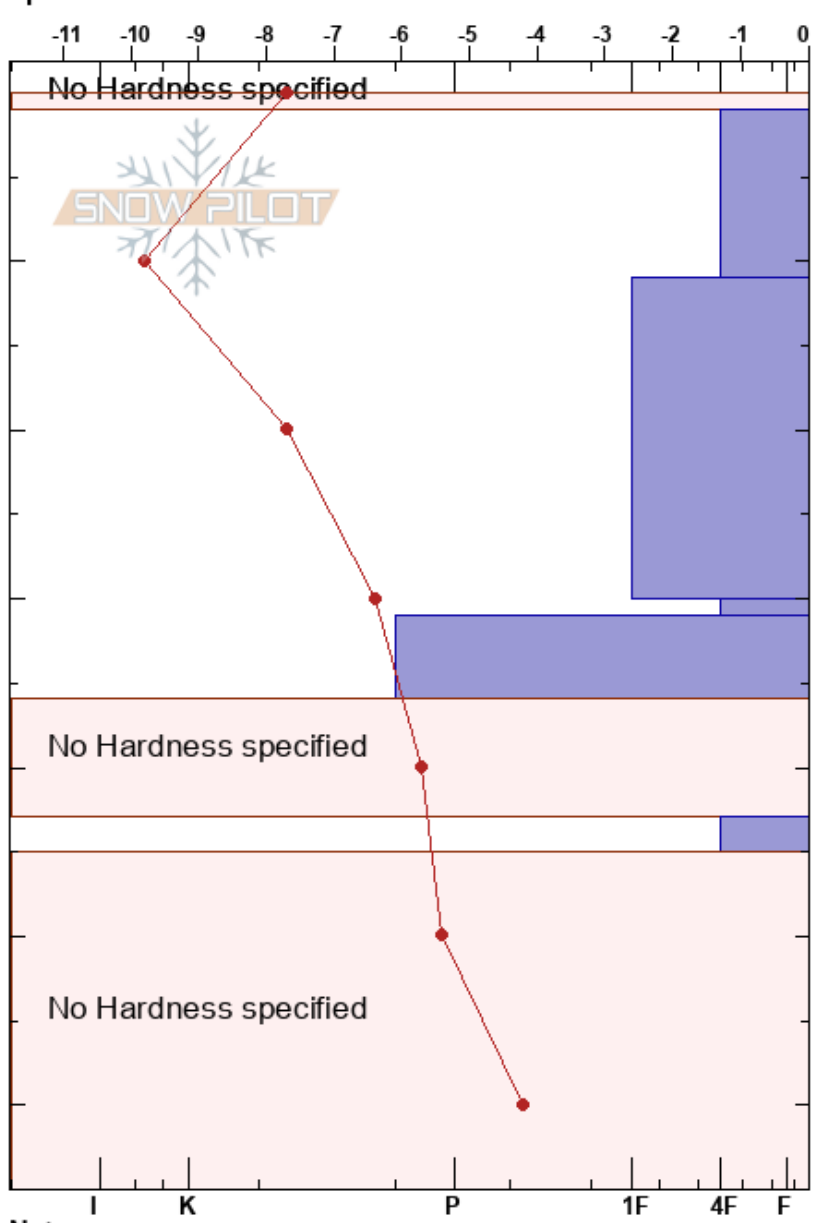

Skarvruet  
 Funäsfjällen  
 Sweden  
 Elevation: 920 m  
 Aspect: E  
 Specifics:

karl johansson  
 24/02/2017 - 11:00  
 Co-ord: 62.54136N, 12.40903W  
 Slope Angle: 32°  
 Wind Loading: yes

Stability: **HS:65**  
 Air Temperature: -7.6°C **PF: 30** 43-45cm: Problematic layer  
 Sky Cover: FEW  
 Precipitation: NO  
 Wind: Strong

Form	Crystal		$\rho$ kg/m <sup>3</sup>	Stability tests & Layer comments
	Size	Moisture		
/				
.	0.3			
.	0.3			
.	0.5			
.				
B	1			←ECTPV @43cm

Notes: