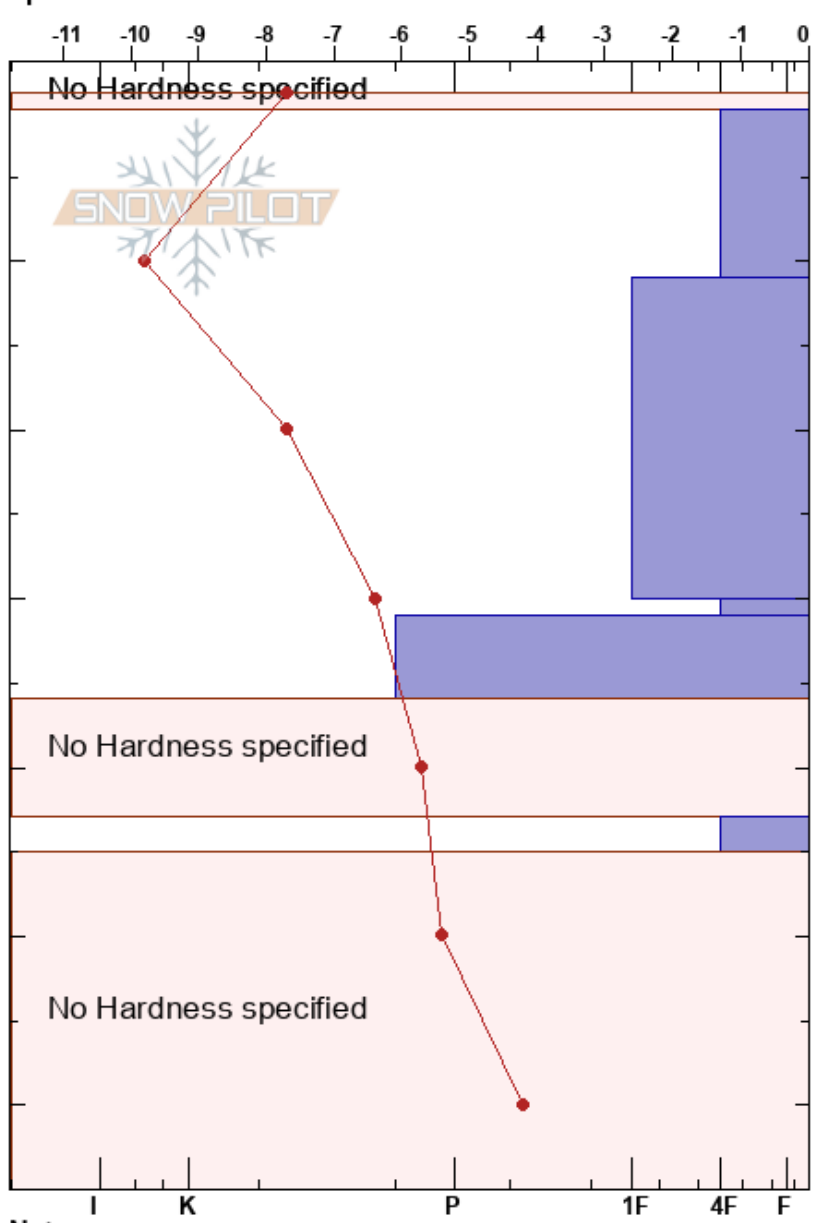

Skarvruet
 Funäsfjällen
 Sweden
 Elevation: 920 m
 Aspect: E
 Specifics:

karl johansson
 24/02/2017 - 11:00
 Co-ord: 62.54136N, 12.40903W
 Slope Angle: 32°
 Wind Loading: yes

Stability: **HS:65**
 Air Temperature: -7.6°C **PF: 30** 43-45cm: Problematic layer
 Sky Cover: FEW
 Precipitation: NO
 Wind: Strong

Form	Crystal		ρ kg/m ³	Stability tests & Layer comments
	Size	Moisture		
/				
.	0.3			
.	0.3			
.	0.5			
.				
B	1			←ECTPV @43cm

Notes: