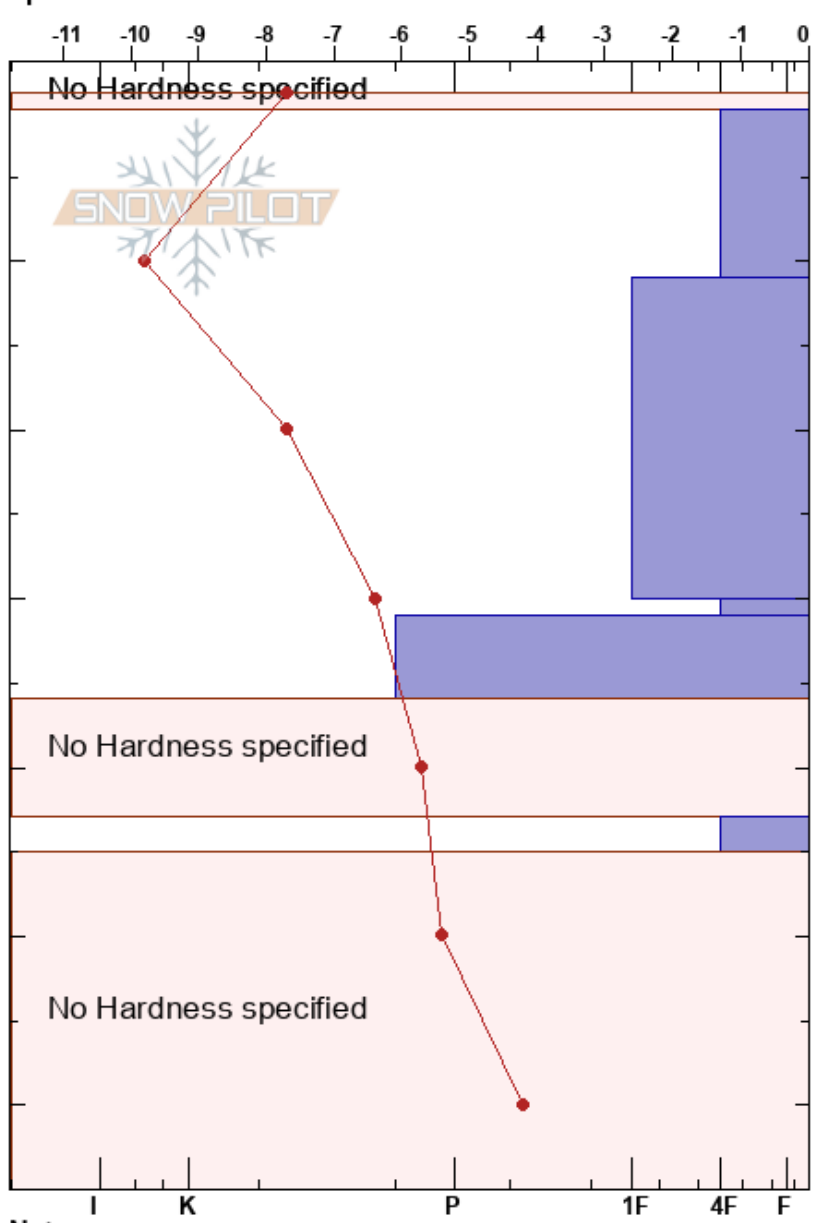

Skarvruet
 Funäsfjällen
 Sweden
 Elevation: 920 m
 Aspect: E
 Specifics:

karl johansson
 24/02/2017 - 11:00
 Co-ord: 62.54136N, 12.40903W
 Slope Angle: 32°
 Wind Loading: yes

Stability: **HS:65**
 Air Temperature: -7.6°C **PF: 30** 43-45cm: Problematic layer
 Sky Cover: FEW
 Precipitation: NO
 Wind: Strong

Form	Crystal		ρ kg/m ³	Stability tests & Layer comments
	Size	Moisture		
/				
.	0.3			
.	0.3			
.	0.5			
.				
B	1			← ECTPV @43cm

Notes: