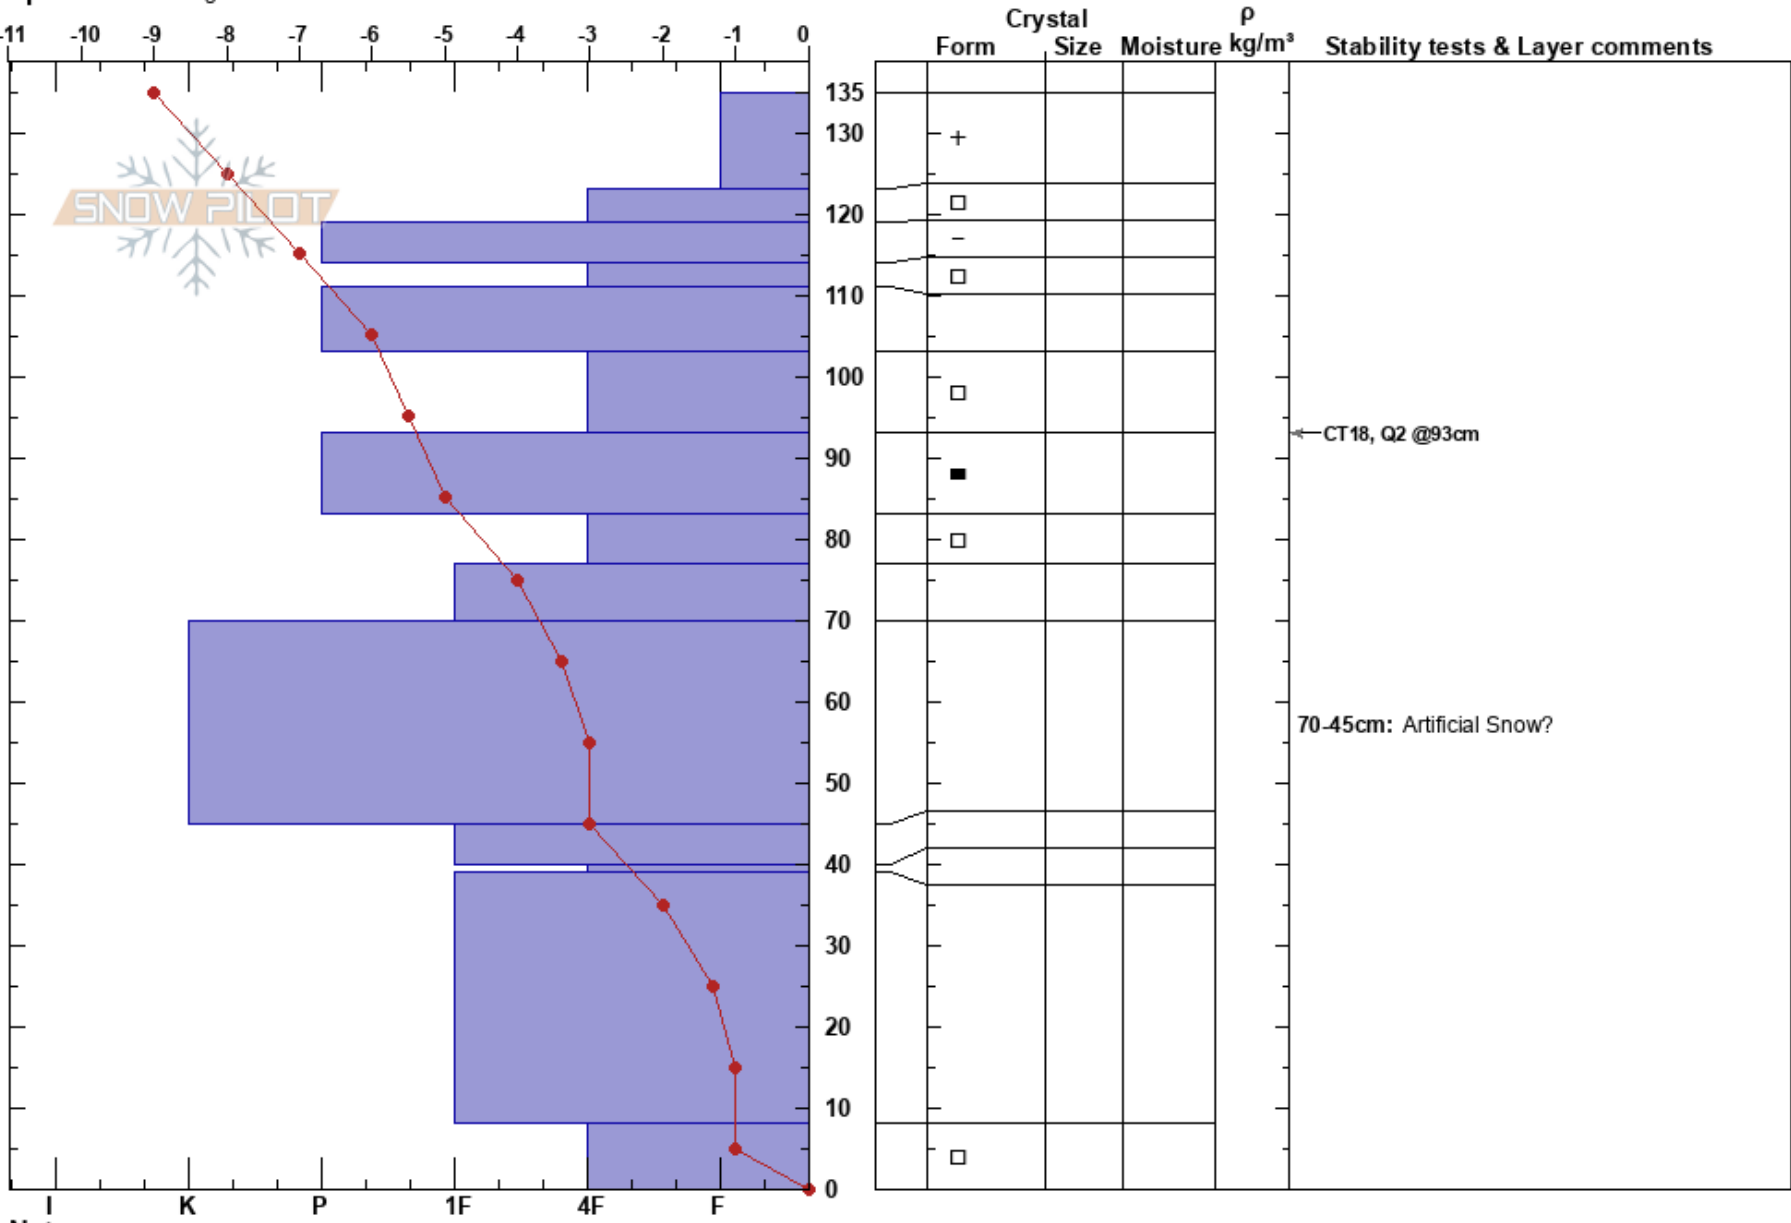

West of Carman's  
 Gros Ventre Range  
 WY  
 Elevation: 7900 ft  
 Aspect: N  
 Specifics: Pit dug in a Ski Area

Mitch Dann  
 03/10/2022 - 2:00pm  
 Co-ord:  
 Slope Angle: 24°  
 Wind Loading: previous

Stability:  
 Air Temperature: -11°C  
 Sky Cover: OVC  
 Precipitation: NO  
 Wind: SW Light Breeze

HS: 135  
 PF: 15  
 PS: 6  
 Layer Notes:  
 103-93cm: Problematic layer  
 70-45cm: Artificial Snow?