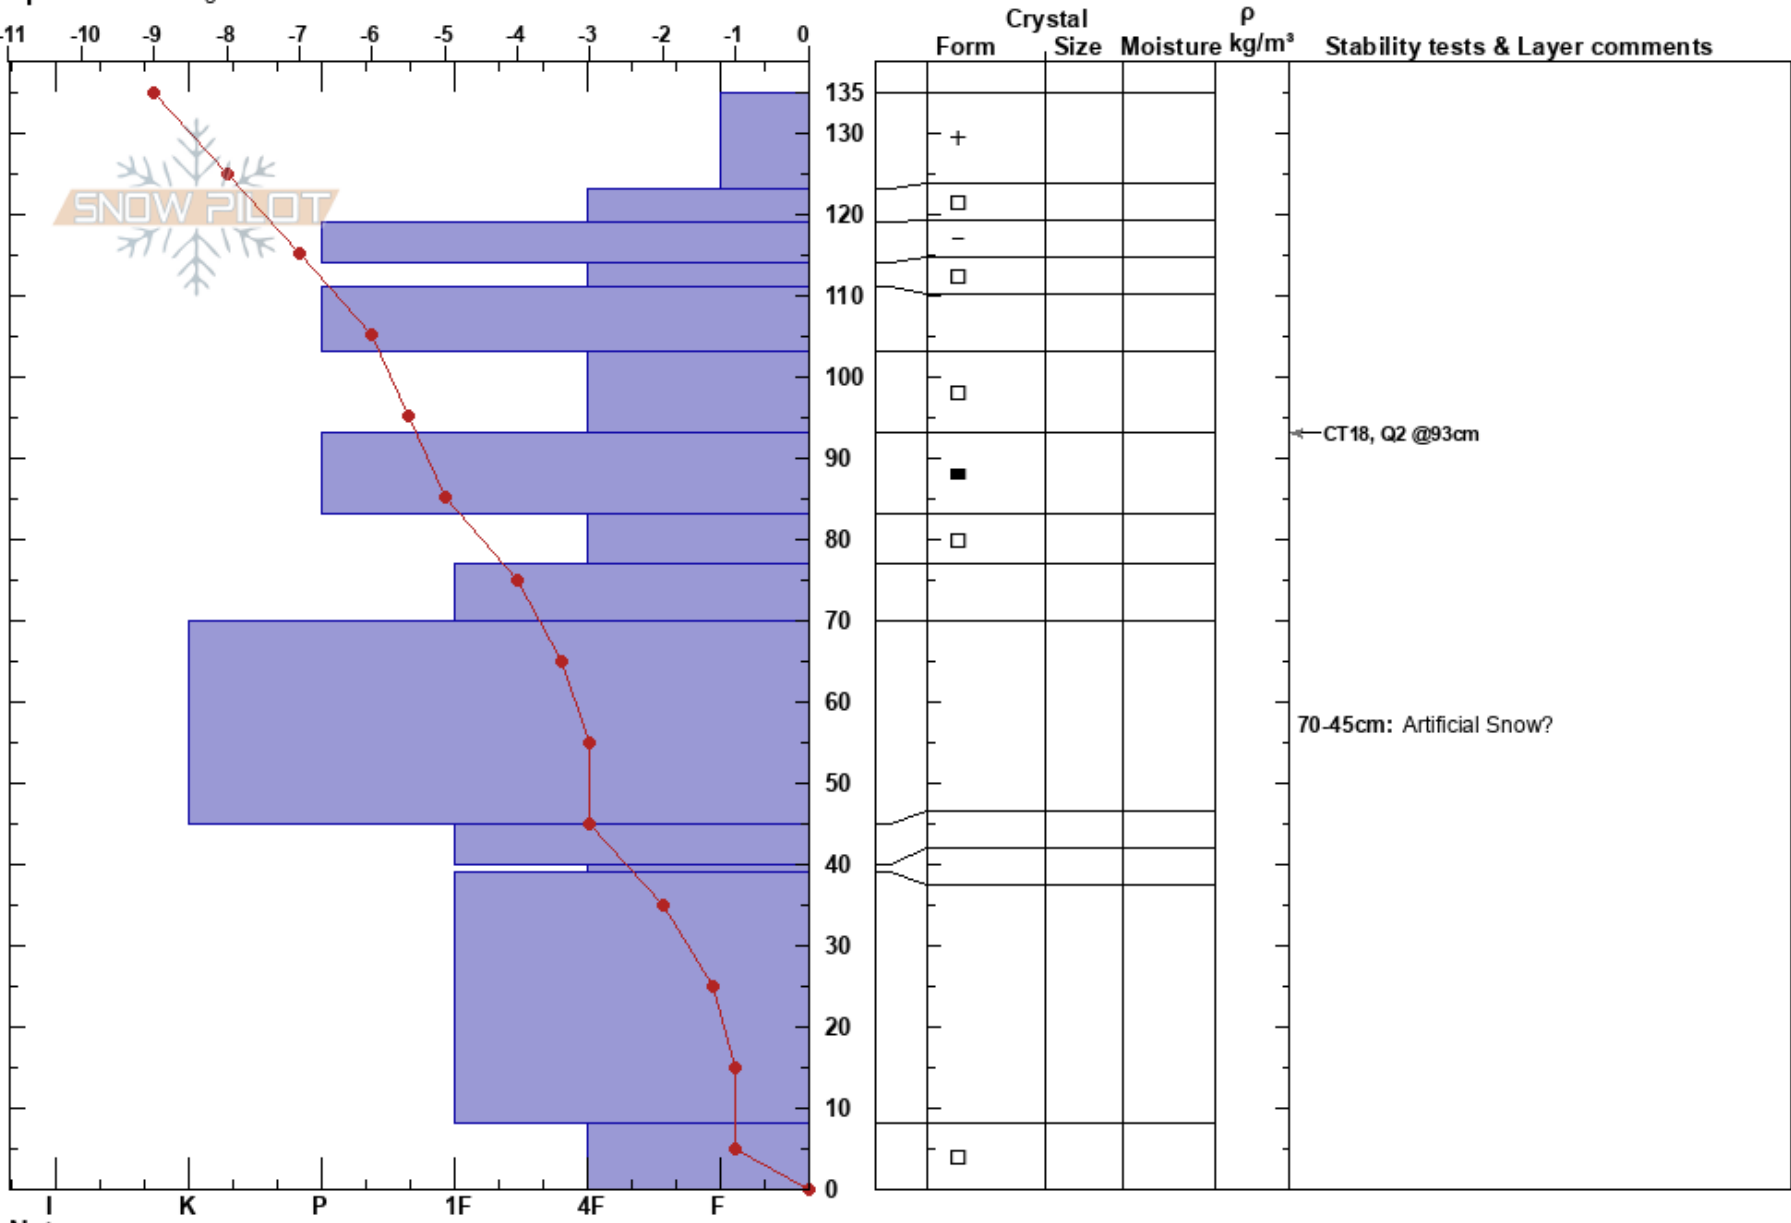

West of Carman's
 Gros Ventre Range
 WY
 Elevation: 7900 ft
 Aspect: N
 Specifics: Pit dug in a Ski Area

Mitch Dann
 03/10/2022 - 2:00pm
 Co-ord:
 Slope Angle: 24°
 Wind Loading: previous

Stability:
 Air Temperature: -11°C
 Sky Cover: OVC
 Precipitation: NO
 Wind: SW Light Breeze

HS: 135
 PF: 15
 PS: 6
 Layer Notes:
 103-93cm: Problematic layer
 70-45cm: Artificial Snow?

Notes: