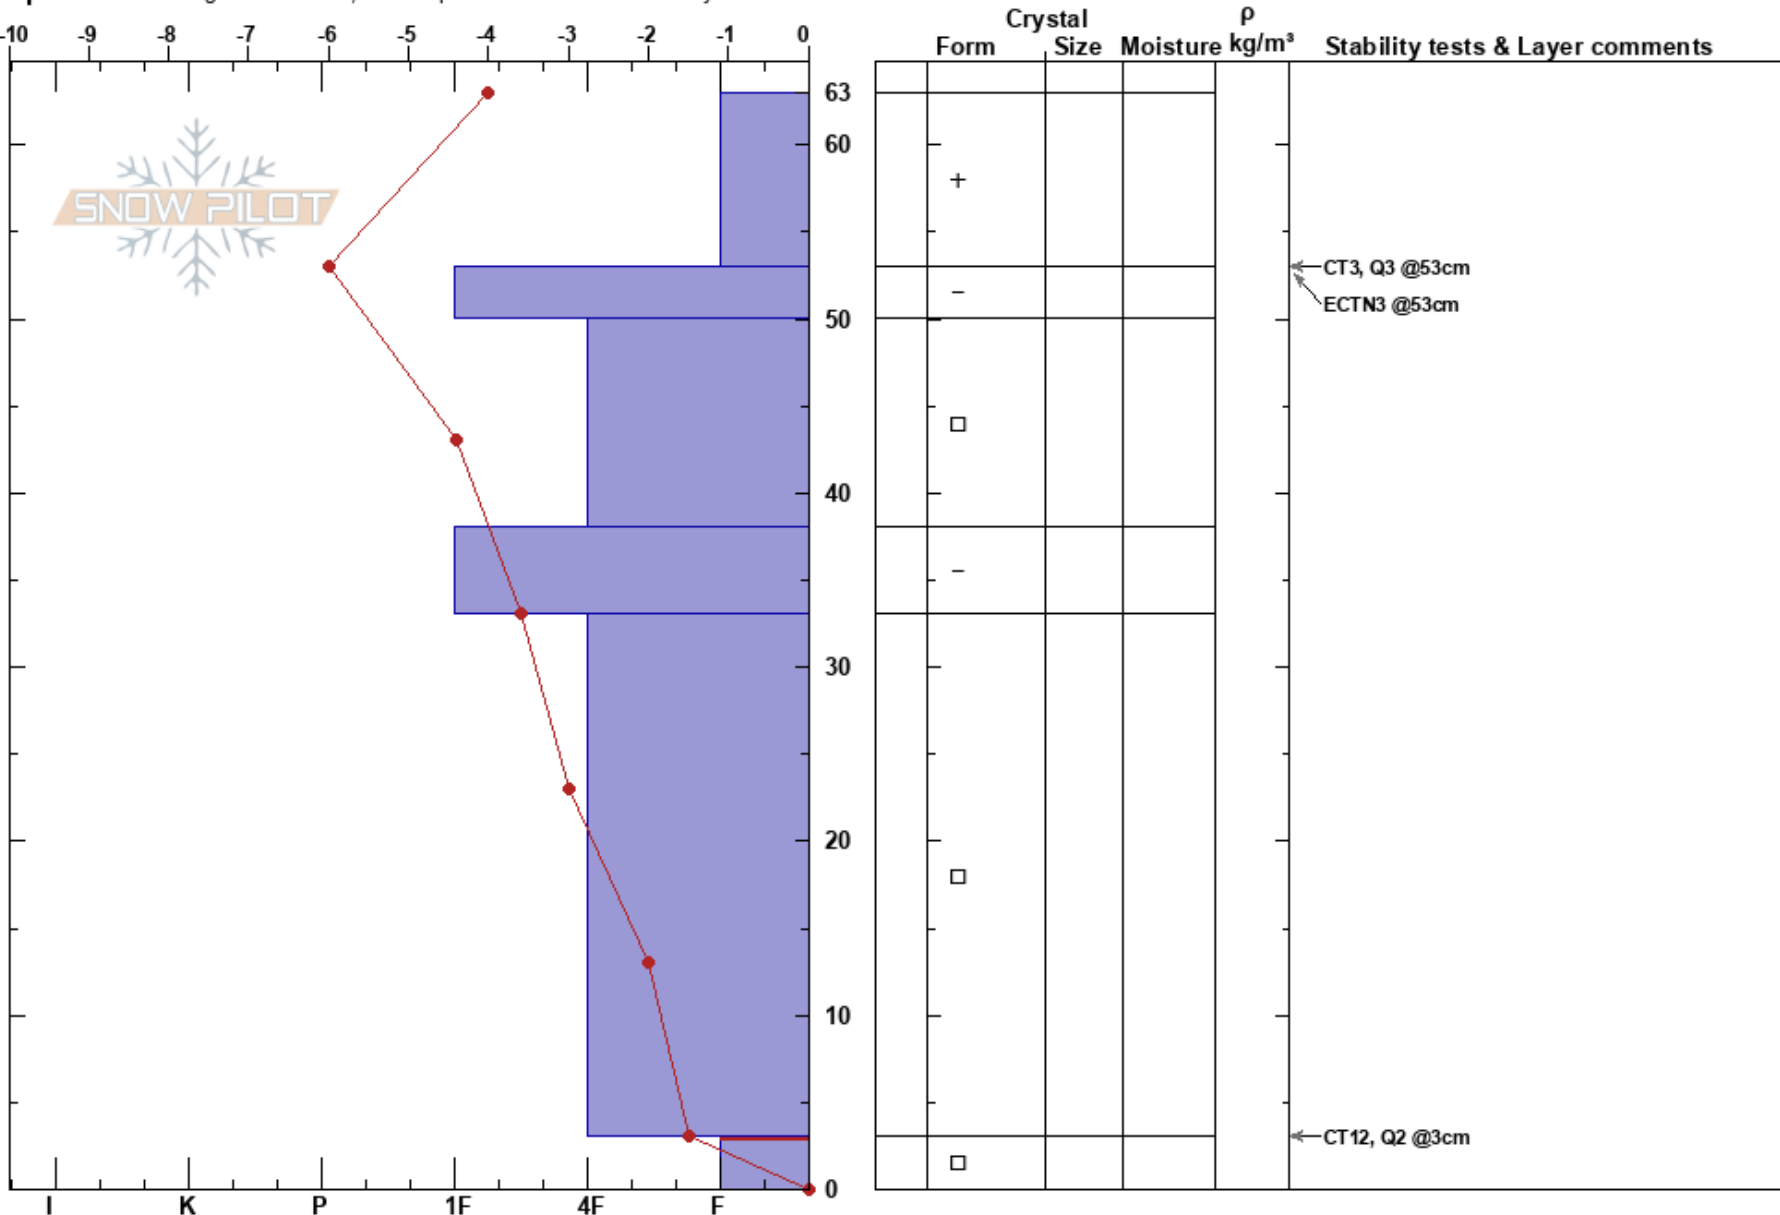

CZ Bowl
 Gros Ventre Range
 WY
 Elevation: 7700 ft
 Aspect: NW

Mitch Dann
 03/09/2022 - 1:00pm
 Co-ord:
 Slope Angle: 30°
 Wind Loading: previous

Stability: **HS:63**
 Air Temperature: -10°C **PF: 30** 3-0cm: Problematic layer
 Sky Cover: CLR **PS: 12**
 Precipitation: NO
 Wind: Calm

Specifics: Pit dug in a Ski Area; Pit is representative of backcountry

Notes: