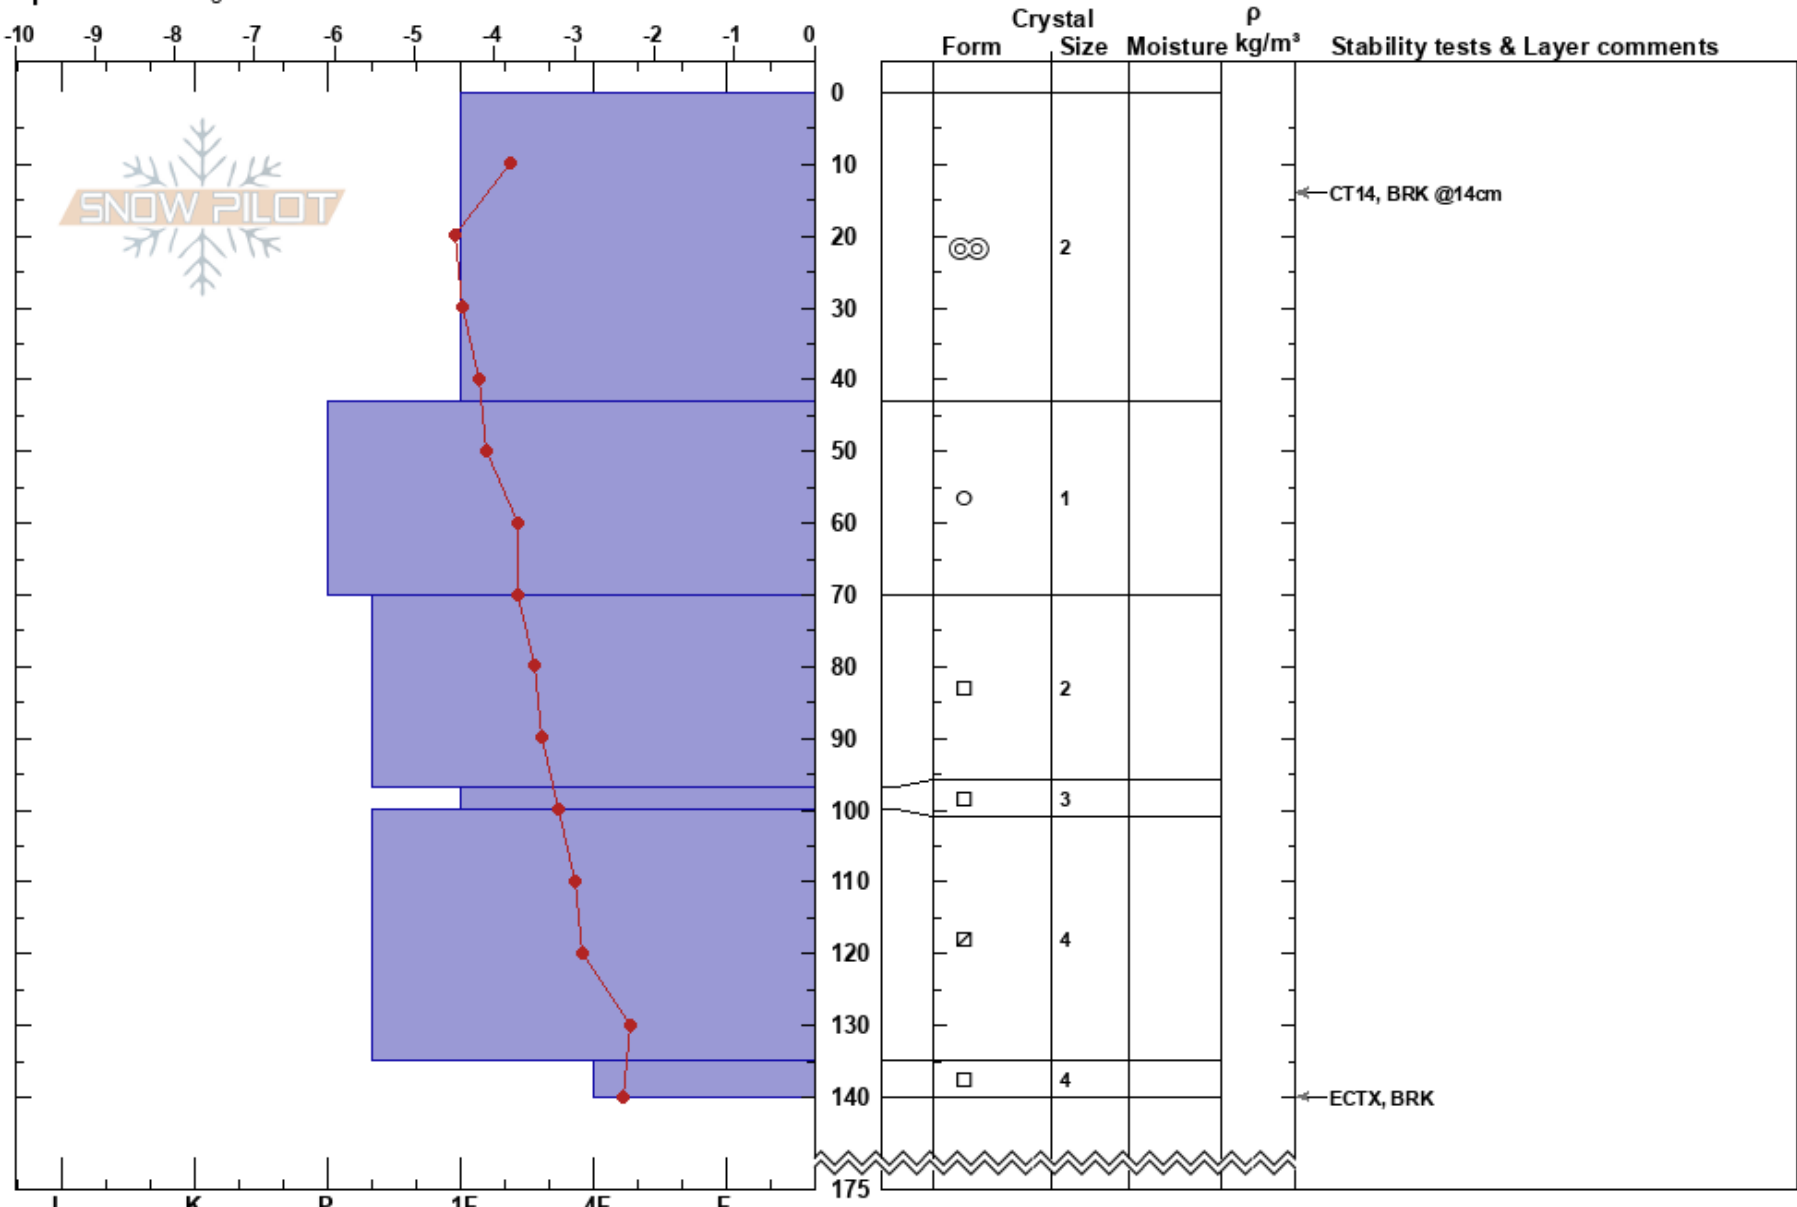

Cain Meadow SSV
 Banff, Yoho and Kootenay AB

Gary Butler
 03/04/2021 - 12:00
 Co-ord: 50.99415N, -115.52537W
 Slope Angle: 18°
 Wind Loading:

Stability:
 Air Temperature: -1.4°C
 Sky Cover: SCT
 Precipitation: NO
 Wind: NW Light Breeze

HS: 175
 PF: 25
 100-135cm: Problematic layer

Elevation: 2100 m
 Aspect: 270°
 Specifics: Pit dug in a Ski Area

Notes: