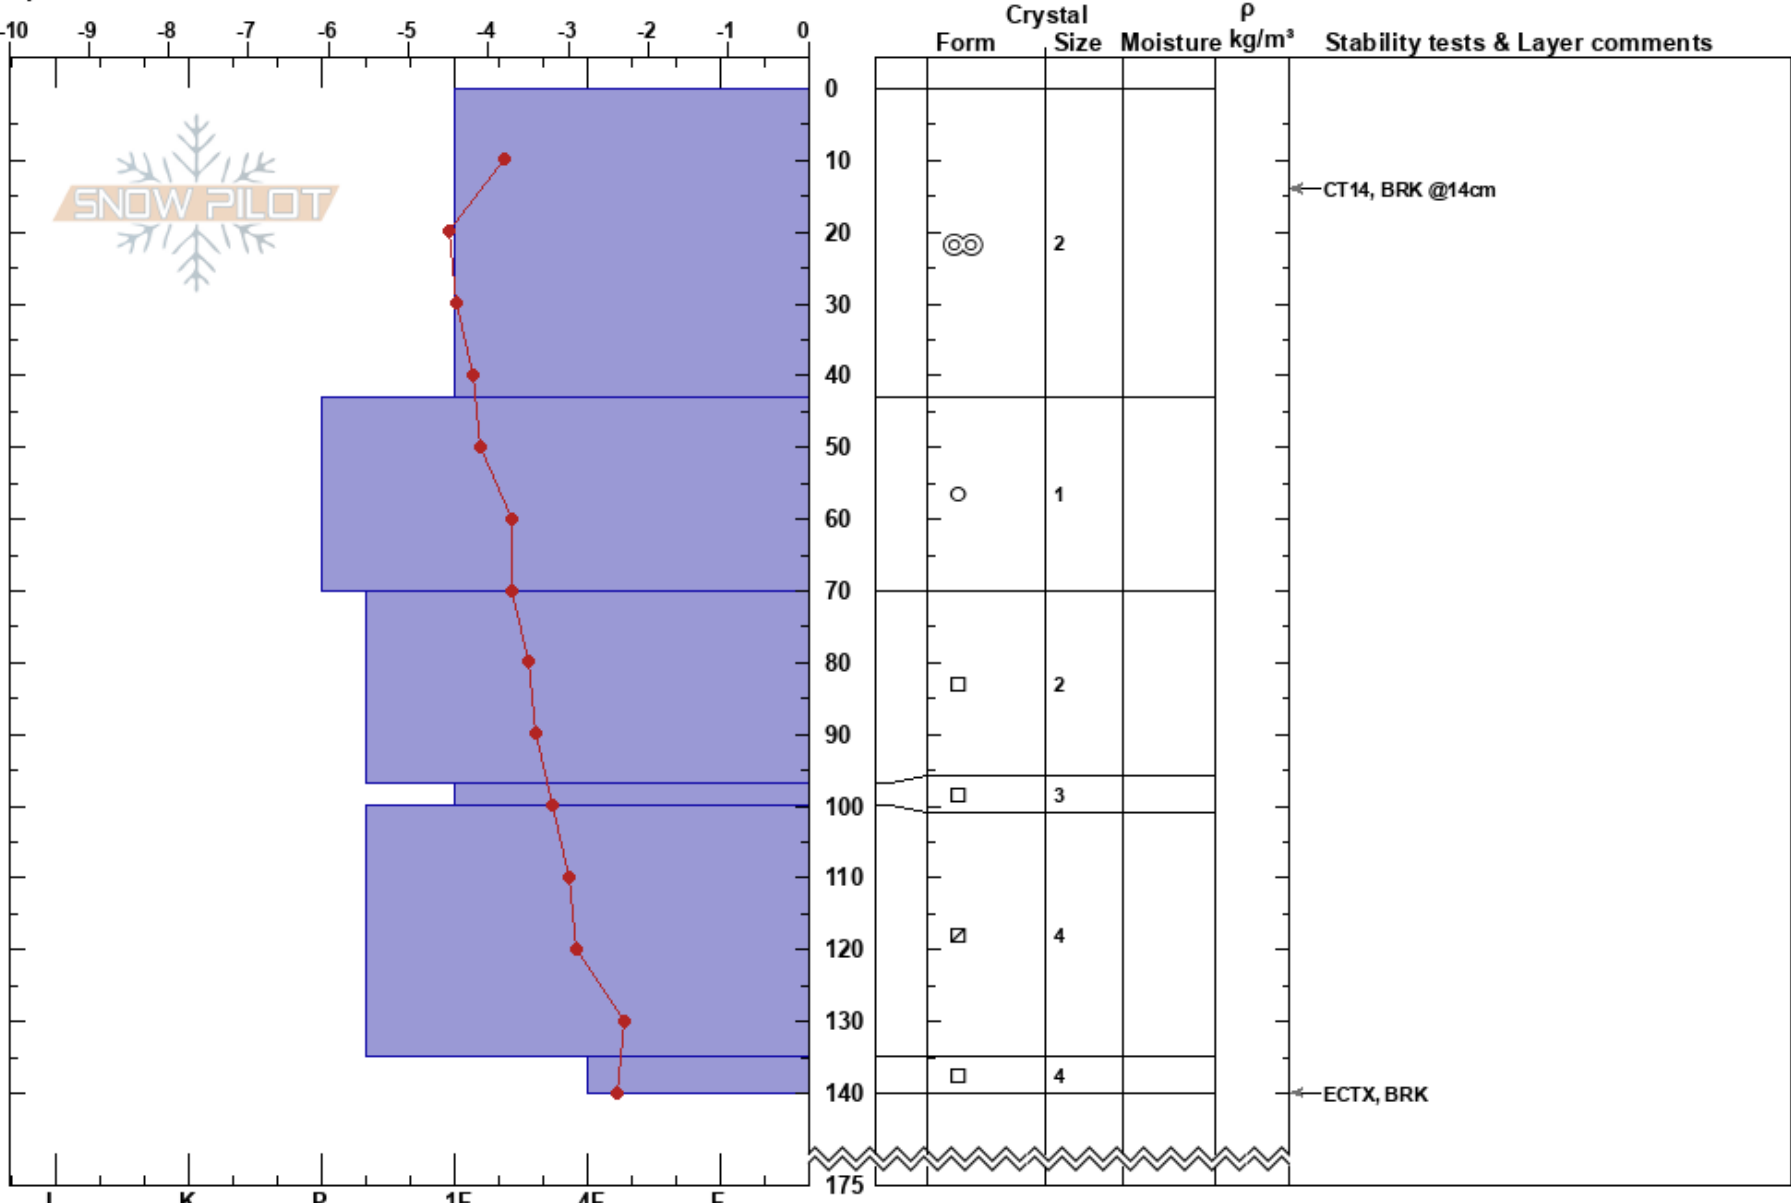

Cain Meadow SSV
Banff, Yoho and Kootenay
AB

Gary Butler
03/04/2021 - 12:00
Co-ord: 50.99415N, -115.52537W
Slope Angle: 18°
Aspect: 270°
Wind Loading:

Stability: HS:175
Air Temperature: -1.4°C PF: 25 100-135cm: Problematic layer
Sky Cover: SCT
Precipitation: NO
Wind: NW Light Breeze

Specifics: Pit dug in a Ski Area

Notes: