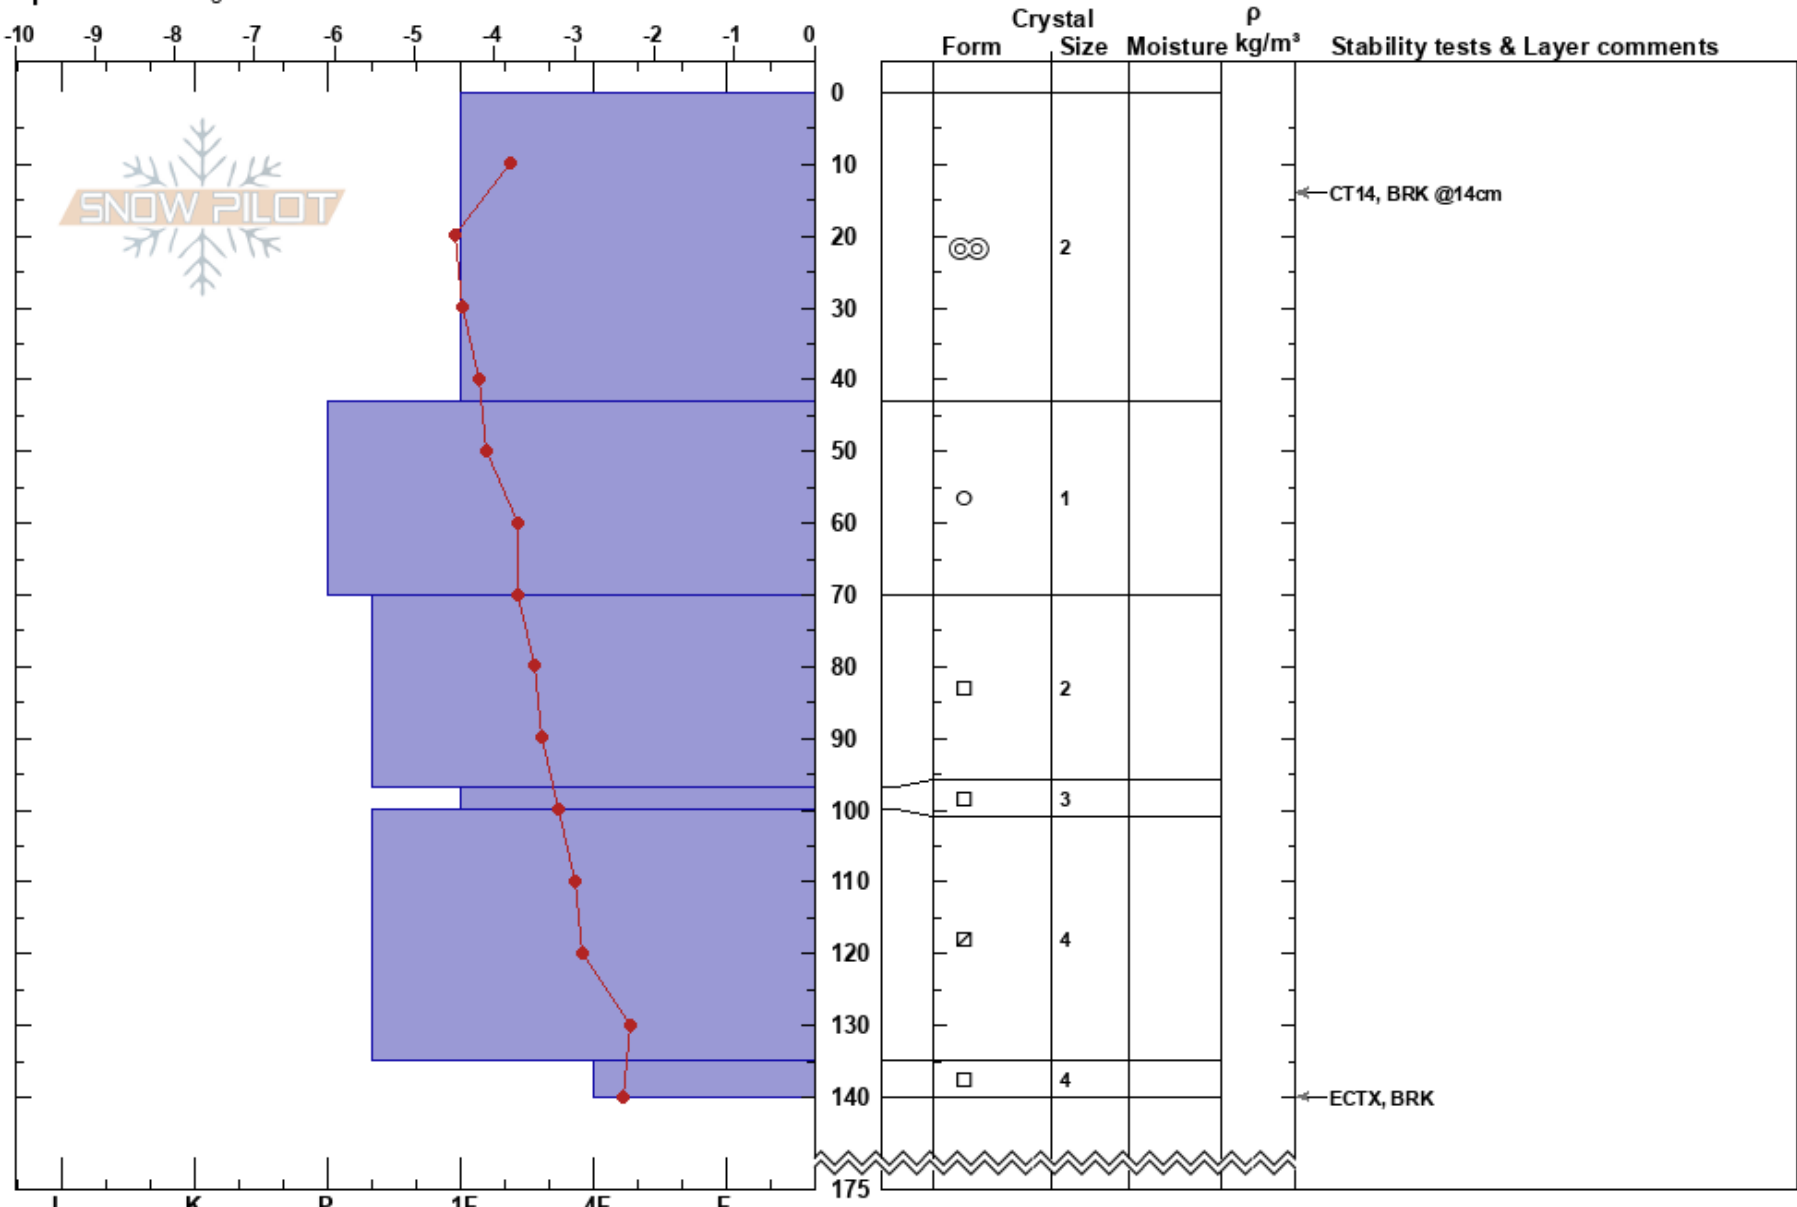

Cain Meadow SSV  
 Banff, Yoho and Kootenay AB

Gary Butler  
 03/04/2021 - 12:00  
 Co-ord: 50.99415N, -115.52537W  
 Slope Angle: 18°  
 Wind Loading:

Stability:  
 Air Temperature: -1.4°C  
 Sky Cover: SCT  
 Precipitation: NO  
 Wind: NW Light Breeze

HS: 175  
 PF: 25  
 100-135cm: Problematic layer

Elevation: 2100 m  
 Aspect: 270°  
 Specifics: Pit dug in a Ski Area

Notes: