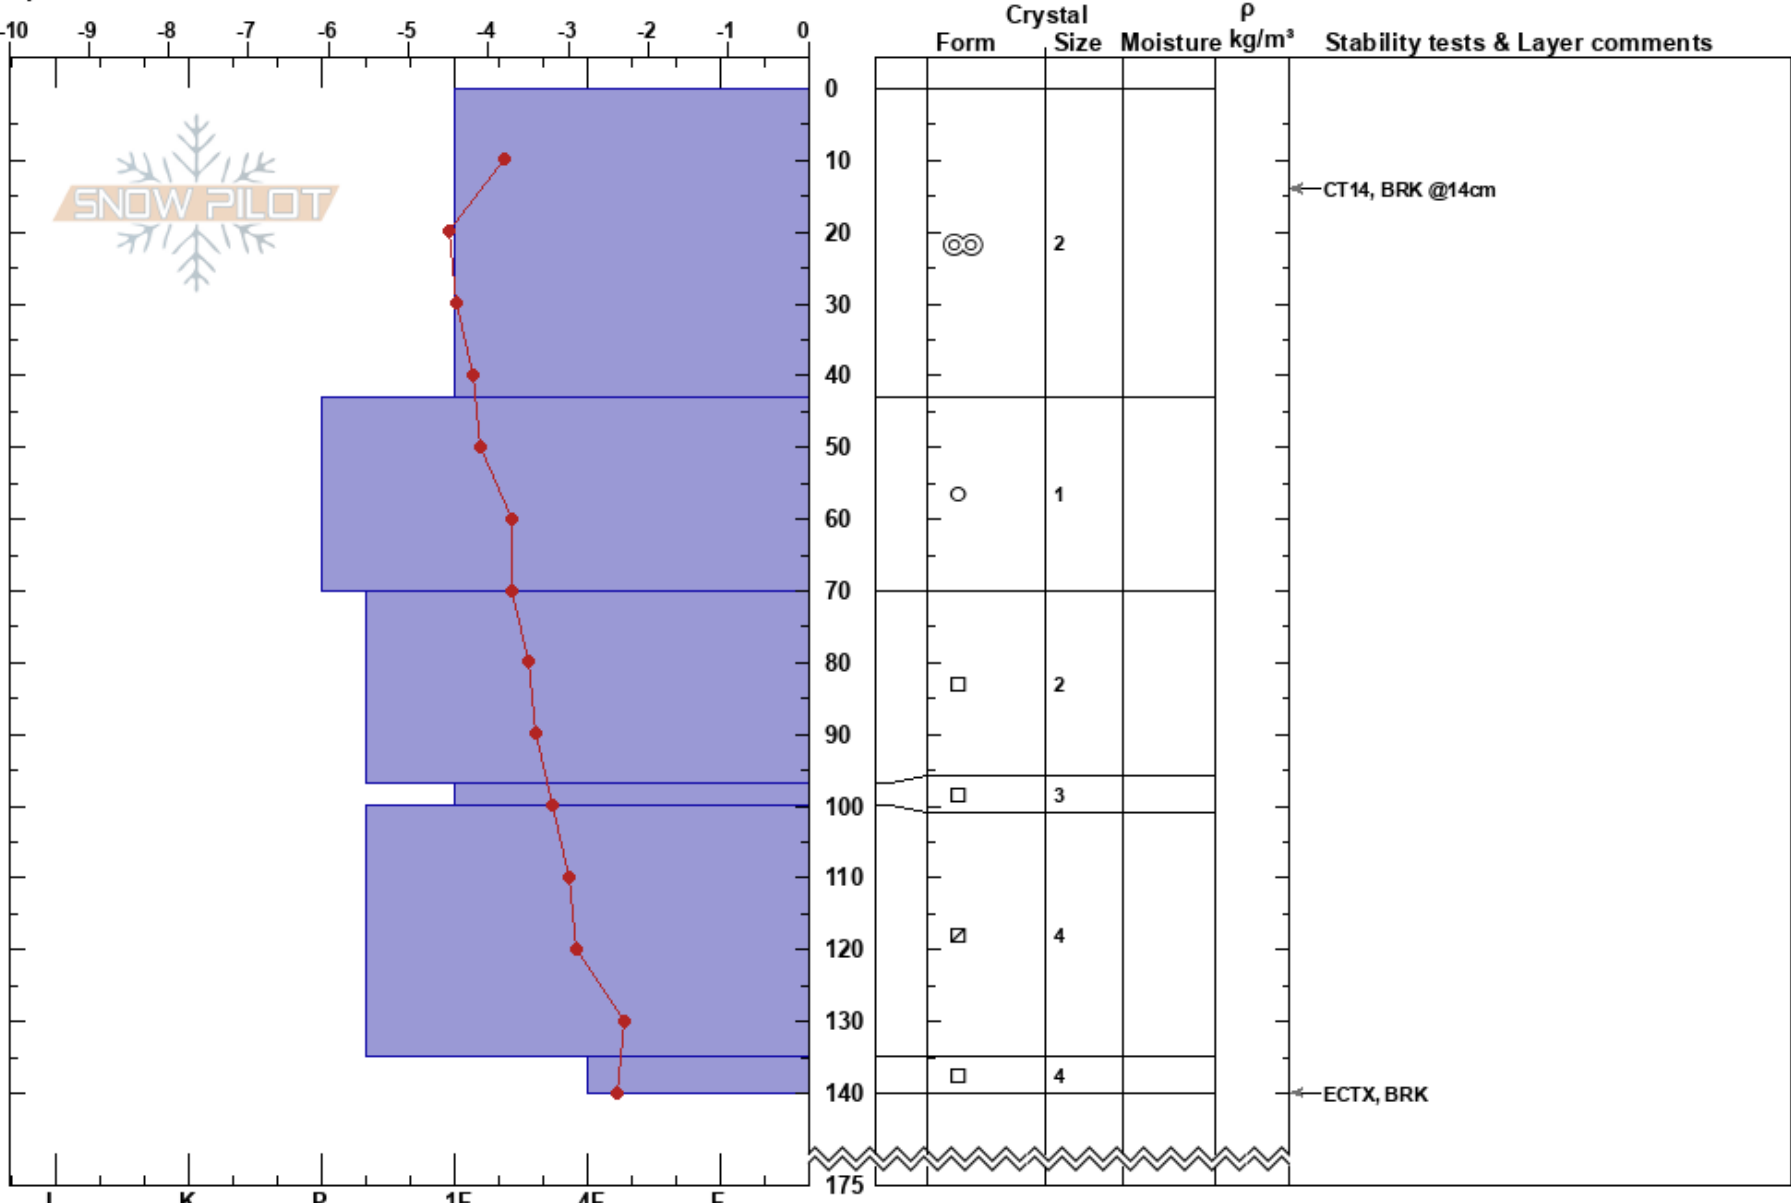

Cain Meadow SSV  
Banff, Yoho and Kootenay  
AB

Gary Butler  
03/04/2021 - 12:00  
Co-ord: 50.99415N, -115.52537W  
Slope Angle: 18°  
Aspect: 270°  
Wind Loading:

Stability: HS:175  
Air Temperature: -1.4°C PF: 25 100-135cm: Problematic layer  
Sky Cover: SCT  
Precipitation: NO  
Wind: NW Light Breeze

Specifics: Pit dug in a Ski Area

Notes: