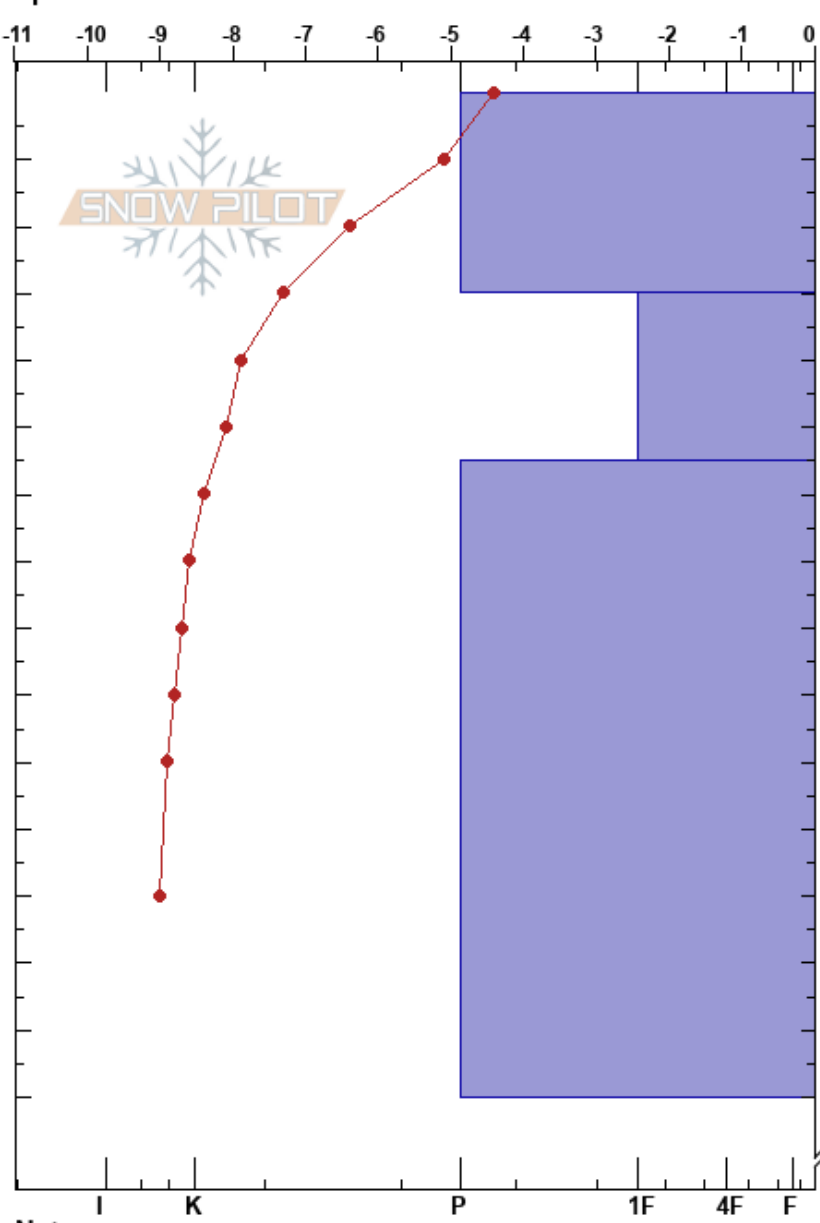

Ekorrkammen
 Sylarna
 Sweden
 Elevation: 1454 m
 Aspect: NE
 Specifics:

Oskar Brodén
 11/03/2022 - 11:14
 Co-ord:
 Slope Angle: 28°
 Wind Loading: no

Stability:
 Air Temperature: 0.8°C
 Sky Cover: FEW
 Precipitation: NO
 Wind: S Light Breeze

HS:400
 PF: 3
 Layer Notes:

Form	Crystal		ρ kg/m ³	Stability tests & Layer comments
	Size	Moisture		
•	0.5			
/	1			← ECTN26 @31cm
•	0.5			

Notes: