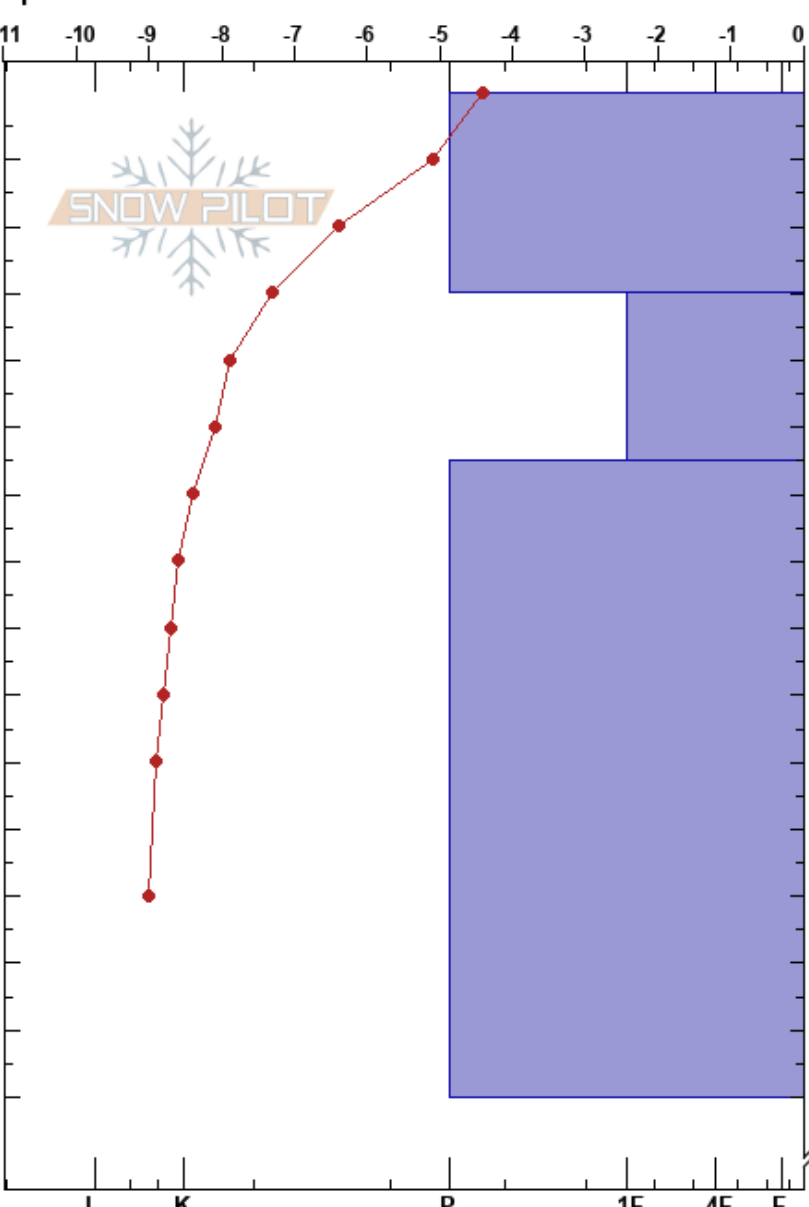

Ekorrkammen
Sylarna
Sweden
Elevation: 1454 m
Aspect: NE
Specifics:

Oskar Brodén
11/03/2022 - 11:14
Co-ord:
Slope Angle: 28°
Wind Loading: no

Stability:
Air Temperature: 0.8°C
Sky Cover: FEW
Precipitation: NO
Wind: S Light Breeze

HS:400
PF: 3
Layer Notes:

Notes: I K P 1F 4F F