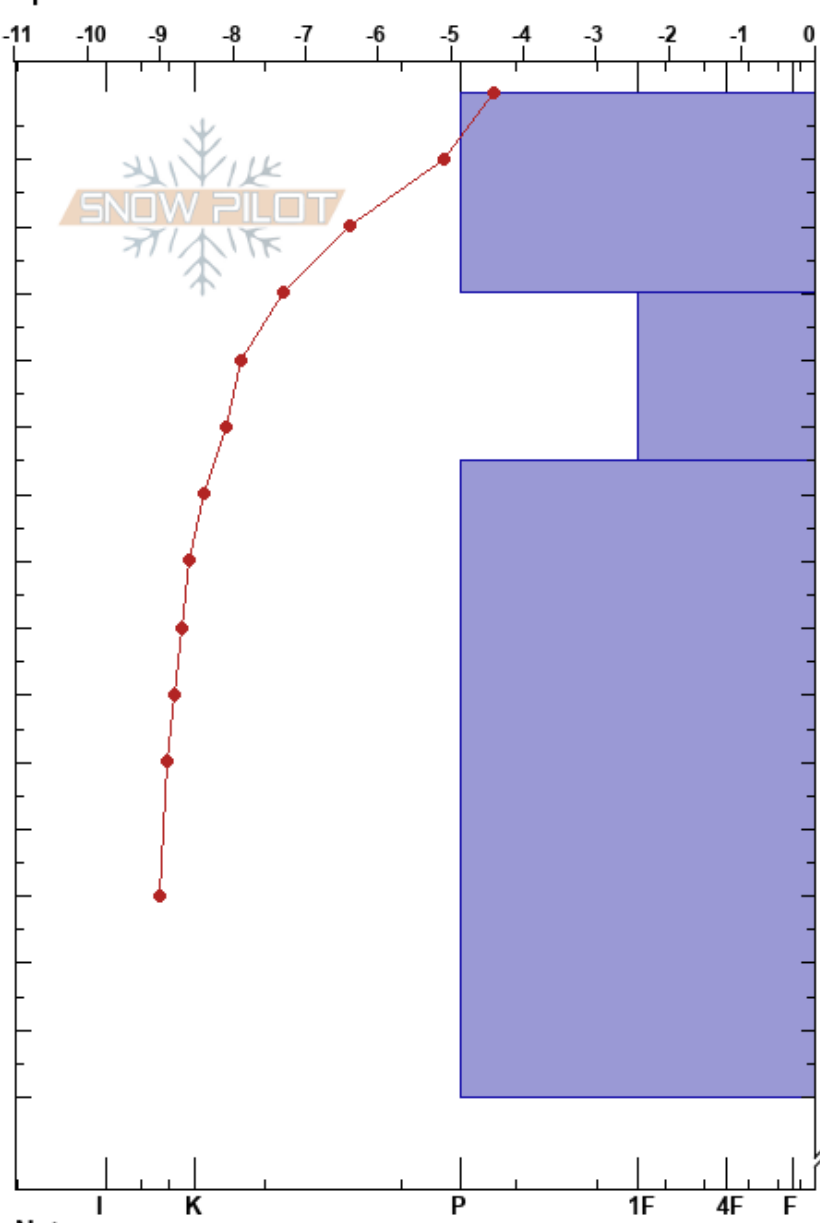

Ekorrkammen
 Sylarna
 Sweden
 Elevation: 1454 m
 Aspect: NE
 Specifics:

Oskar Brodén
 11/03/2022 - 11:14
 Co-ord:
 Slope Angle: 28°
 Wind Loading: no

Stability:
 Air Temperature: 0.8°C
 Sky Cover: FEW
 Precipitation: NO
 Wind: S Light Breeze

HS:400
 PF: 3
 Layer Notes:

Form	Crystal		Moisture	ρ kg/m ³	Stability tests & Layer comments
	Size				
•	0.5				
/	1				← ECTN26 @31cm
•	0.5				

Notes: