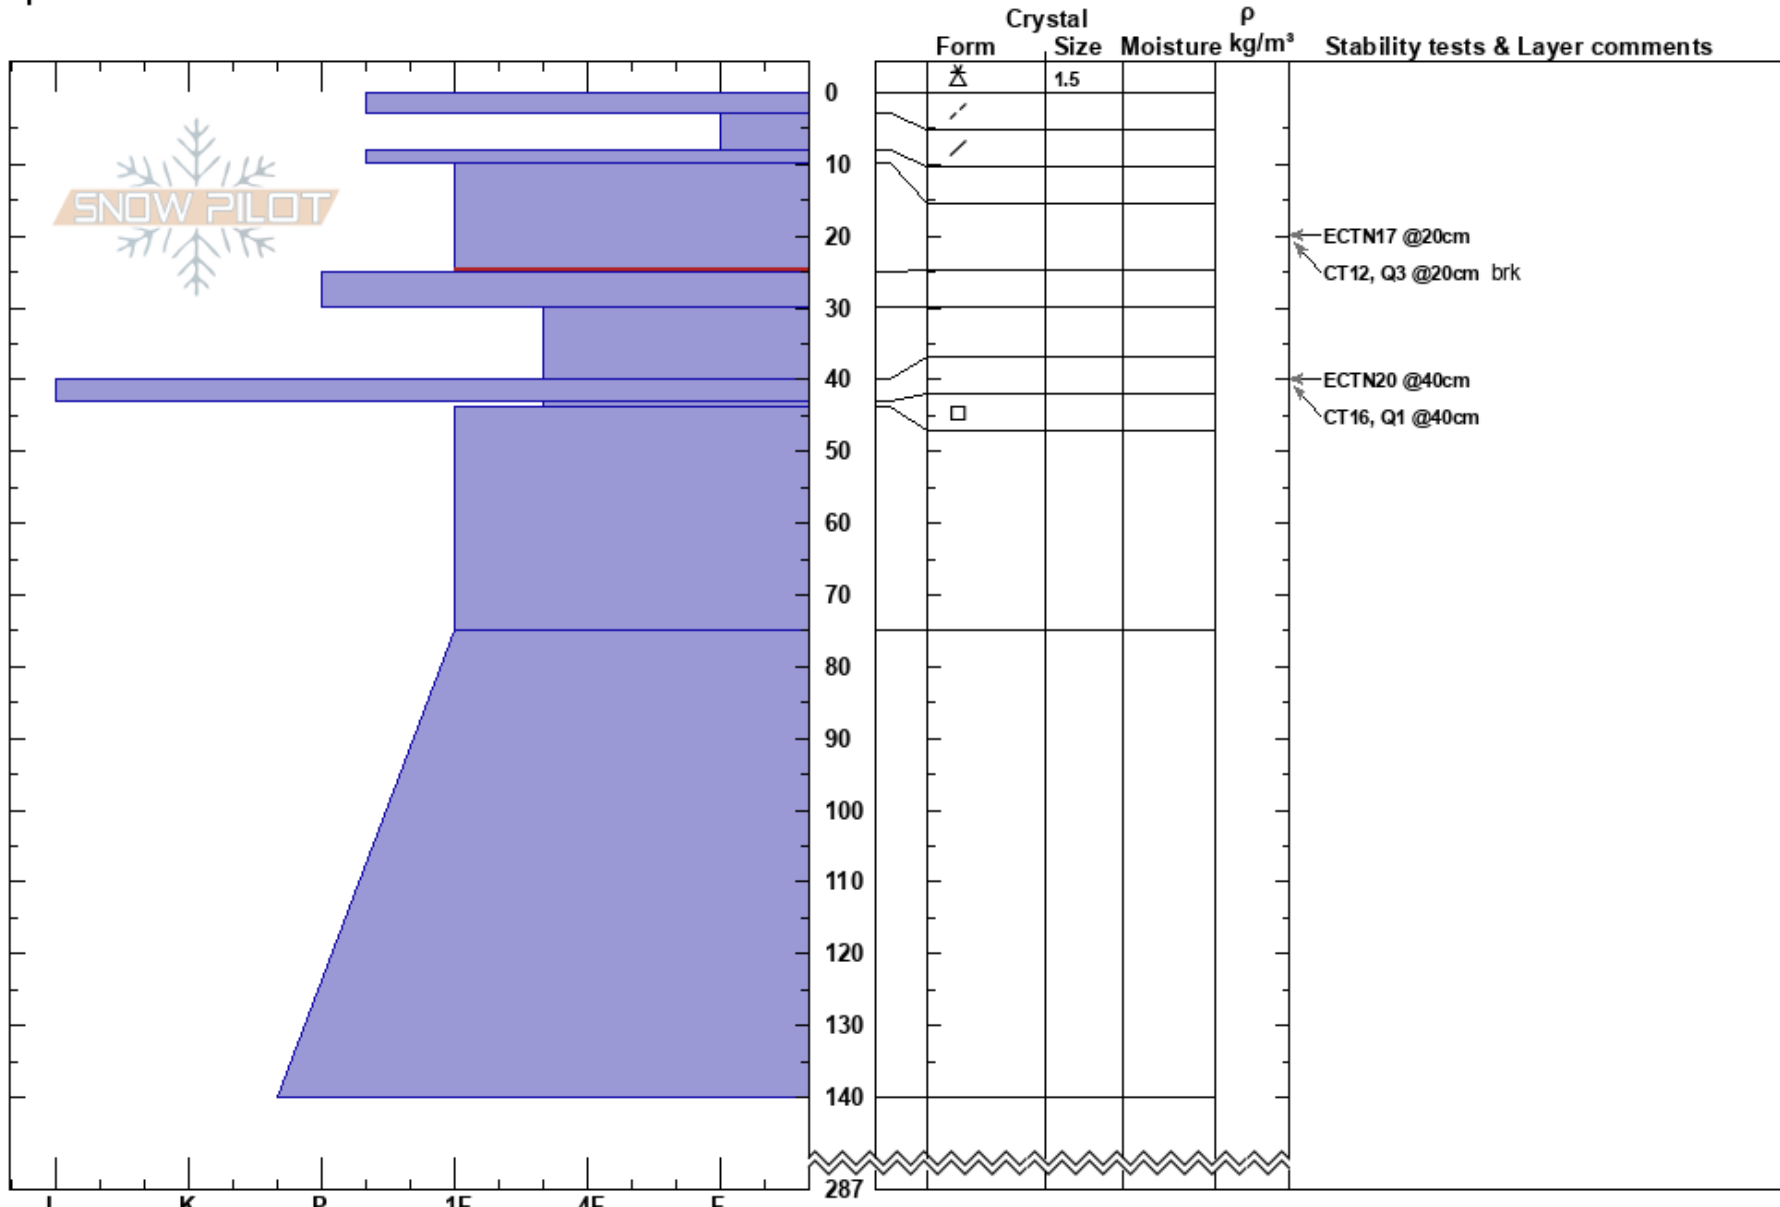

N Lunch rock 20220310
 Castle Peak Area
 CA
 Elevation: 8111 ft
 Aspect: 320°
 Specifics:

Jason Smith
 03/10/2022 - 12:00pm
 Co-ord: 39.36528N, -120.36290W
 Slope Angle: 23°
 Wind Loading: no

Stability:
 Air Temperature:
 Sky Cover: CLR
 Precipitation: NO
 Wind: SW Moderate

HS:287
 PF: 22 10-25cm: Problematic layer
 PS: 5

Notes: strong -extreme NE winds apparent on ridge tops- jets of snow and strong ridgetop gusts present throughout day. location where we dug pit had reverse wind direction due to rolling winds.