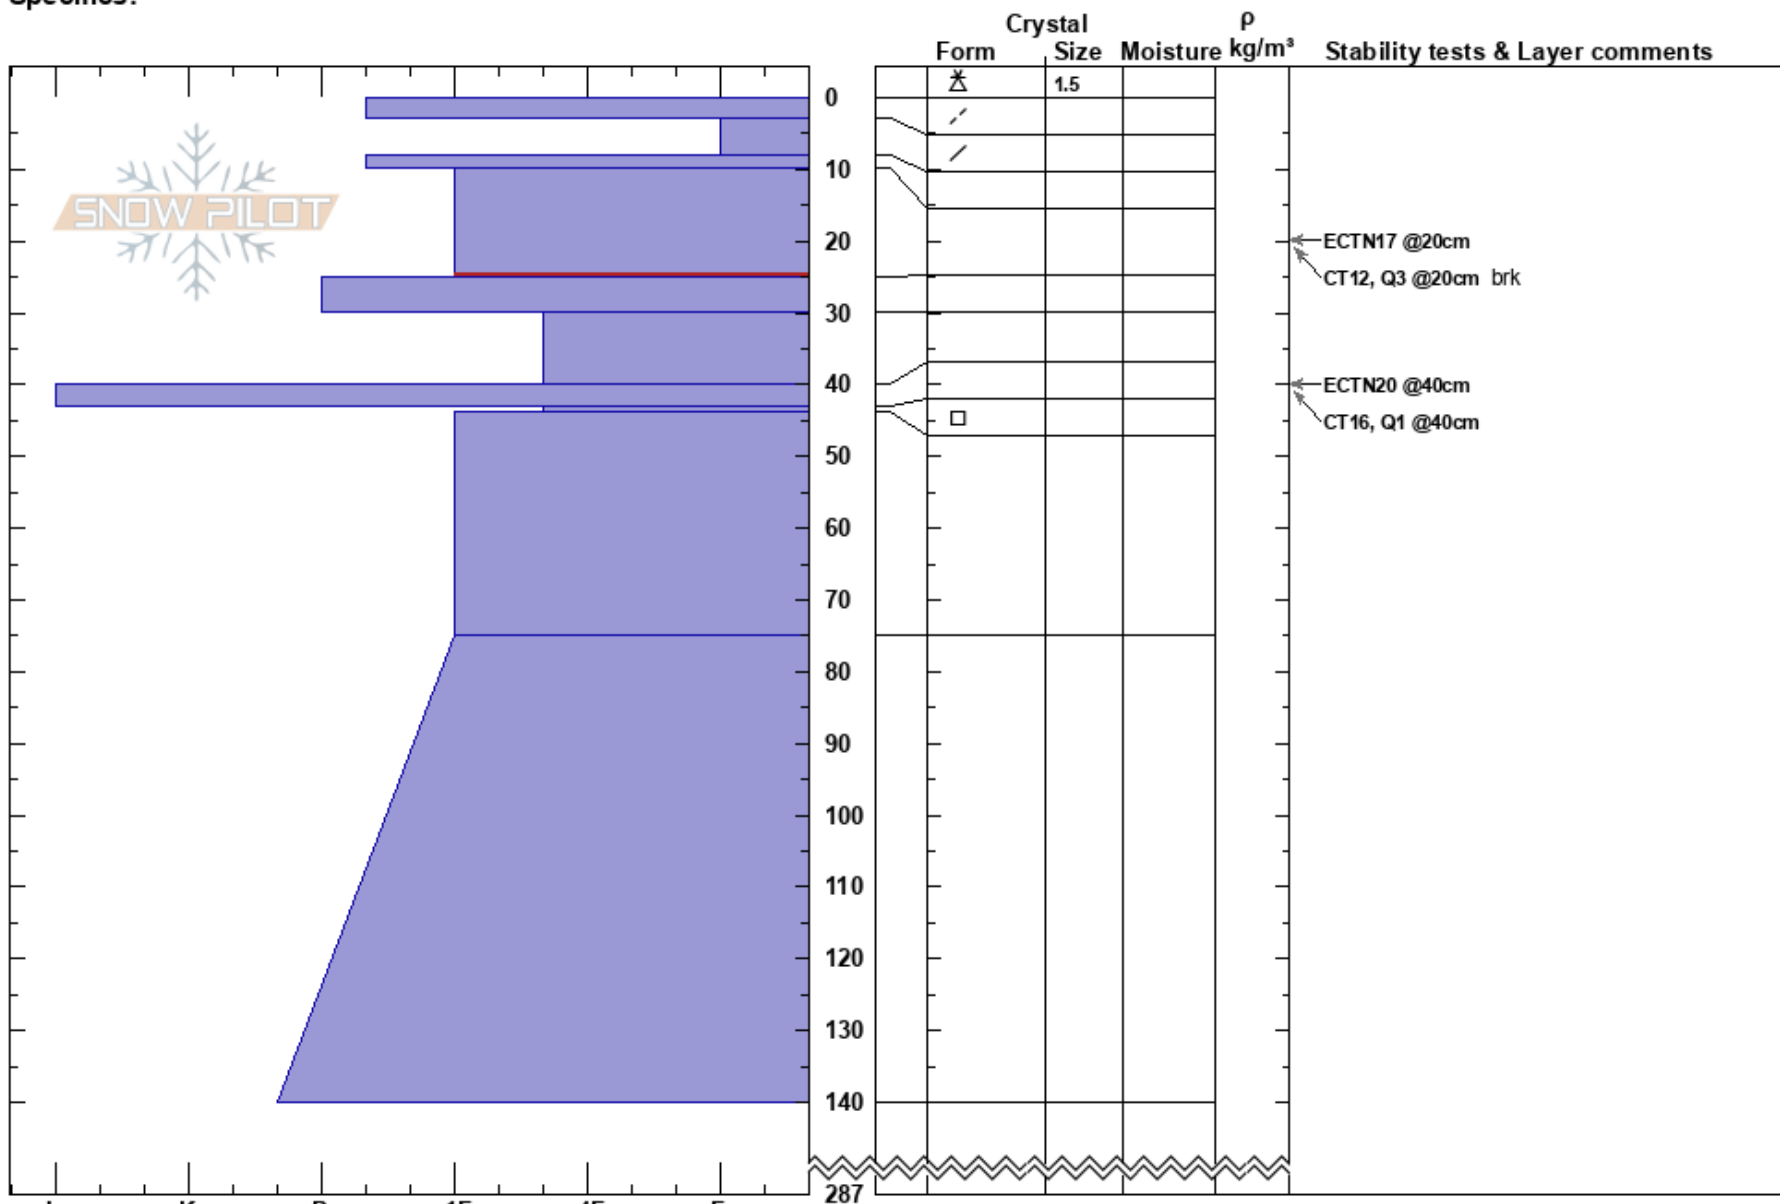

N Lunch rock 20220310
 Castle Peak Area
 CA
 Elevation: 8111 ft
 Aspect: 320°
 Specifics:

Jason Smith
 03/10/2022 - 12:00pm
 Co-ord: 39.36528N, -120.36290W
 Slope Angle: 23°
 Wind Loading: no

Stability:
 Air Temperature:
 Sky Cover: CLR
 Precipitation: NO
 Wind: SW Moderate

HS:287
 PF: 22 10-25cm: Problematic layer
 PS: 5

Notes: strong -extreme NE winds apparent on ridge tops- jets of snow and strong ridgetop gusts present throughout day. location where we dug pit had reverse wind direction due to rolling winds.