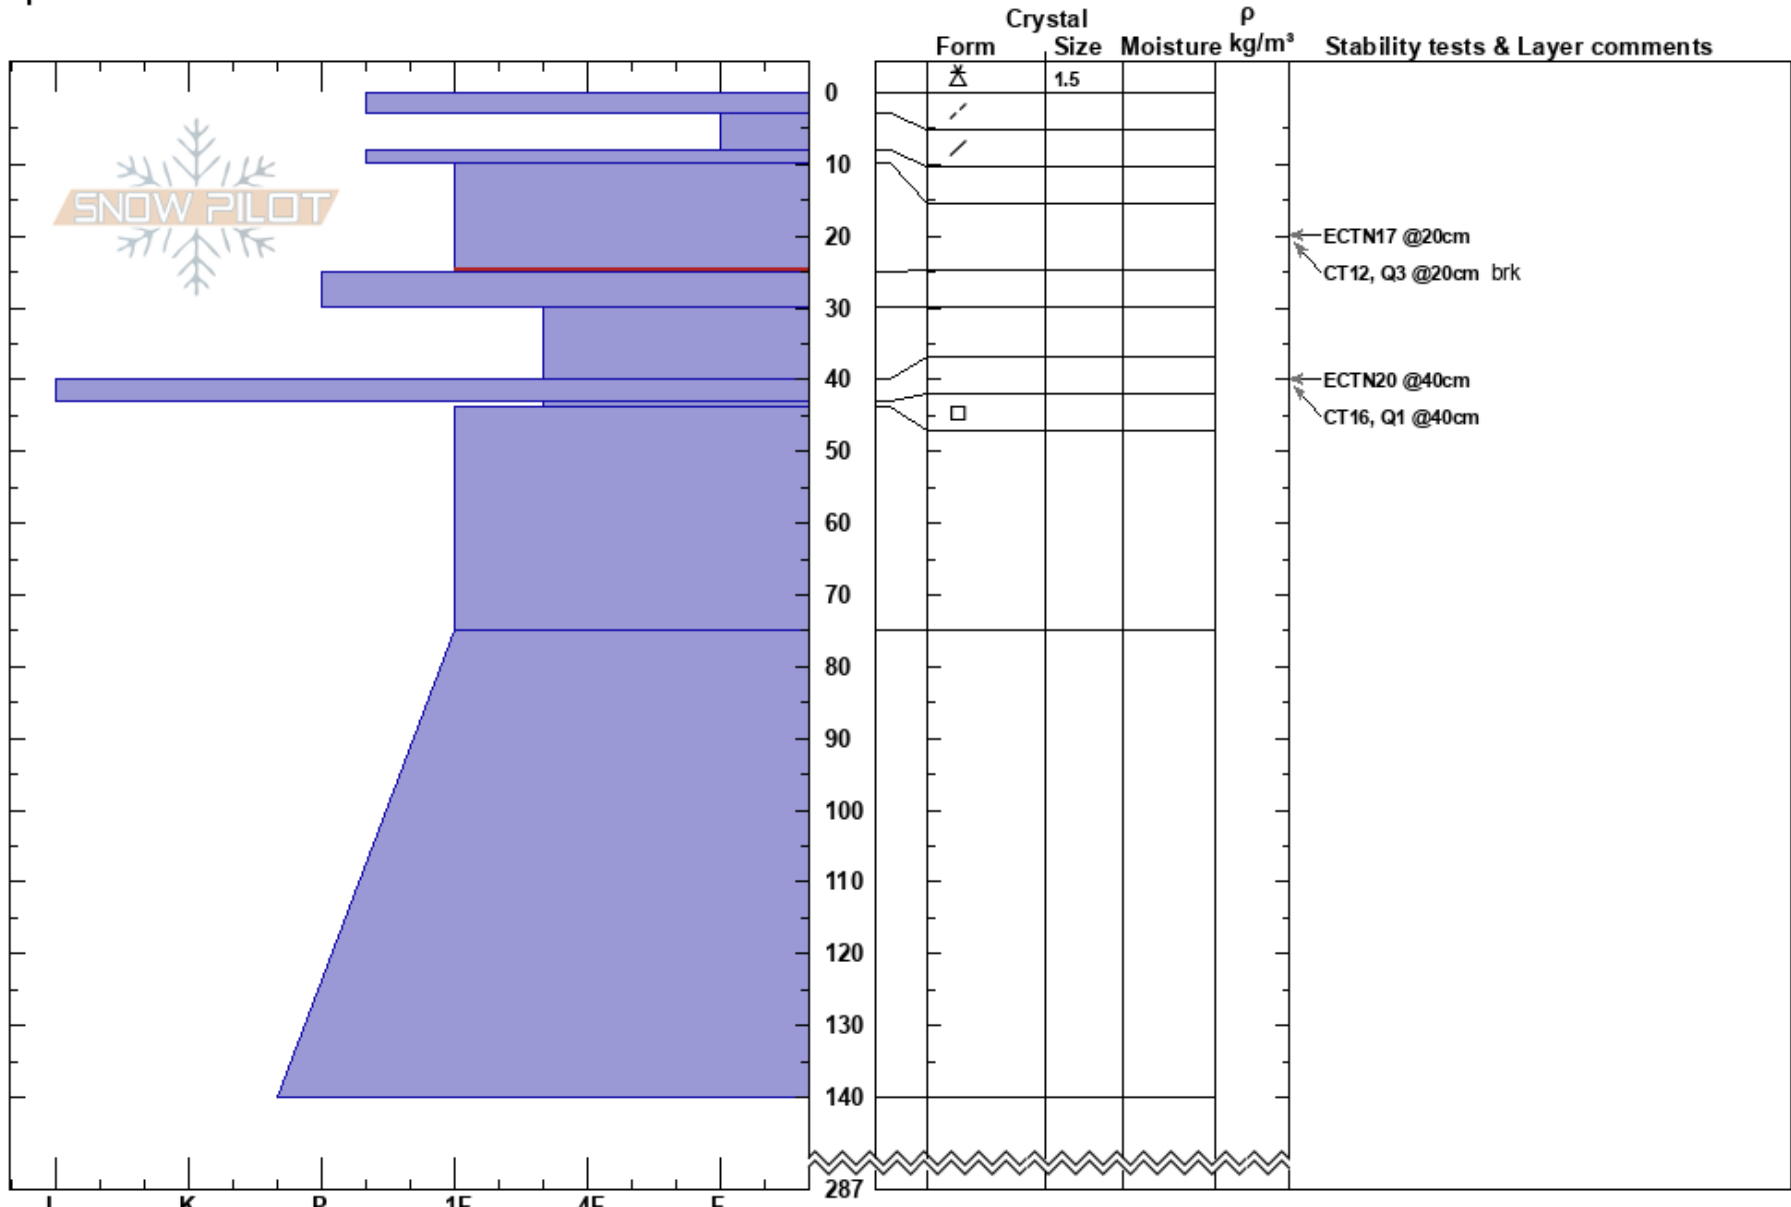

N Lunch rock 20220310  
 Castle Peak Area  
 CA  
 Elevation: 8111 ft  
 Aspect: 320°  
 Specifics:

Jason Smith  
 03/10/2022 - 12:00pm  
 Co-ord: 39.36528N, -120.36290W  
 Slope Angle: 23°  
 Wind Loading: no

Stability:  
 Air Temperature: HS:287  
 Sky Cover: CLR  
 Precipitation: NO  
 Wind: SW Moderate  
 PF: 22 10-25cm: Problematic layer  
 PS: 5

**Notes:** strong -extreme NE winds apparent on ridge tops- jets of snow and strong ridgetop gusts present throughout day. location where we dug pit had reverse wind direction due to rolling winds.