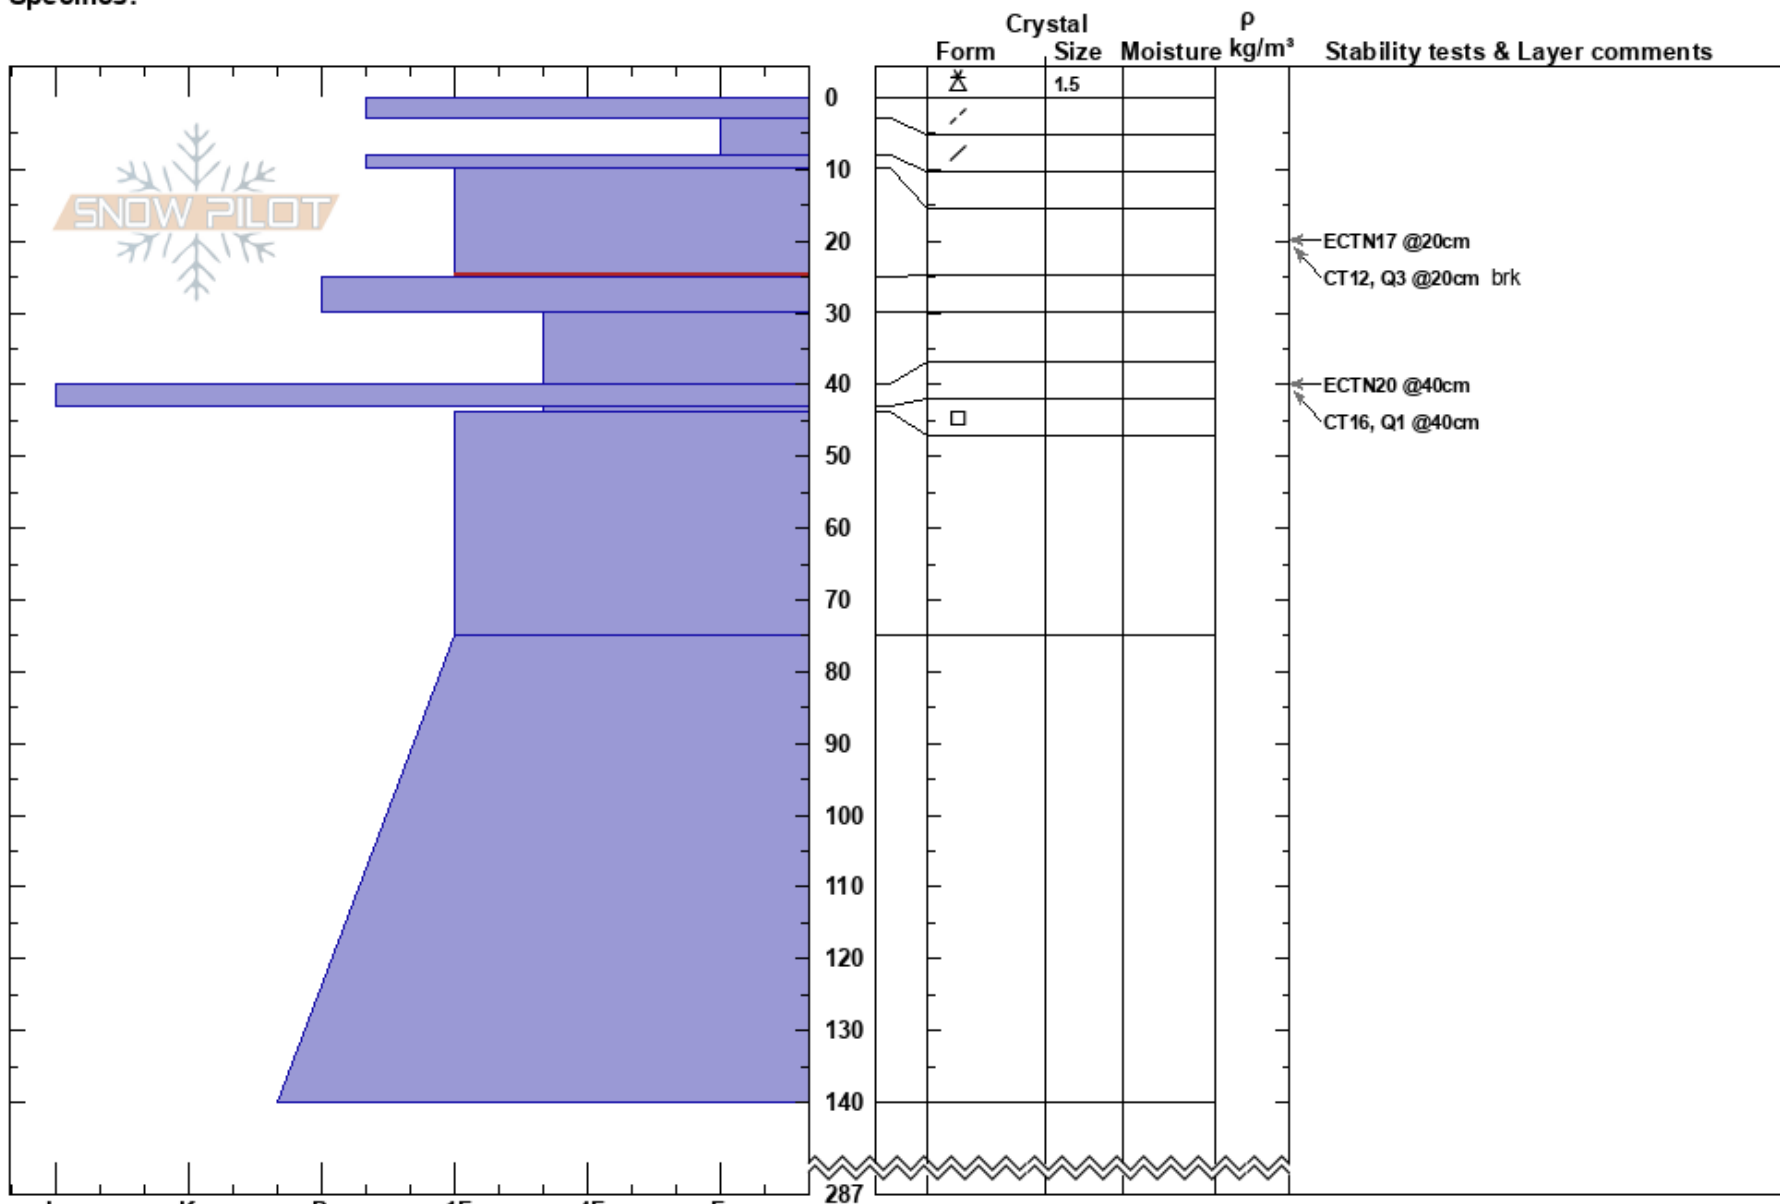

N Lunch rock 20220310  
 Castle Peak Area  
 CA  
 Elevation: 8111 ft  
 Aspect: 320°  
 Specifics:

Jason Smith  
 03/10/2022 - 12:00pm  
 Co-ord: 39.36528N, -120.36290W  
 Slope Angle: 23°  
 Wind Loading: no

Stability:  
 Air Temperature:  
 Sky Cover: CLR  
 Precipitation: NO  
 Wind: SW Moderate

HS:287  
 PF: 22 10-25cm: Problematic layer  
 PS: 5

**Notes:** strong -extreme NE winds apparent on ridge tops- jets of snow and strong ridgetop gusts present throughout day. location where we dug pit had reverse wind direction due to rolling winds.