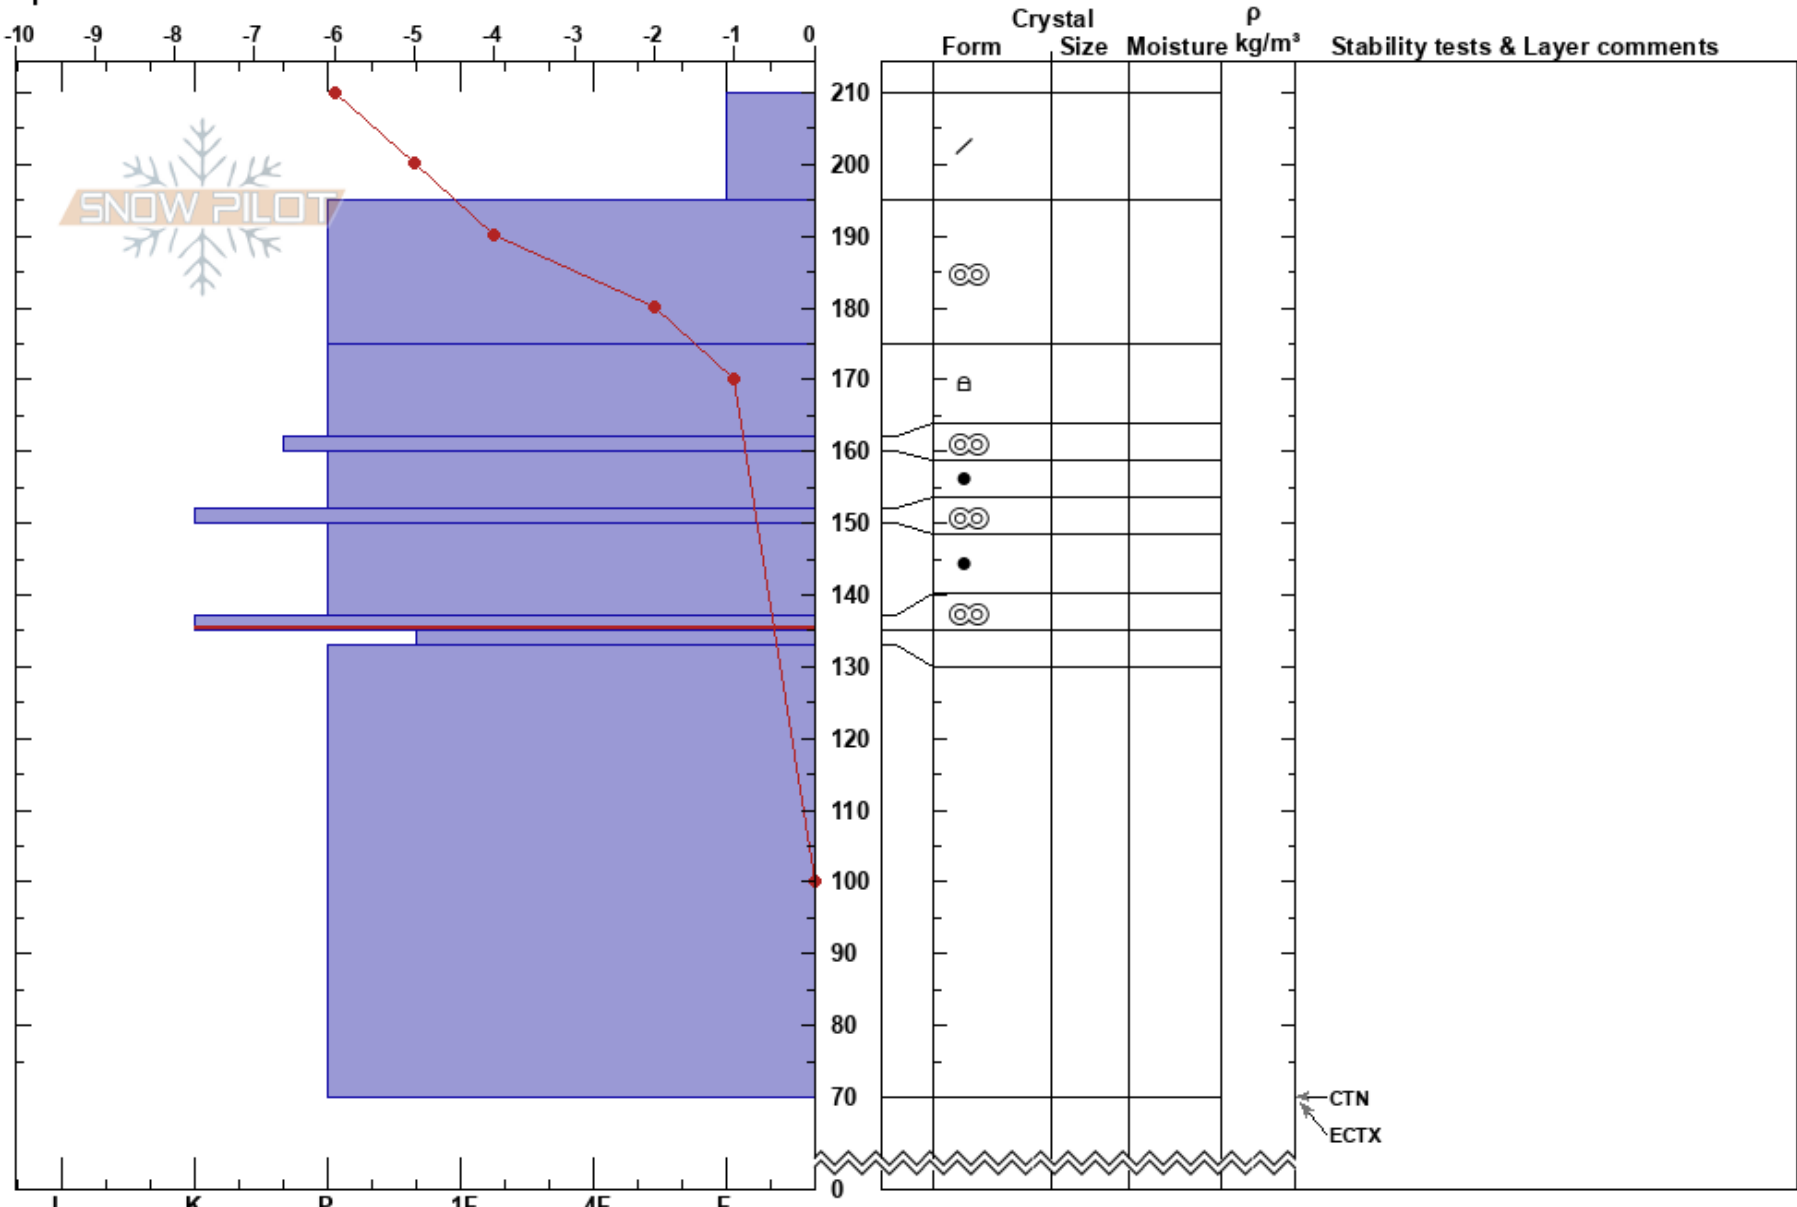

FAA Towers  
 Bitterroot  
 MT  
 Elevation: 5991 ft  
 Aspect: N  
 Specifics:

Mikey Church  
 03/10/2022 - 11:00am  
 Co-ord: 47.45524N, -115.67079W  
 Slope Angle: 33°  
 Wind Loading: previous

Stability:  
 Air Temperature: -6°C  
 Sky Cover: BKN  
 Precipitation: NO  
 Wind: W Calm

HS:210  
 PF: 15 137-135cm: Problematic layer  
 PS: 15

Notes:

← CTN  
 ← ECTX