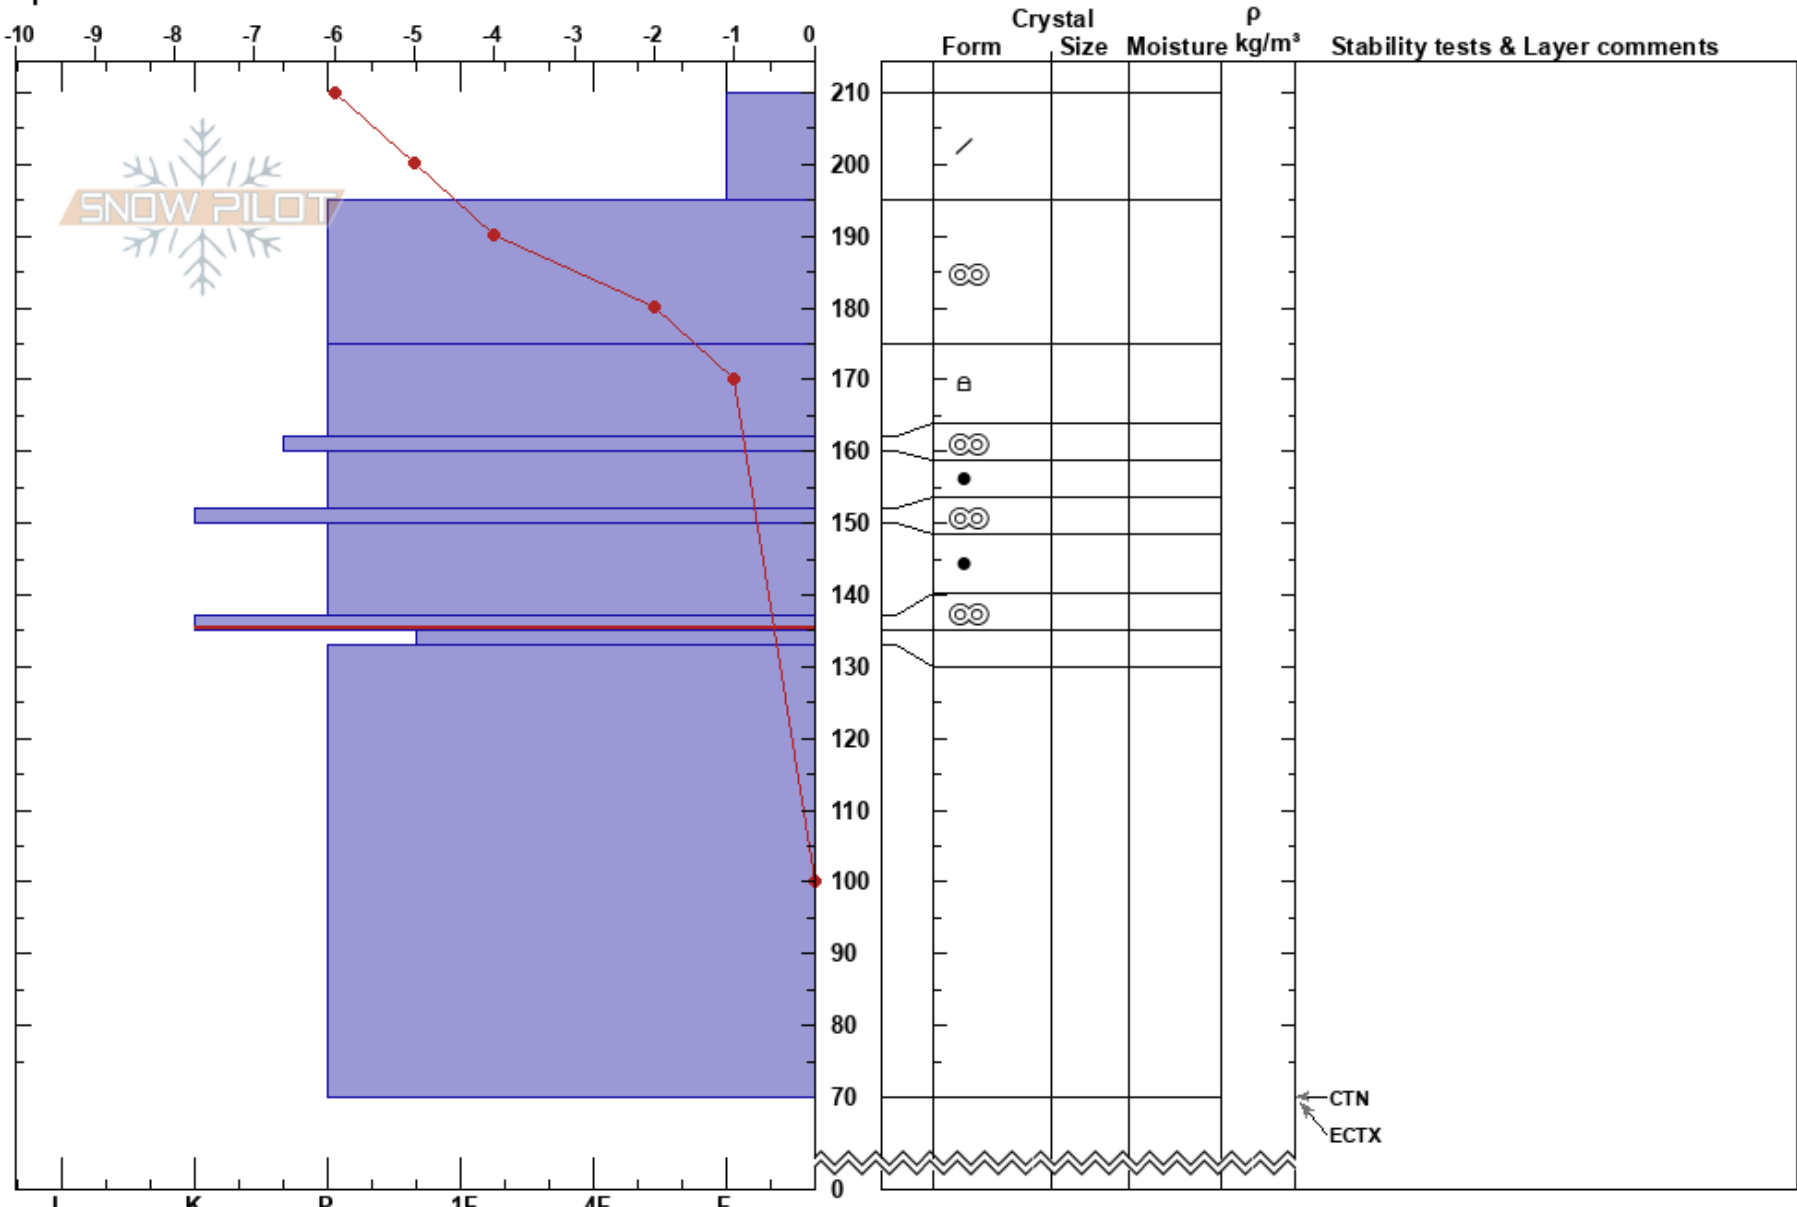

FAA Towers
 Bitterroot
 MT
 Elevation: 5991 ft
 Aspect: N
 Specifics:

Mikey Church
 03/10/2022 - 11:00am
 Co-ord: 47.45524N, -115.67079W
 Slope Angle: 33°
 Wind Loading: previous

Stability:
 Air Temperature: -6°C
 Sky Cover: BKN
 Precipitation: NO
 Wind: W Calm

HS:210
 PF: 15 137-135cm: Problematic layer
 PS: 15

Notes: