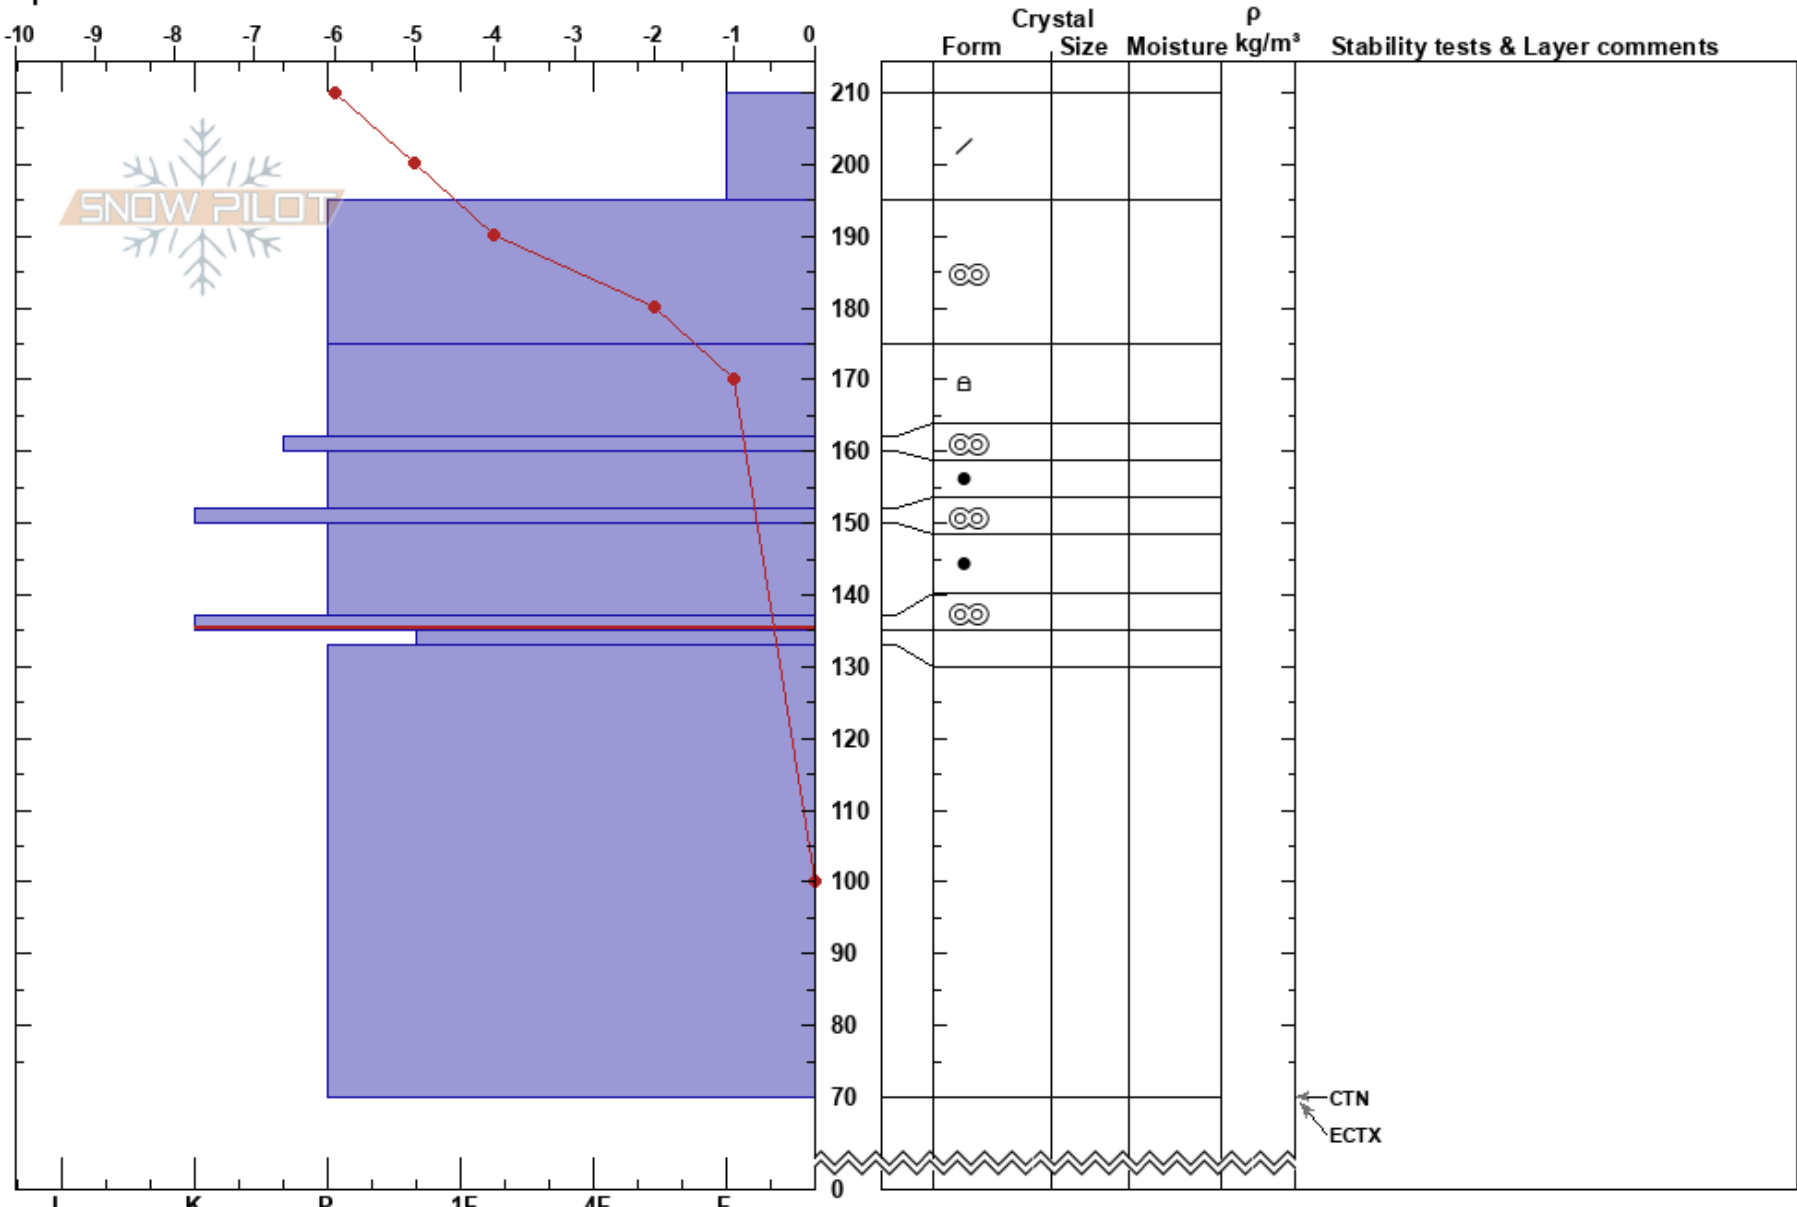

FAA Towers  
 Bitterroot  
 MT  
 Elevation: 5991 ft  
 Aspect: N  
 Specifics:

Mikey Church  
 03/10/2022 - 11:00am  
 Co-ord: 47.45524N, -115.67079W  
 Slope Angle: 33°  
 Wind Loading: previous

Stability:  
 Air Temperature: -6°C  
 Sky Cover: BKN  
 Precipitation: NO  
 Wind: W Calm

HS:210  
 PF: 15 137-135cm: Problematic layer  
 PS: 15

Notes:

I K P 1F 4F F  
 0

CTN  
 ECTX