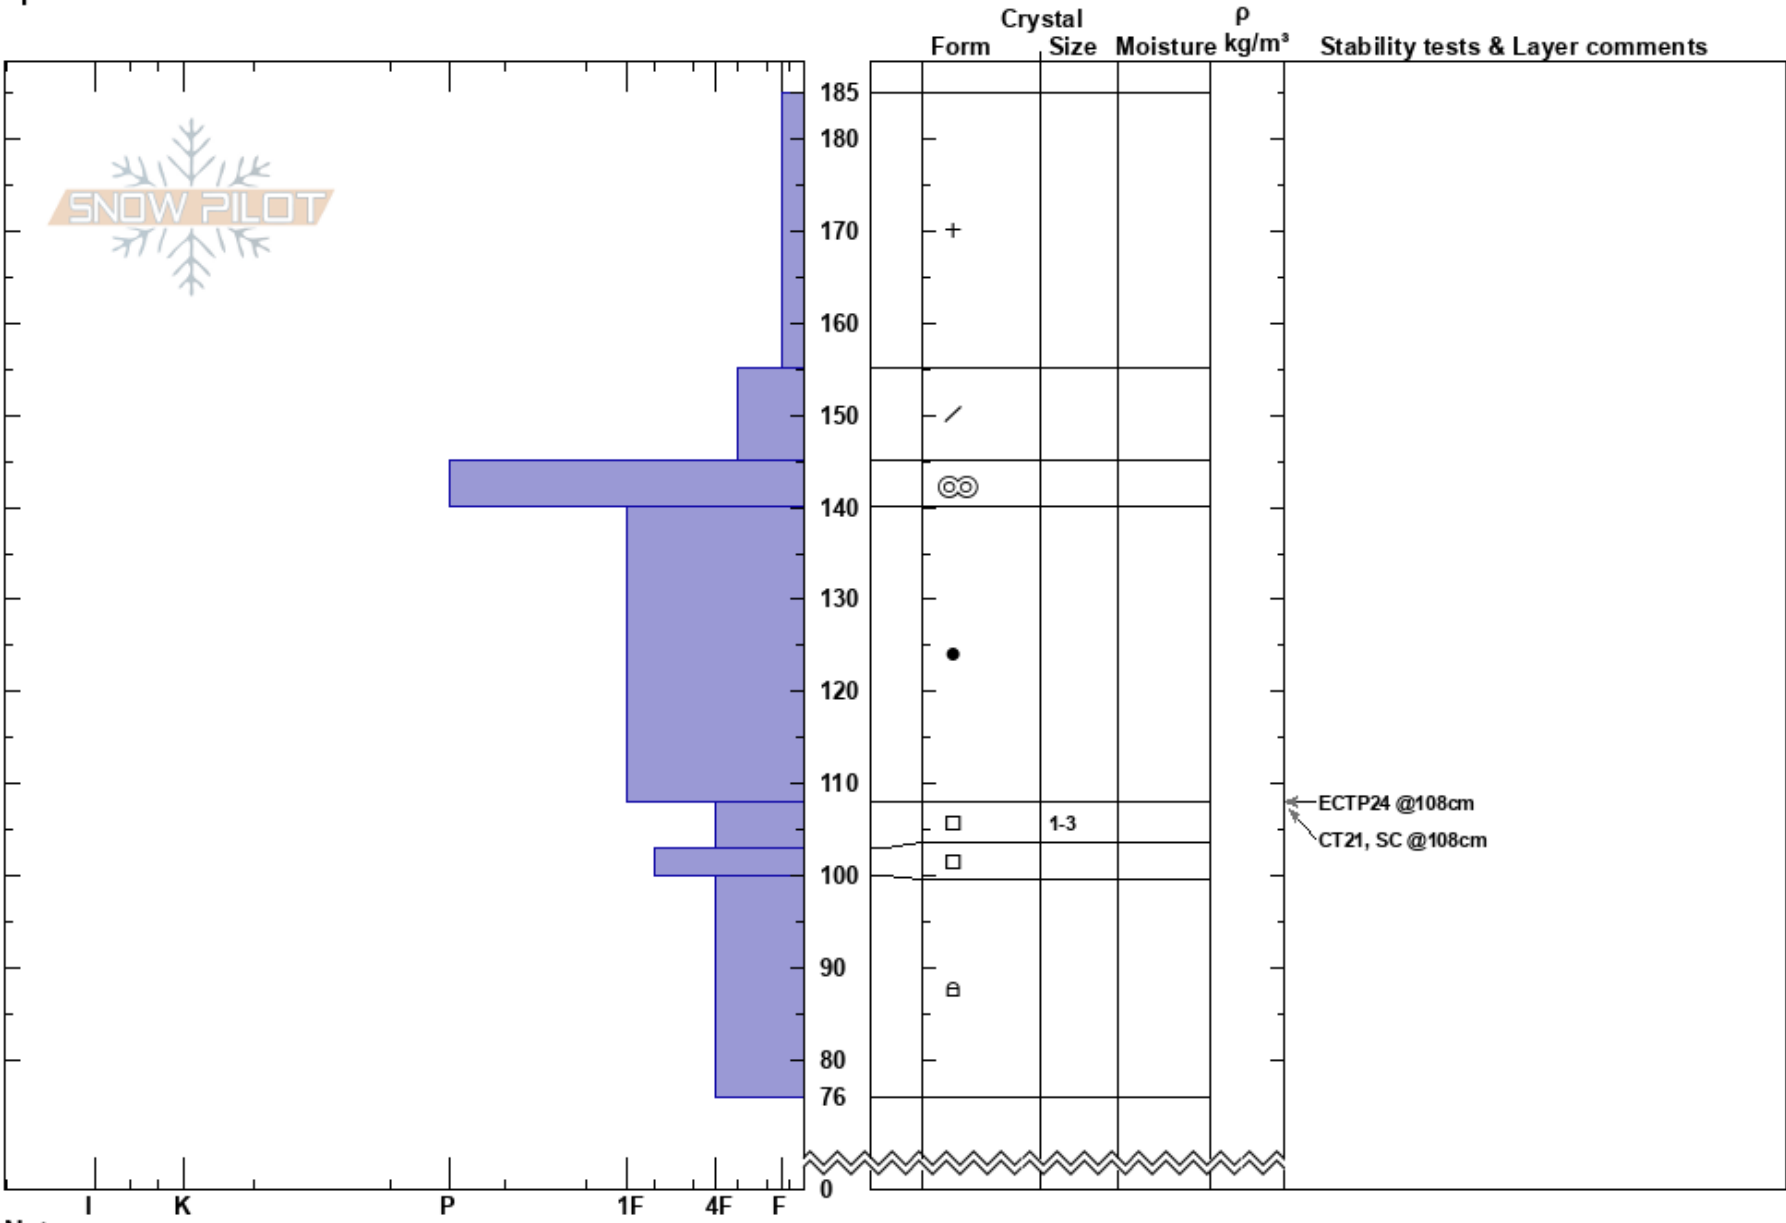

Soul Trees
 San Juan Range
 CO
Elevation: 11486 ft
Aspect: 90°
Specifics:

Jeff Davis
 03/10/2022 - 11:00am
Co-ord: 37.85516N, -107.73588W
Slope Angle: 22°
Wind Loading:

Stability:
Air Temperature:
Sky Cover: OVC
Precipitation: S-1
Wind: N Light Breeze

HS: 185
PF: 40 108-103cm: Problematic layer
PS: 20

Notes: