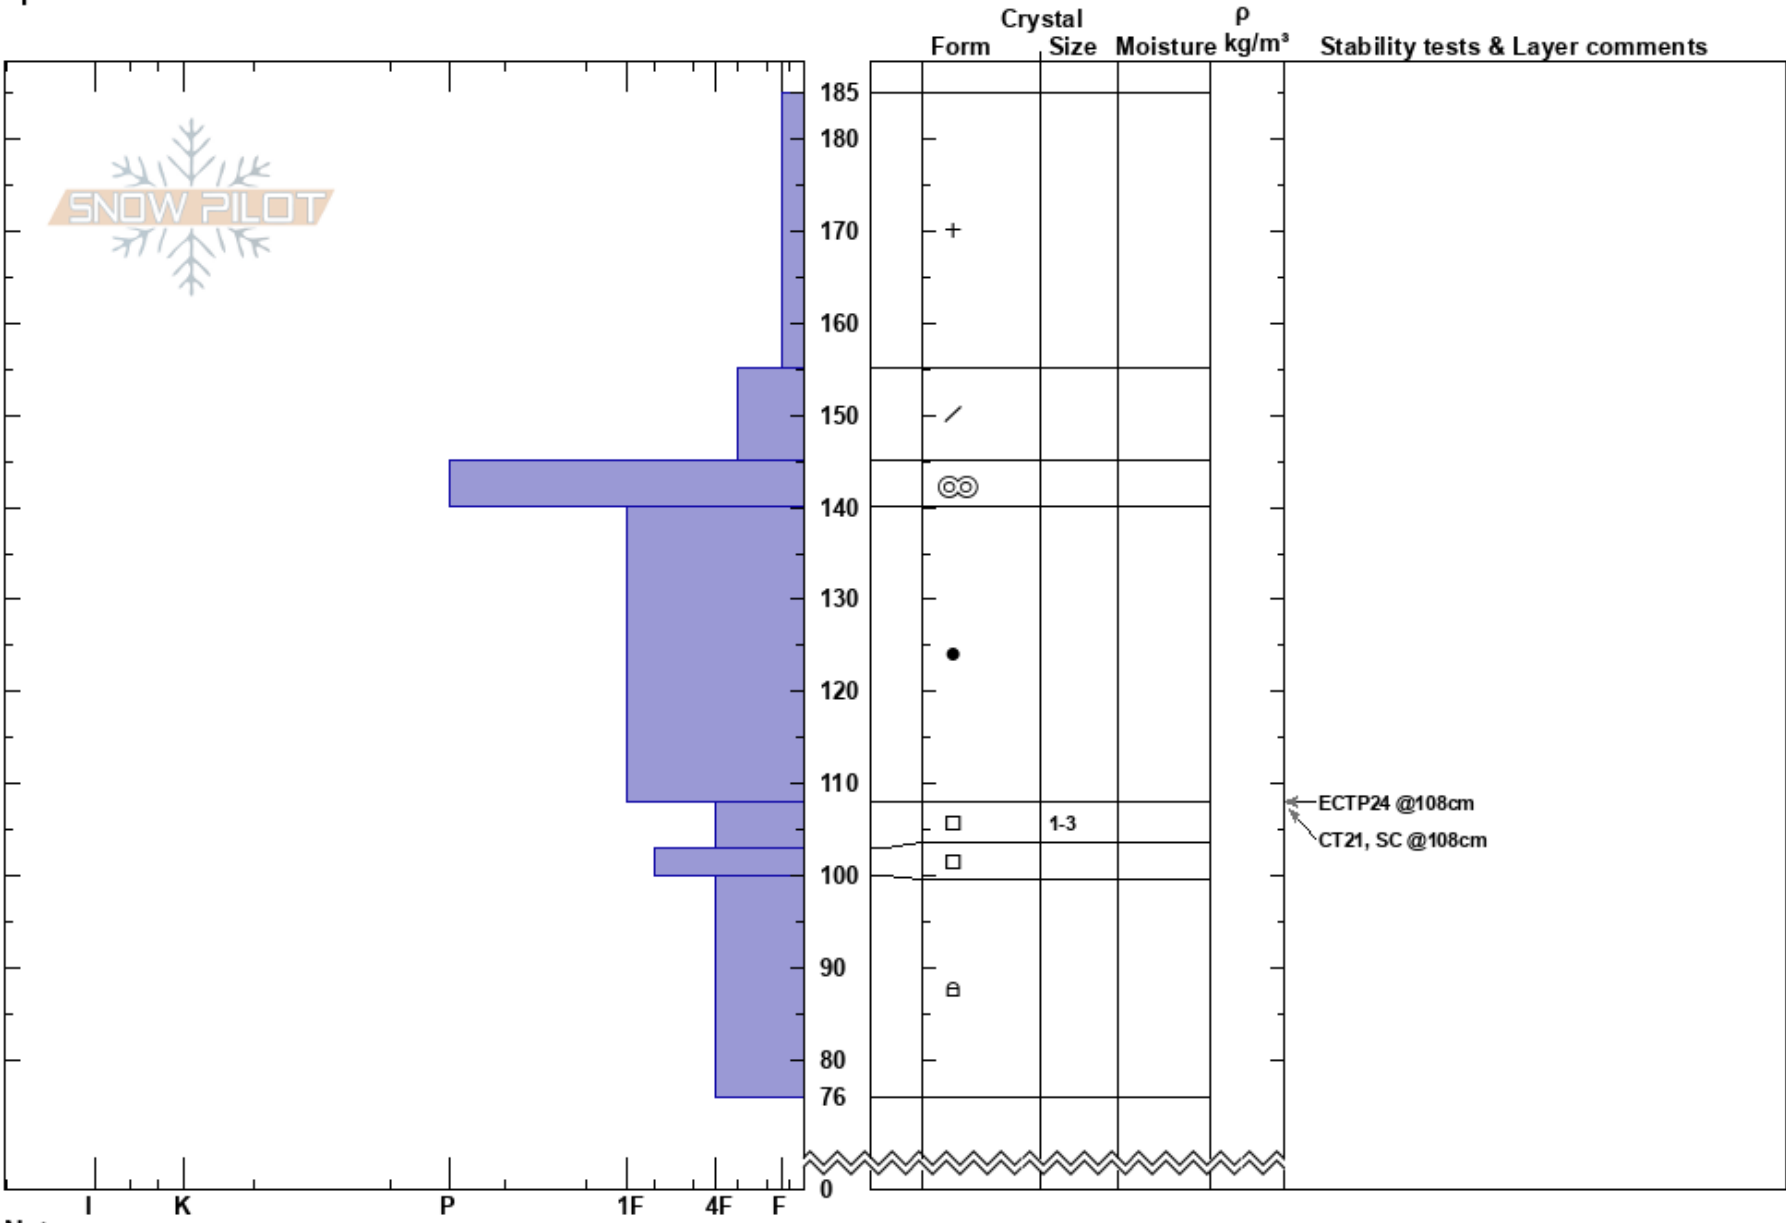

Soul Trees
 San Juan Range
 CO
Elevation: 11486 ft
Aspect: 90°
Specifics:

Jeff Davis
 03/10/2022 - 11:00am
Co-ord: 37.85516N, -107.73588W
Slope Angle: 22°
Wind Loading:

Stability:
Air Temperature: HS: 185
Sky Cover: OVC PF: 40 108-103cm: Problematic layer
Precipitation: S-1 PS: 20
Wind: N Light Breeze