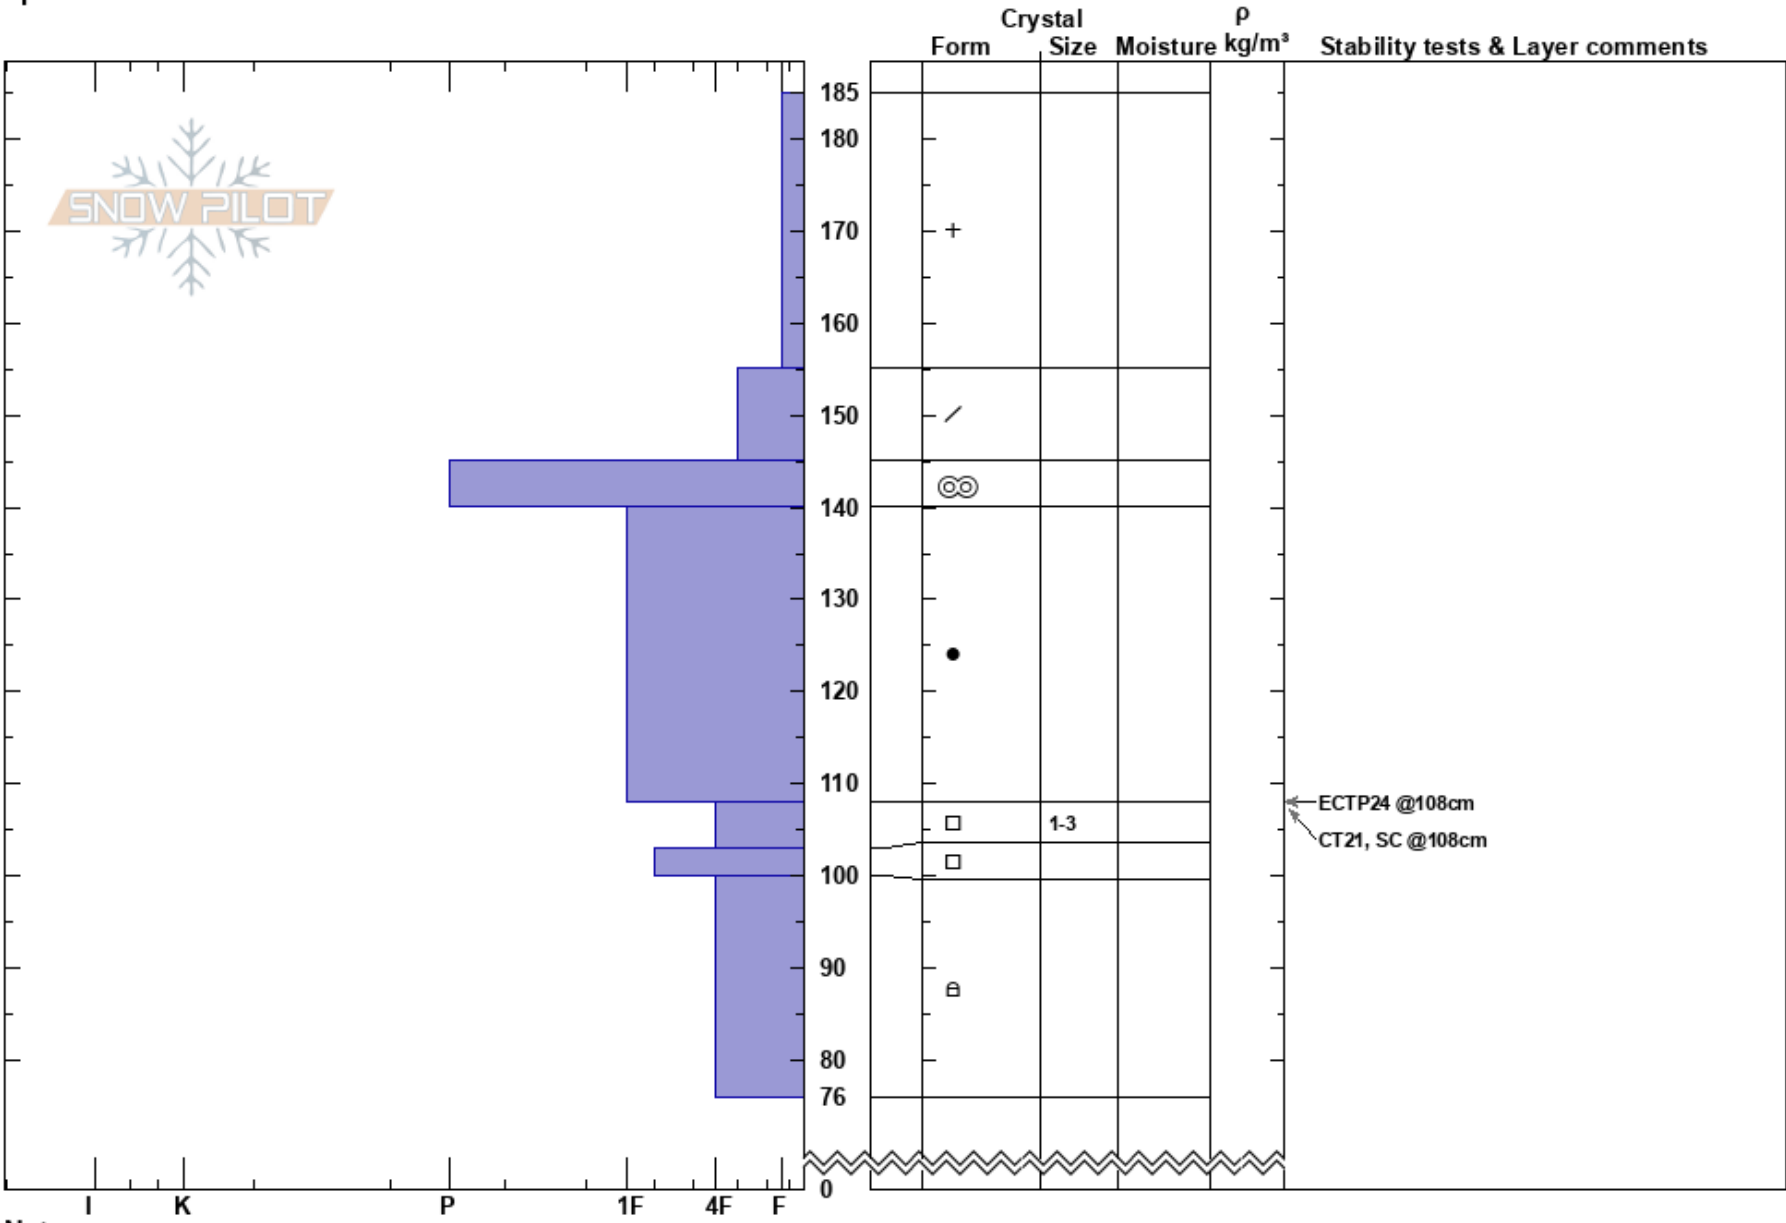

Soul Trees  
 San Juan Range  
 CO  
**Elevation:** 11486 ft  
**Aspect:** 90°  
**Specifics:**

Jeff Davis  
 03/10/2022 - 11:00am  
**Co-ord:** 37.85516N, -107.73588W  
**Slope Angle:** 22°  
**Wind Loading:**

**Stability:**  
**Air Temperature:**  
**Sky Cover:** OVC  
**Precipitation:** S-1  
**Wind:** N Light Breeze

**HS:** 185  
**PF:** 40 108-103cm: Problematic layer  
**PS:** 20

Notes: