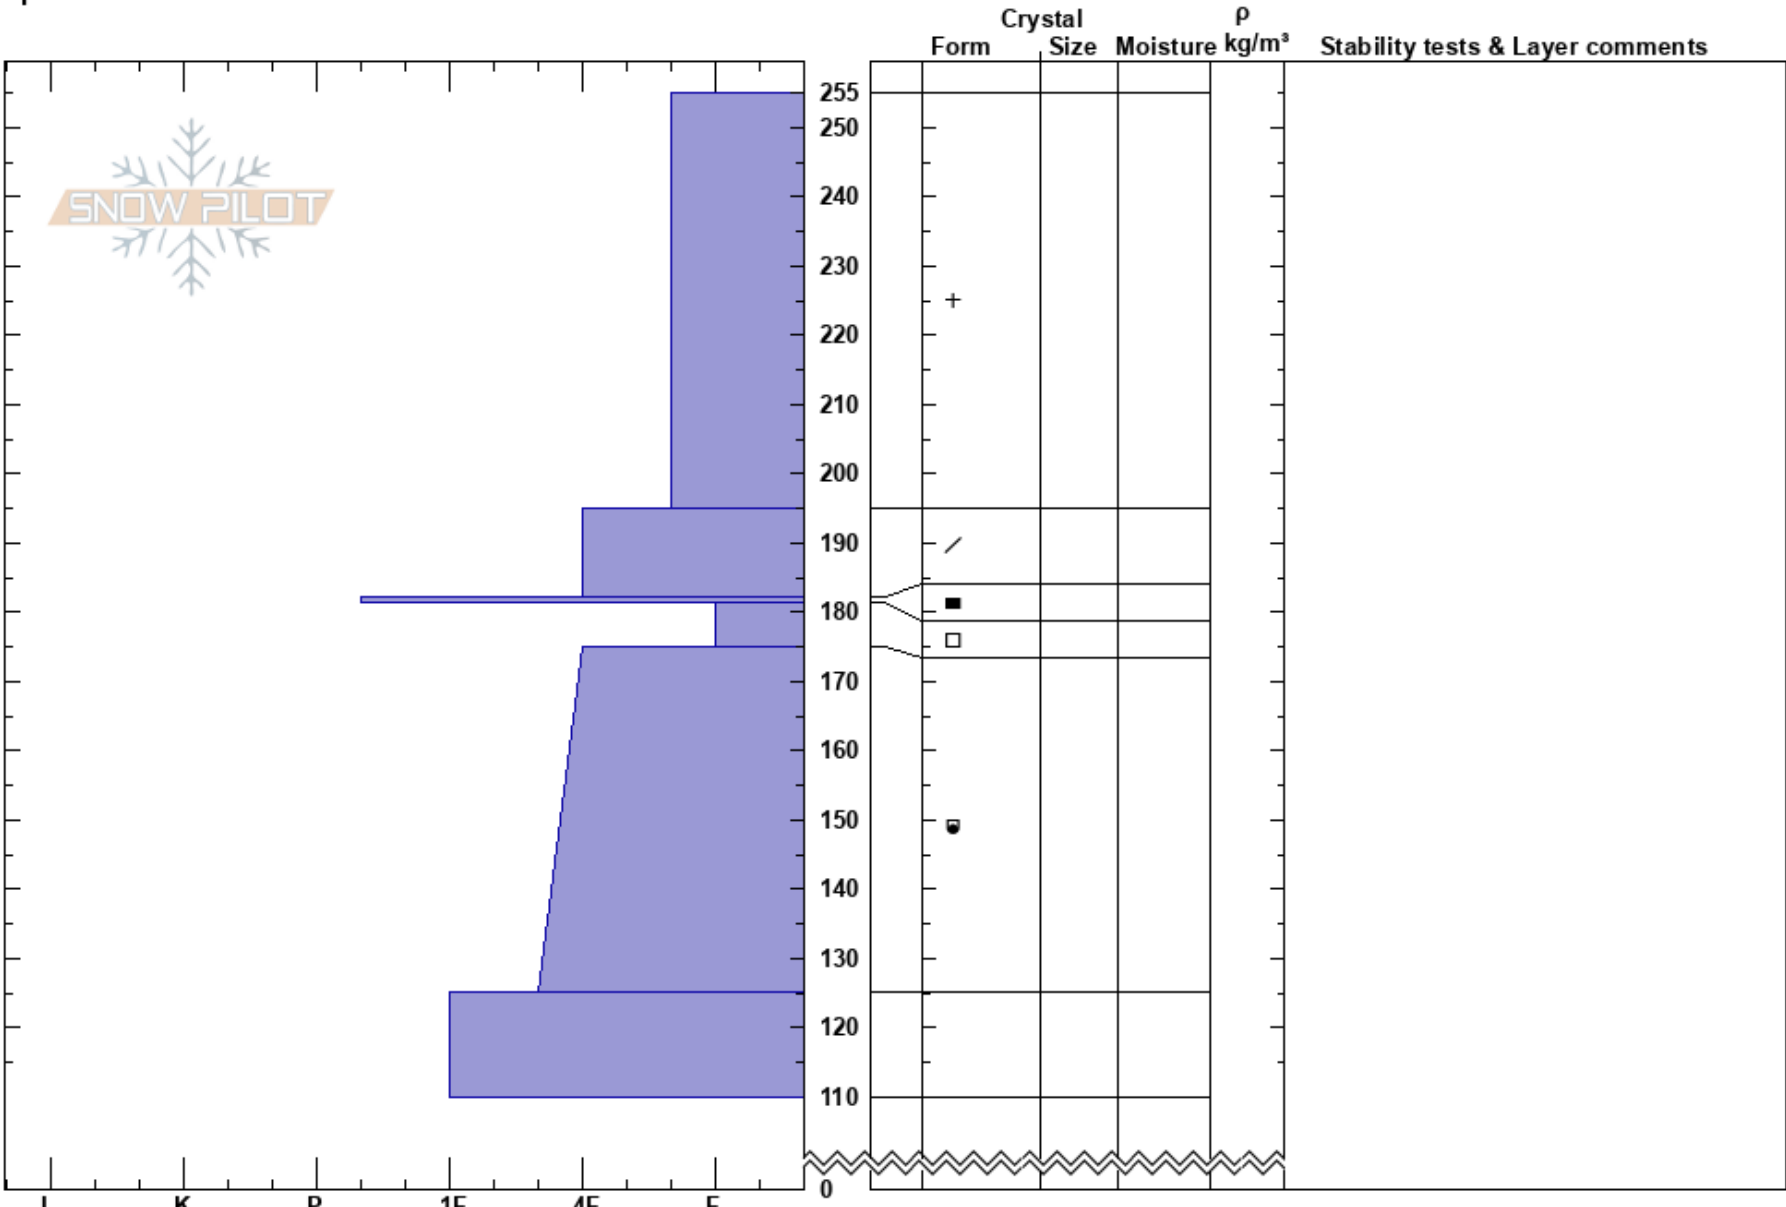

Patsy Marley
 Wasatch Range
 UT
 Elevation: 9856 ft
 Aspect: 340°
 Specifics:

Eric Trenbeath
 03/10/2022 - 3:03pm
 Co-ord: 40.59224N, -111.61585W
 Slope Angle: 28°
 Wind Loading:

Stability:
 Air Temperature: -6°C
 Sky Cover: FEW
 Precipitation: NO
 Wind: NW Light Breeze

HS:255
 PF: 60
 PS: 20
 181.2-175cm: Problematic layer

Notes: