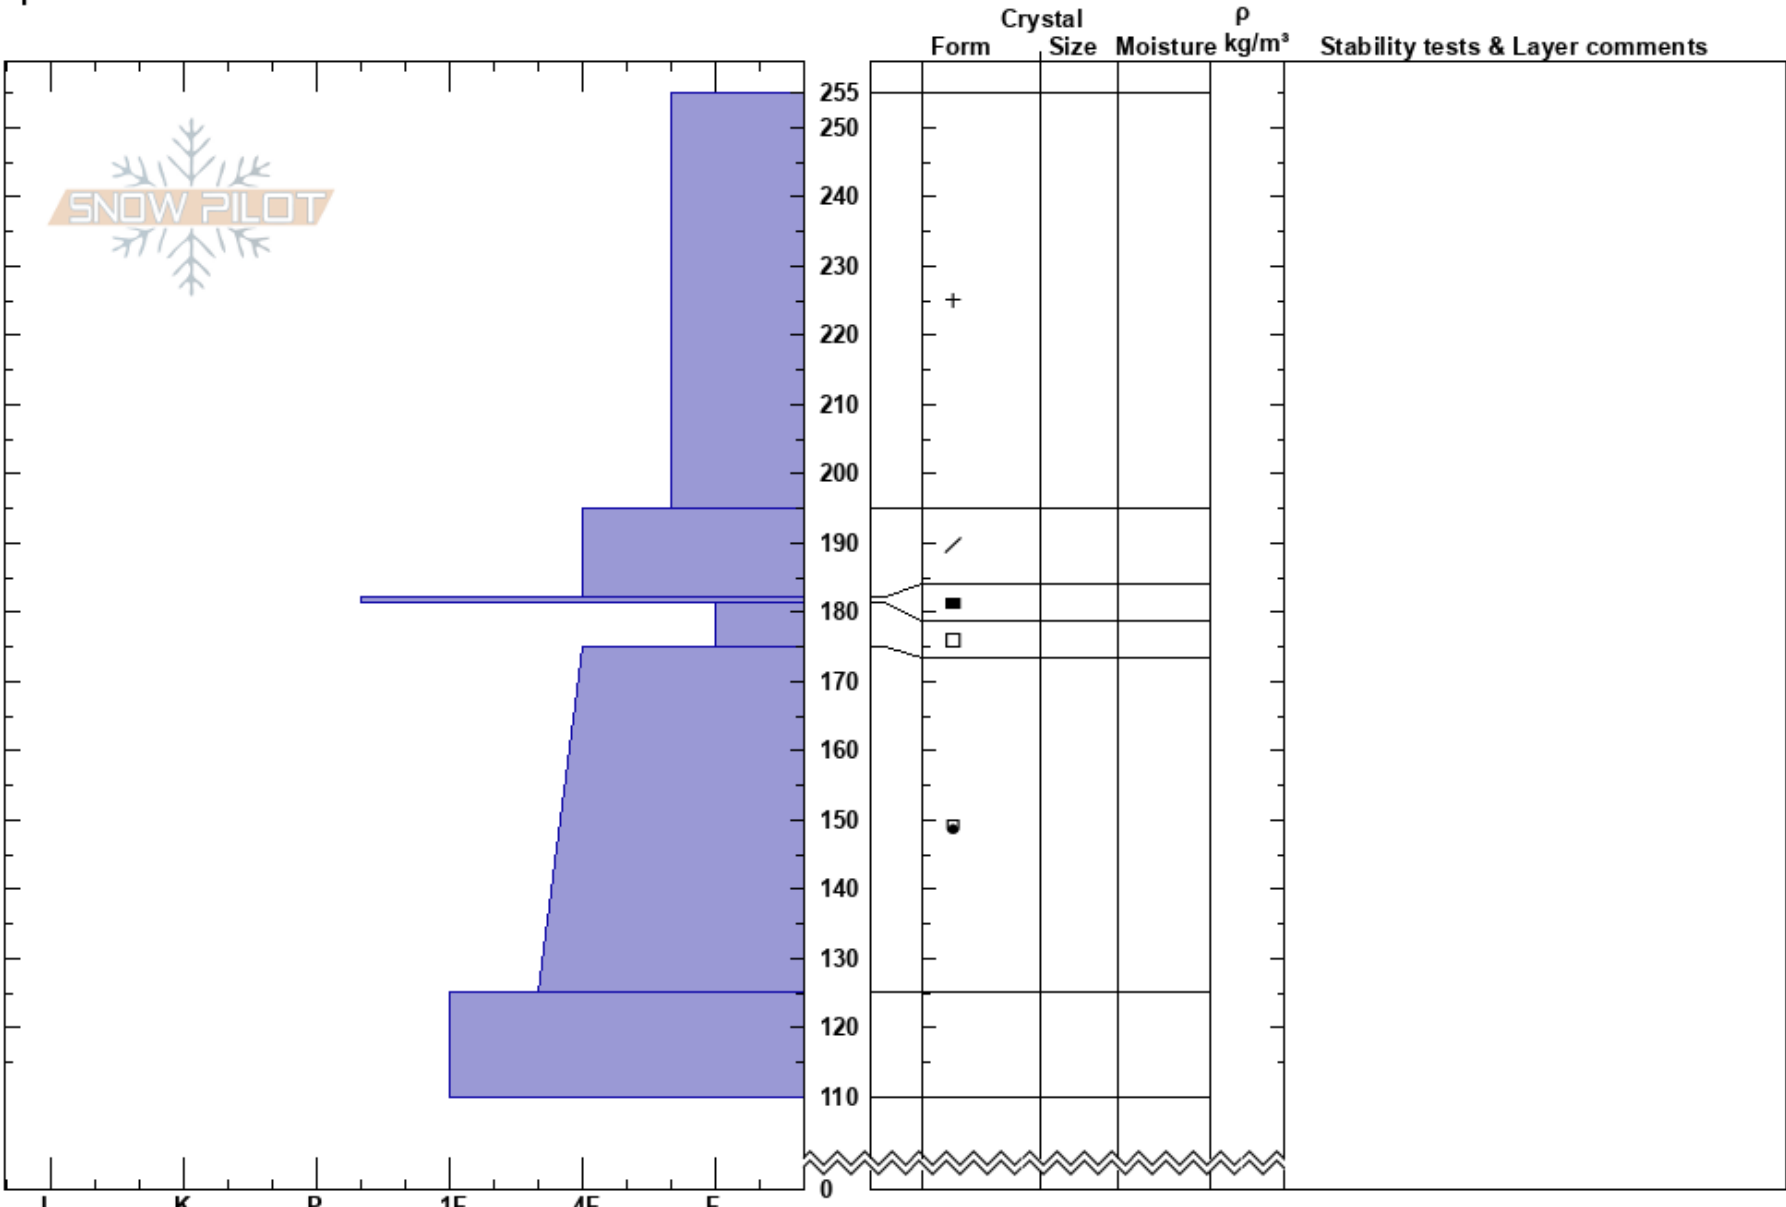

Patsy Marley  
 Wasatch Range  
 UT  
 Elevation: 9856 ft  
 Aspect: 340°  
 Specifics:

Eric Trenbeath  
 03/10/2022 - 3:03pm  
 Co-ord: 40.59224N, -111.61585W  
 Slope Angle: 28°  
 Wind Loading:

Stability:  
 Air Temperature: -6°C  
 Sky Cover: FEW  
 Precipitation: NO  
 Wind: NW Light Breeze

HS:255  
 PF: 60  
 PS: 20  
 181.2-175cm: Problematic layer

Notes: