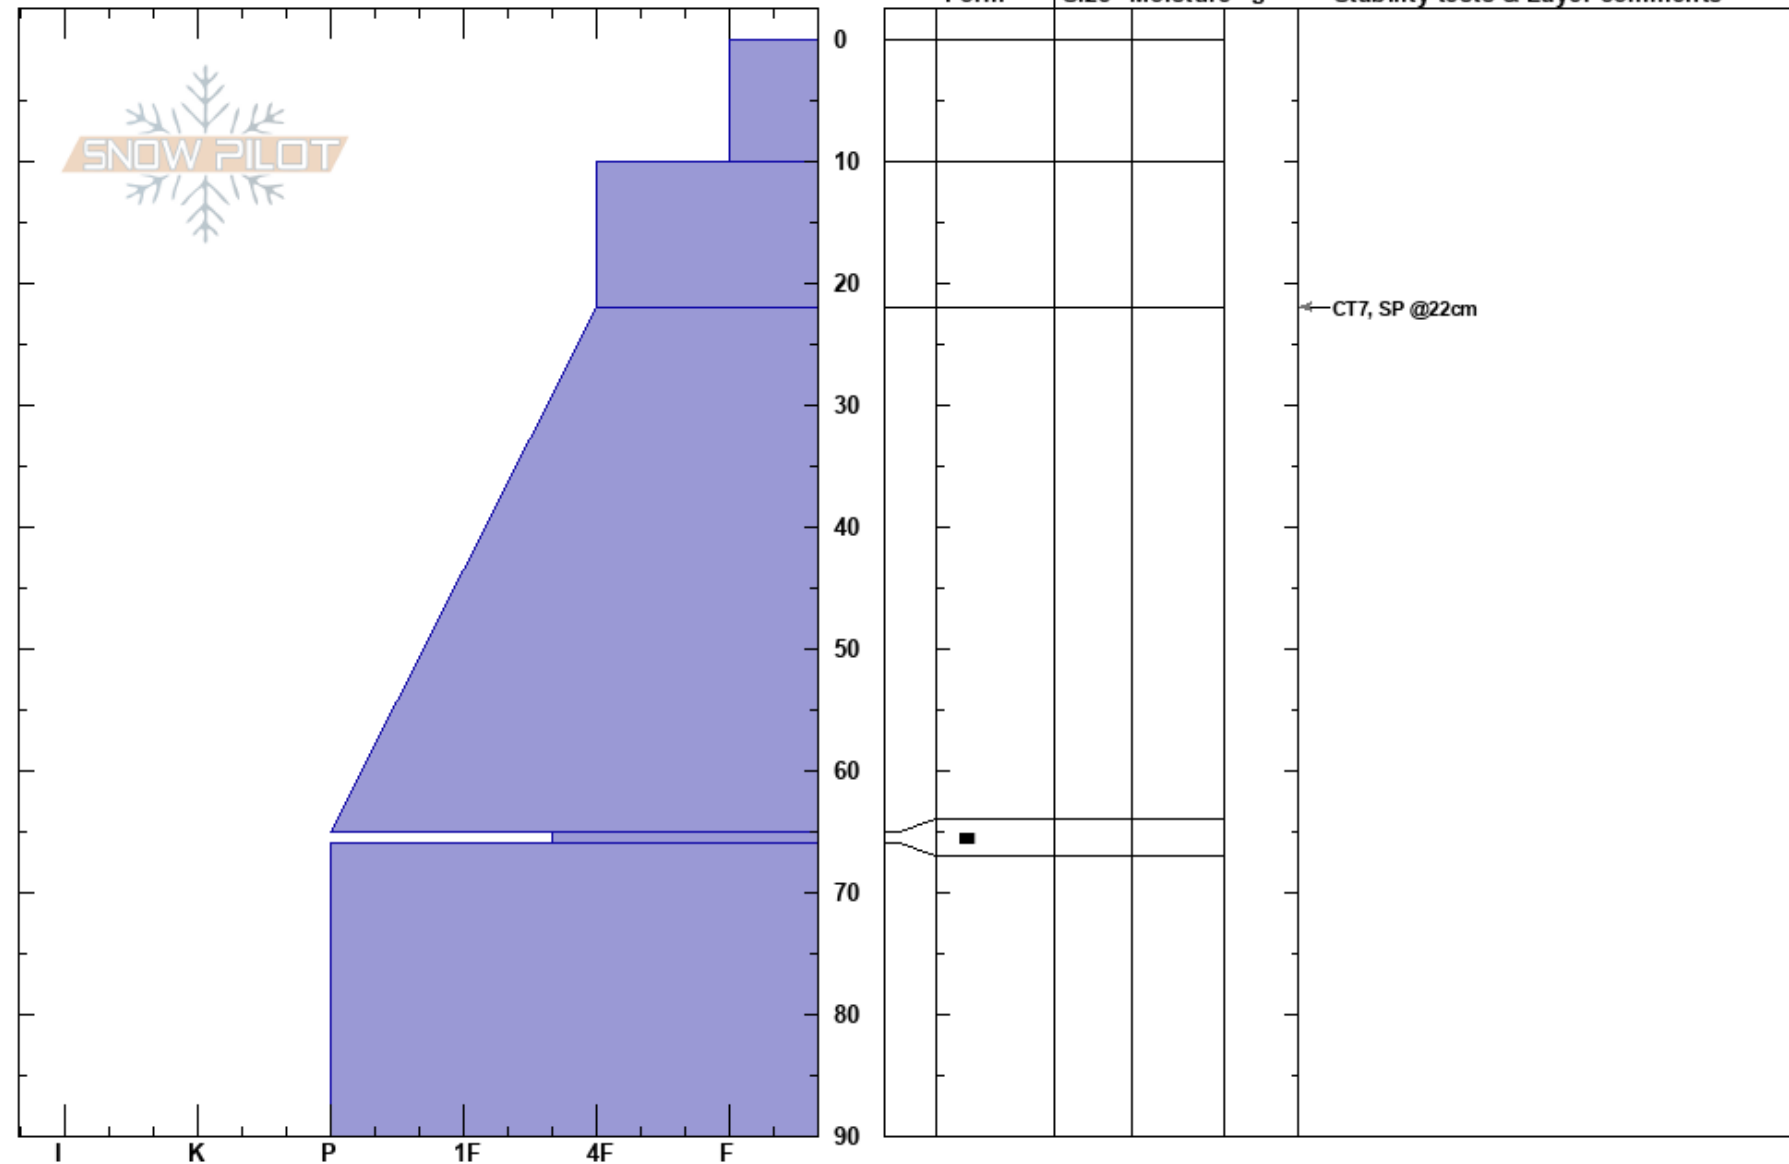

sleeping beauty
Monashee
BC
Elevation: 1900 m
Aspect: NE
Specifics:

jp mccarthy
10/03/2022 - 09:30
Co-ord:
Slope Angle: 35°
Wind Loading:

Stability:
Air Temperature:
Sky Cover:
Precipitation:
Wind:

HS: 100
Layer Notes:
10-22cm: Problematic layer