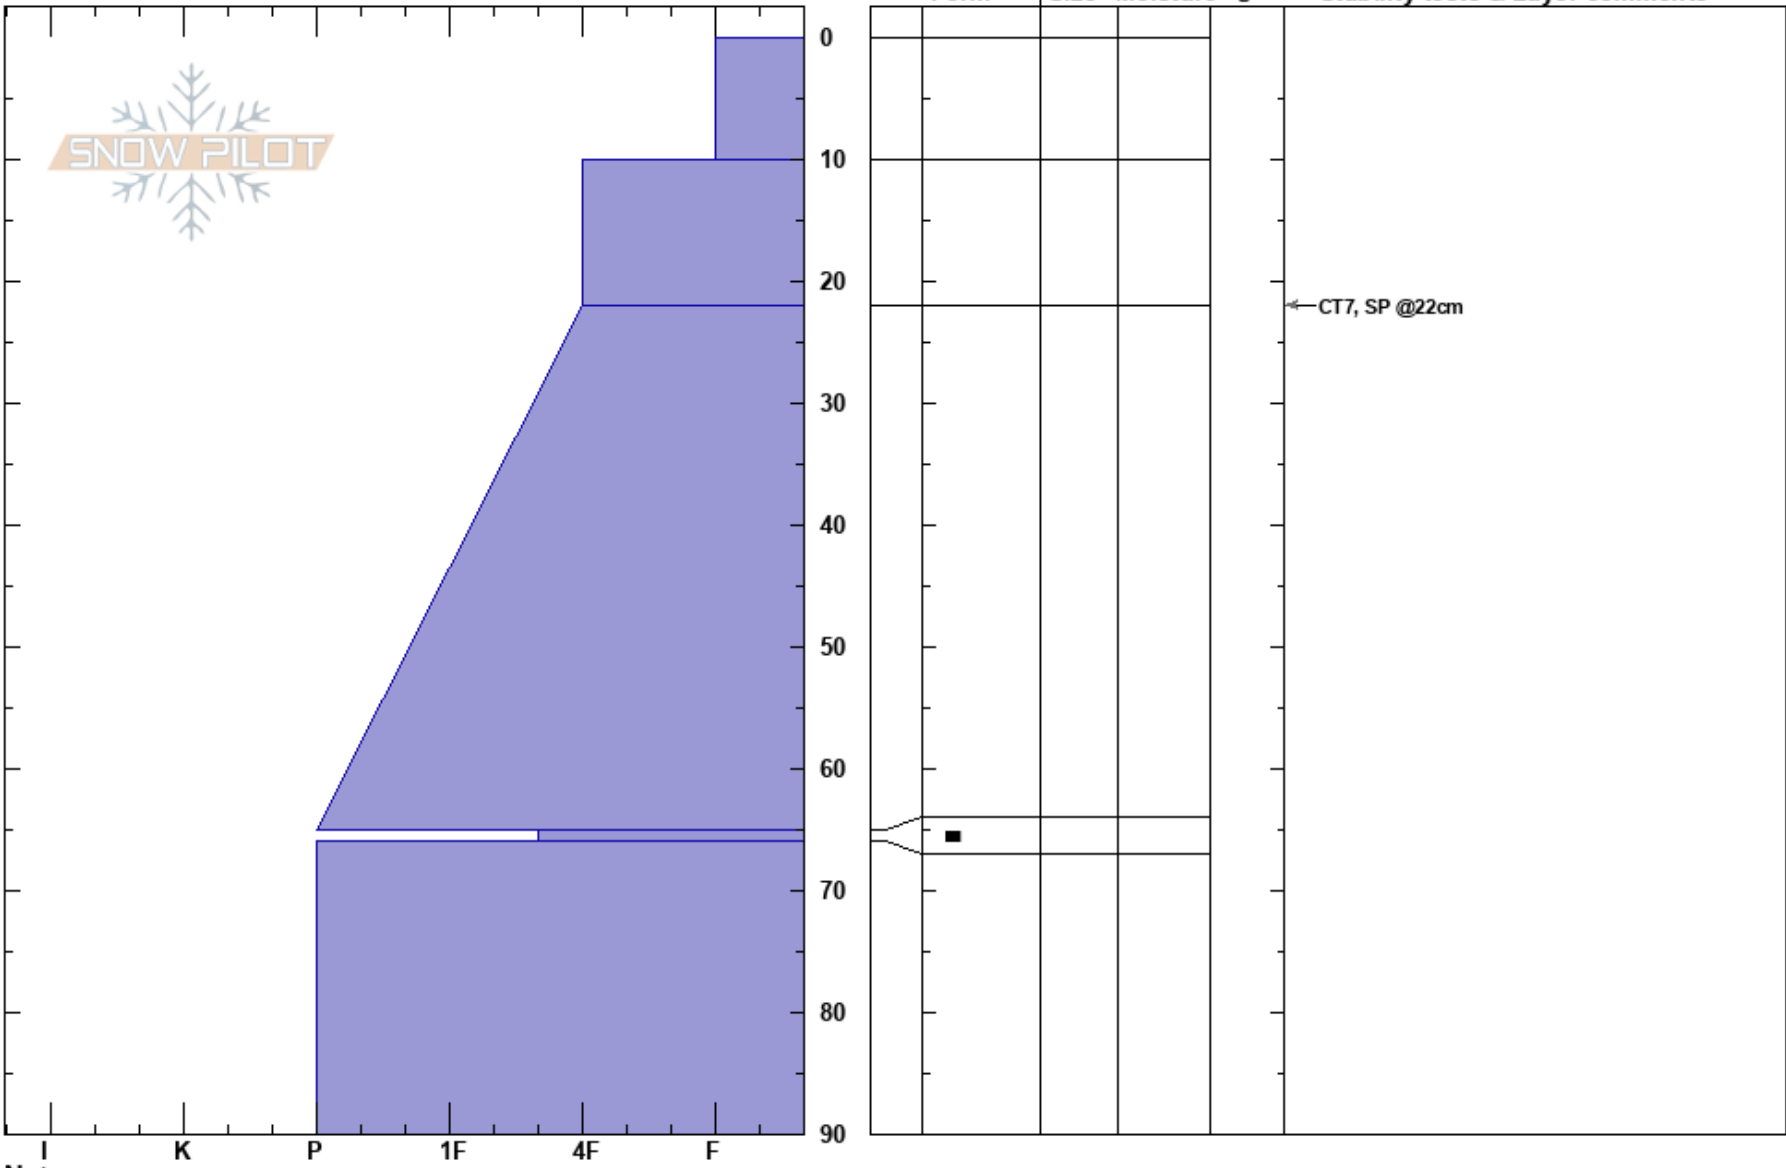

sleeping beauty
Monashee
BC
Elevation: 1900 m
Aspect: NE
Specifics:

jp mccarthy
10/03/2022 - 09:30
Co-ord:
Slope Angle: 35°
Wind Loading:

Stability:
Air Temperature:
Sky Cover:
Precipitation:
Wind:
HS: 100
Layer Notes:
10-22cm: Problematic layer