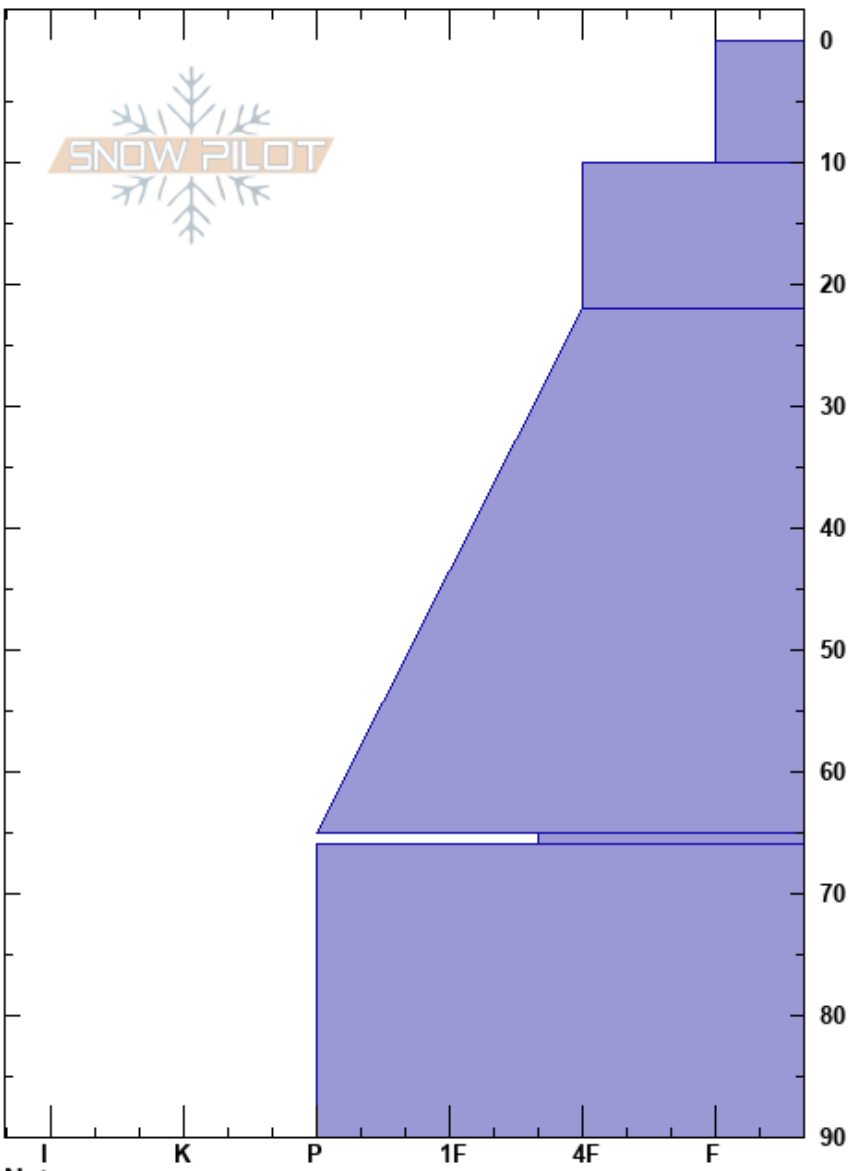

sleeping beauty
 Monashee
 BC
 Elevation: 1900 m
 Aspect: NE
 Specifics:

jp mccarthy
 10/03/2022 - 09:30
 Co-ord:
 Slope Angle: 35°
 Wind Loading:

Stability:
 Air Temperature:
 Sky Cover:
 Precipitation:
 Wind:

HS: 100
 Layer Notes:
 10-22cm: Problematic layer

Depth (cm)	Crystal		Moisture	ρ kg/m ³	Stability tests & Layer comments
	Form	Size			
0 - 10					
10 - 22					← CT7, SP @22cm
22 - 65					
65 - 68					
68 - 70					
70 - 90					