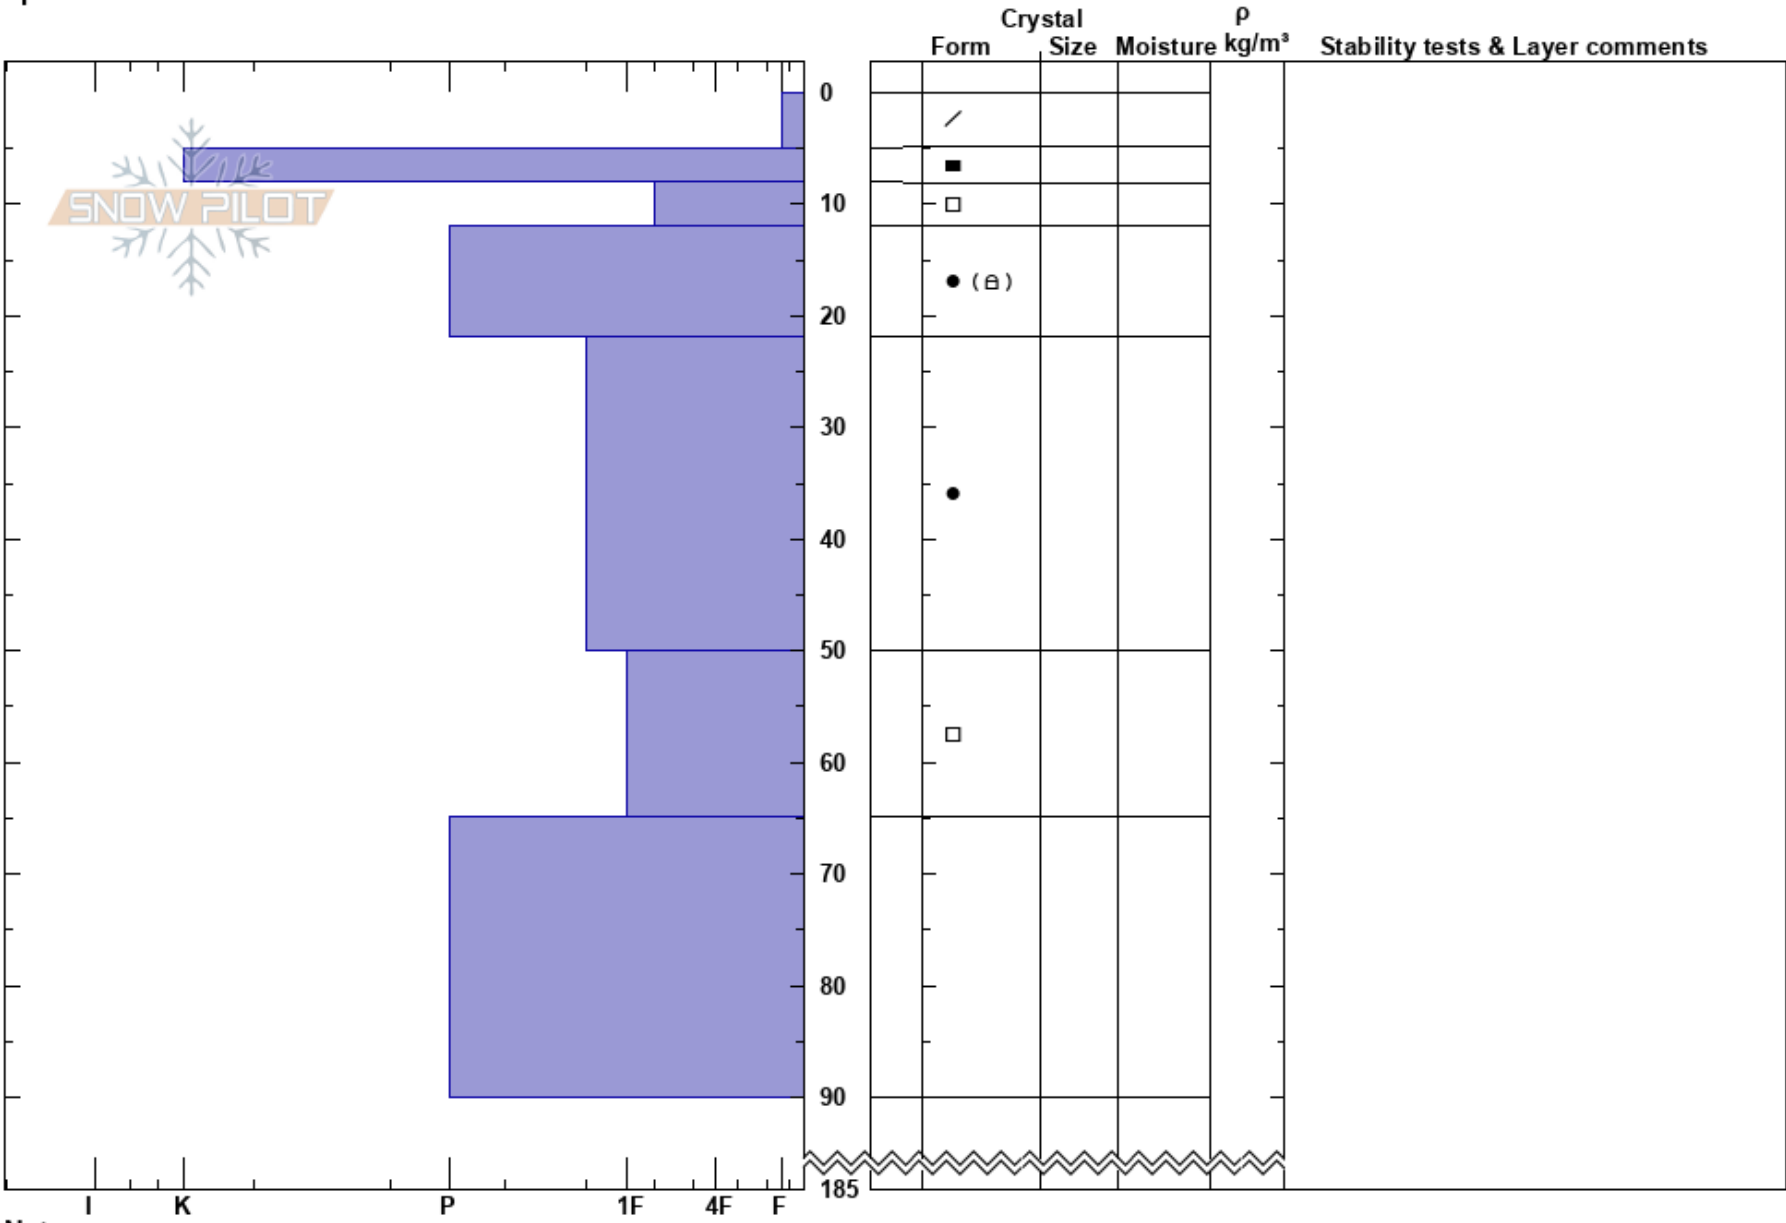

Burger Bar
 Skeena
 BC
 Elevation: 1300 m
 Aspect: 30°
 Specifics:

skeena heli
 07/03/2022 - 12:30
 Co-ord: 55.55427N, -127.24379W
 Slope Angle: 35°
 Wind Loading:

Stability:
 Air Temperature: -9°C
 Sky Cover: CLR
 Precipitation: NO
 Wind: Calm

HS: 185
 PF: 5
 PS: 5
 Layer Notes:

Notes: