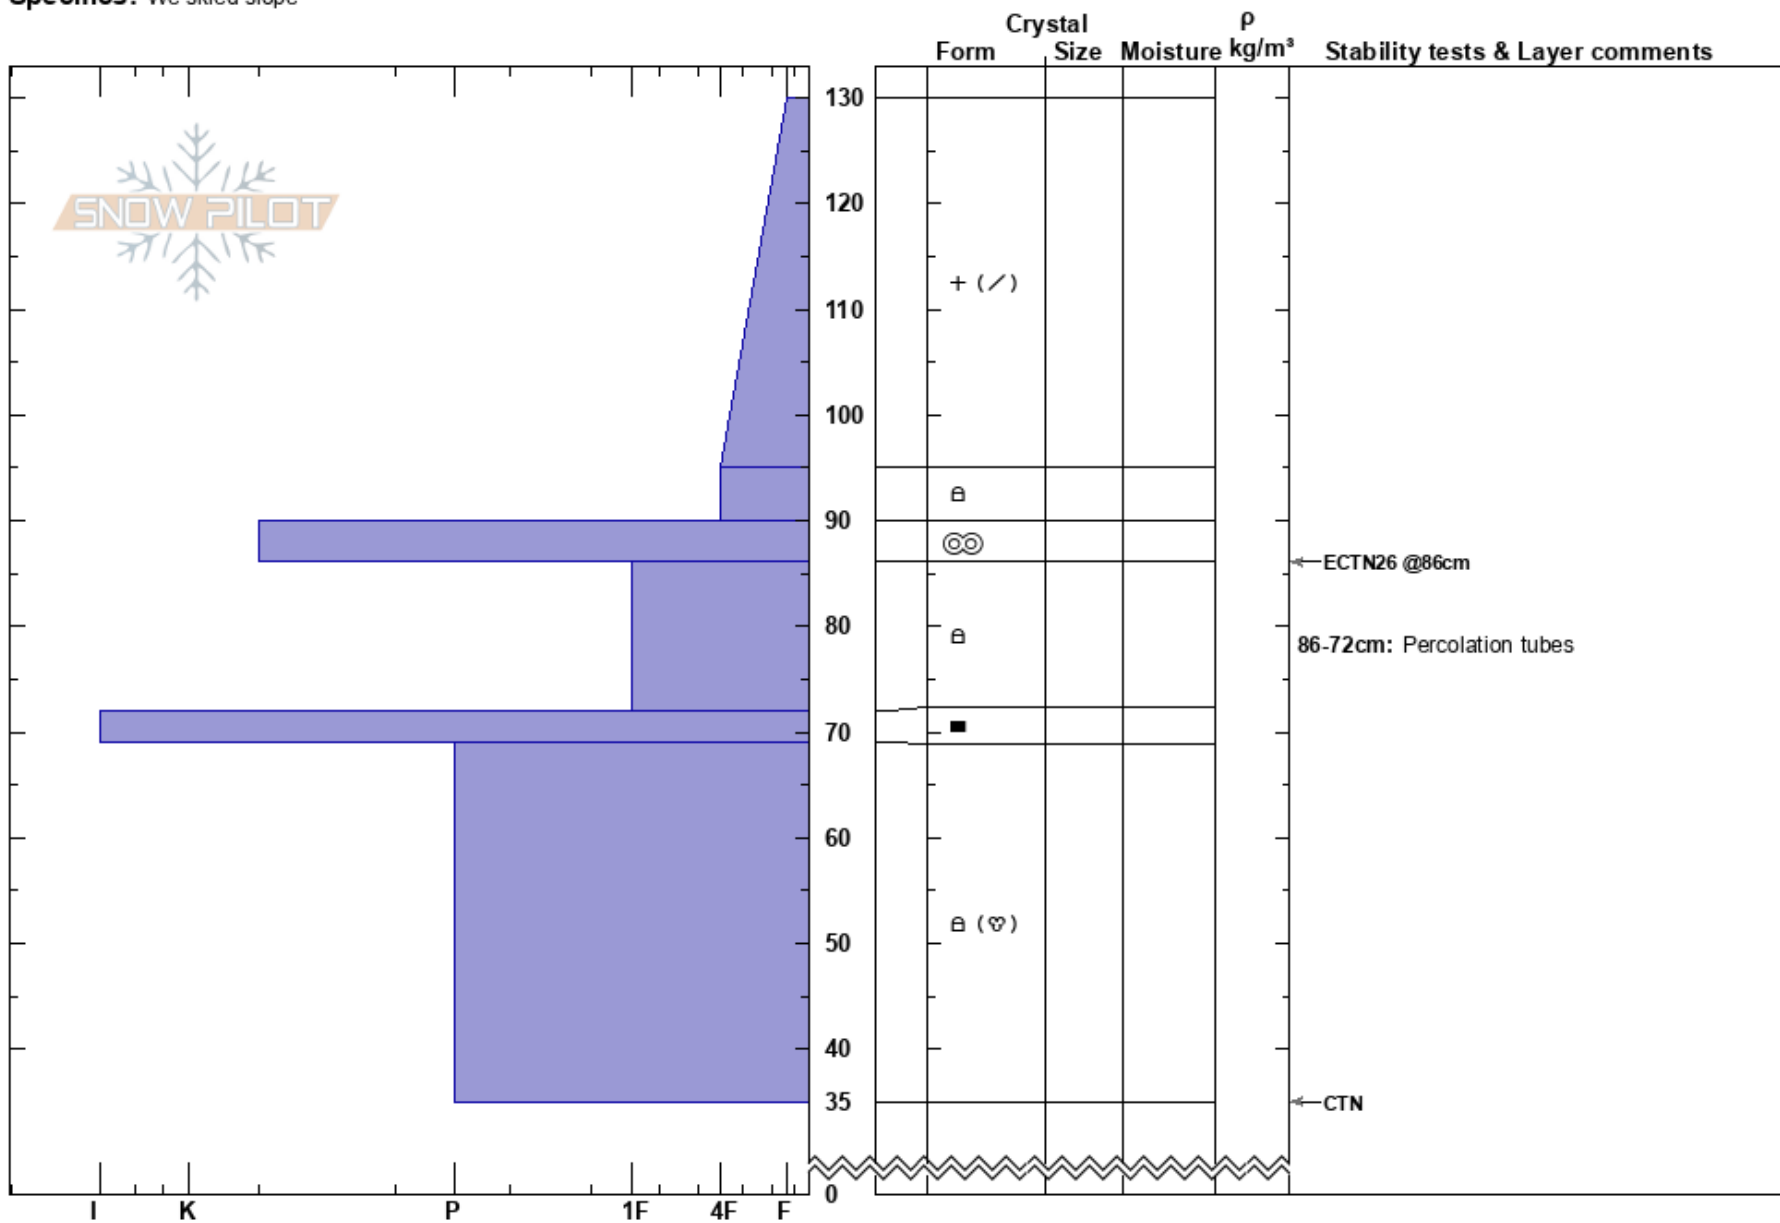

Outlaw
 San Juan Range
 CO
Elevation: 11462 ft
Aspect: 120°
Specifics: We skied slope

Ann Mellick
 03/10/2022 - 11:00am
Co-ord: 37.85553N, -107.73588W
Slope Angle: 22°
Wind Loading:

Stability:
Air Temperature:
Sky Cover: OVC
Precipitation: S-1
Wind: N Light Breeze

HS: 130
PF: 40 86-72cm: Percolation tubes
PS: 20

Notes: