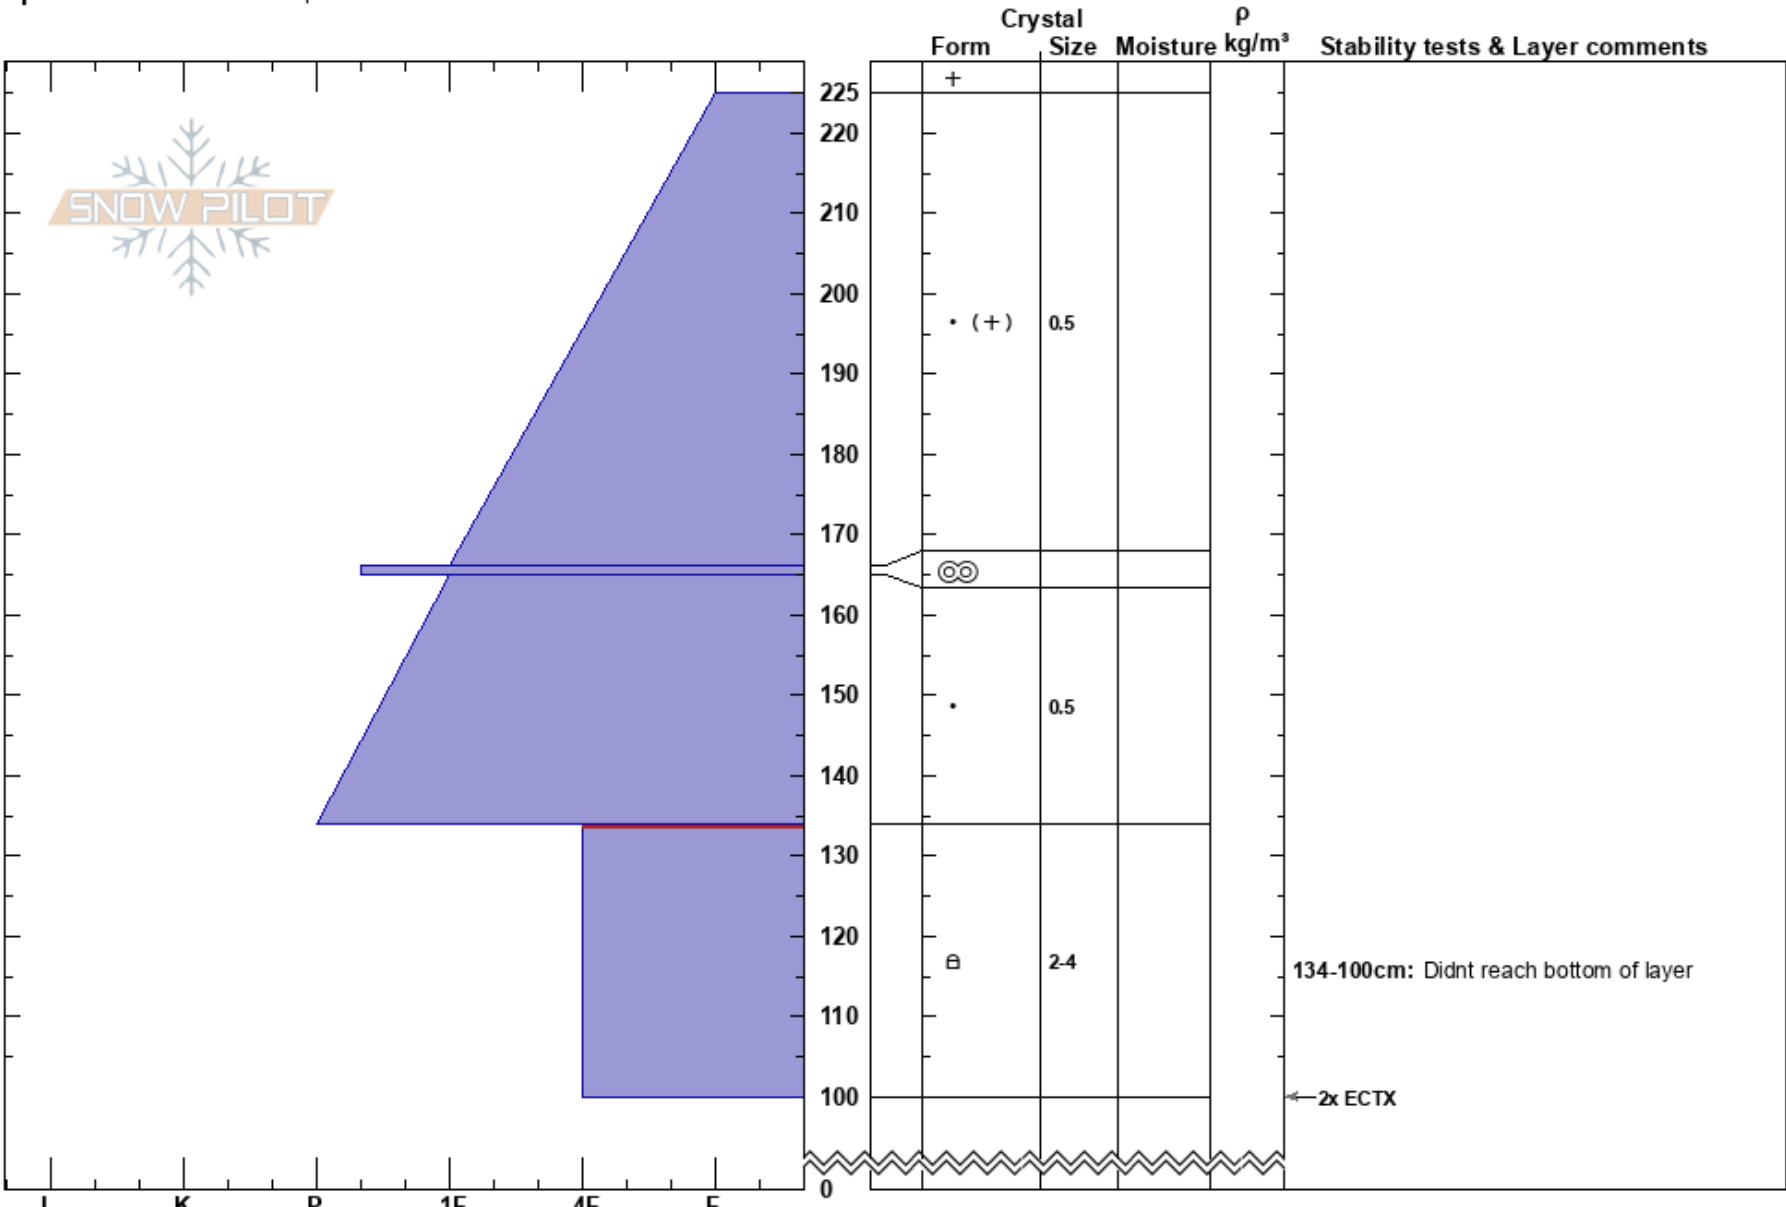

Bear Gulch  
 Marble  
 CO  
**Elevation:** 9834 ft  
**Aspect:** NE  
**Specifics:** Ski tracks on slope

Jared Berman  
 03/10/2022 - 1:00pm  
**Co-ord:** 13S 302984W 4335568N  
**Slope Angle:** 15°  
**Wind Loading:**

**Stability:**  
**Air Temperature:**  
**Sky Cover:** OVC  
**Precipitation:** S-1  
**Wind:** Calm

**HS:** 225  
**Layer Notes:**  
 134-100cm: Didnt reach bottom of layer  
 134-100cm: Problematic layer